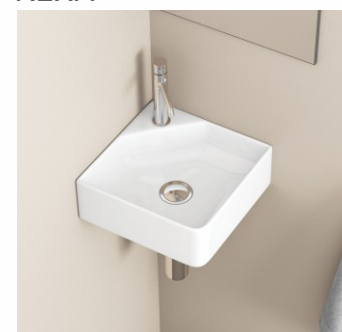

TABLE TOP BASIN
Cat. No. 436
450x345x120mm

WALL HUNG BASINS

SANA

WALL HUNG / TABLE TOP BASIN
Cat. No. 589
460x360x110mm

CAMRY

WALL HUNG / TABLE TOP BASIN
Cat. No. 582
350x450x140mm

NEXA

WALL HUNG BASIN
Cat. No. 445
300x300x110mm