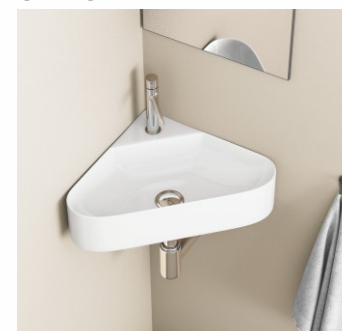

CRISTY

WALL HUNG / TABLE TOP BASIN
Cat. No. 574
455x340x120mm

LILY

WALL HUNG BASIN
Cat. No. 443
435x300x105mm

CRIYO

WALL HUNG BASIN
Cat. No. 442
495x345x115mm

STELLA(LEFT)

WALL HUNG BASIN
Cat. No. 441A
545x405x125mm