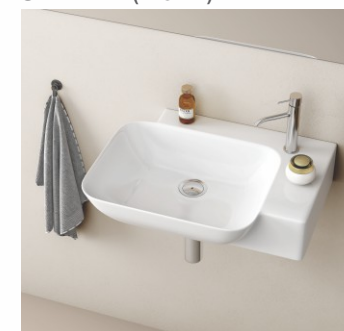

STELLA(RIGHT)

WALL HUNG BASIN
Cat. No. 441B
545x405x125mm