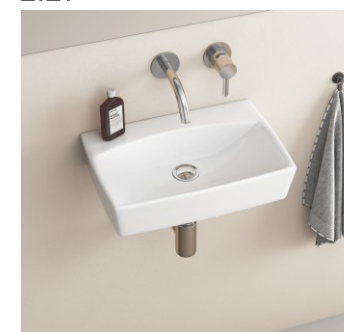

LILY

WALL HUNG BASIN
Cat. No. 443
435x300x105mm