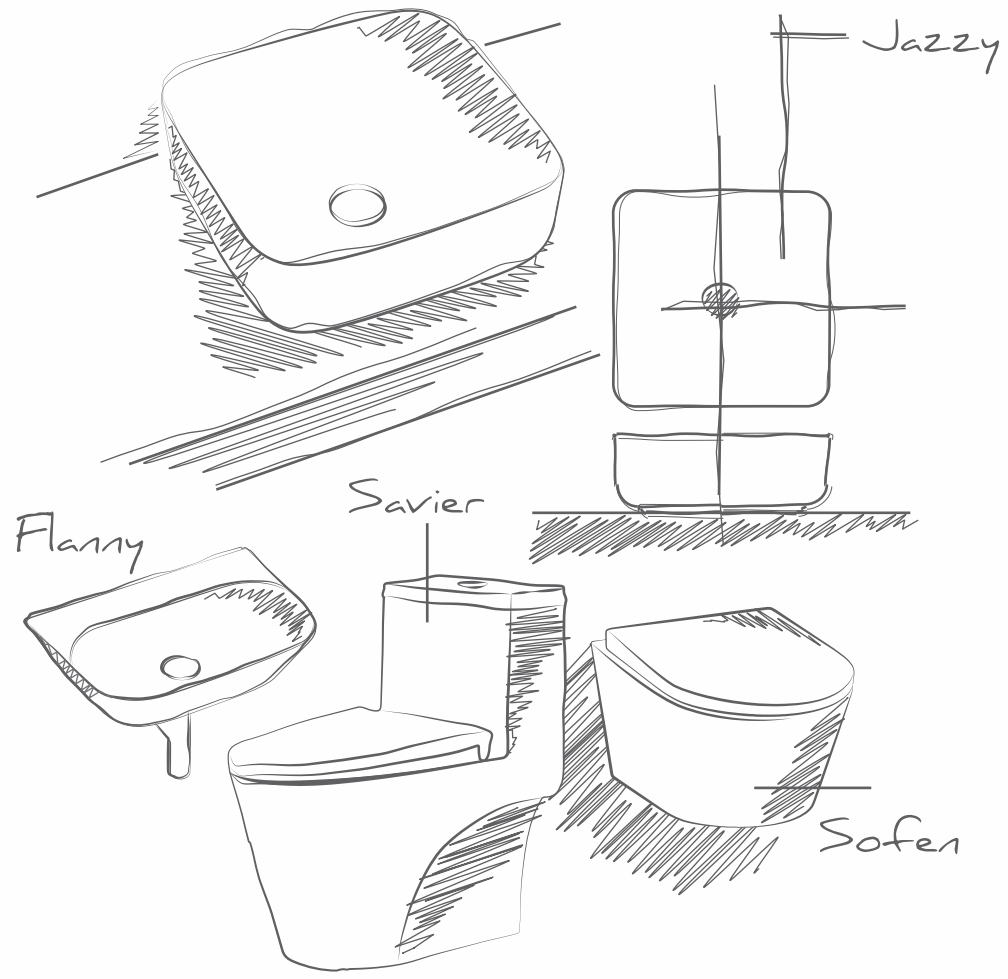

www.eros.net.in