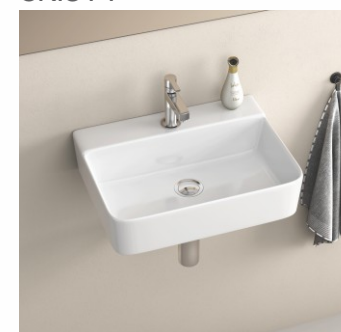

CRISTY

WALL HUNG / TABLE TOP BASIN
Cat. No. 574
455x340x120mm