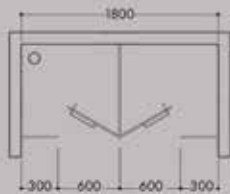

Knob

Plastic Parts

Roller

Jaquar Shower Enclosure For Every Bathroom

Bathroom Concepts with Jaquar Shower Enclosures

Jaquar
Bathroom
Concepts

Bathroom Size - 10' x 7'
Model Used - 1860 T

Bathroom Size - 8' x 6'
Model Used - 1840 W