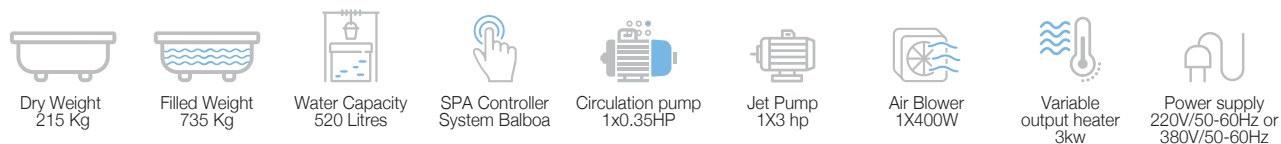

Specifications

Disclaimer: Pictures shown are for illustration purpose only