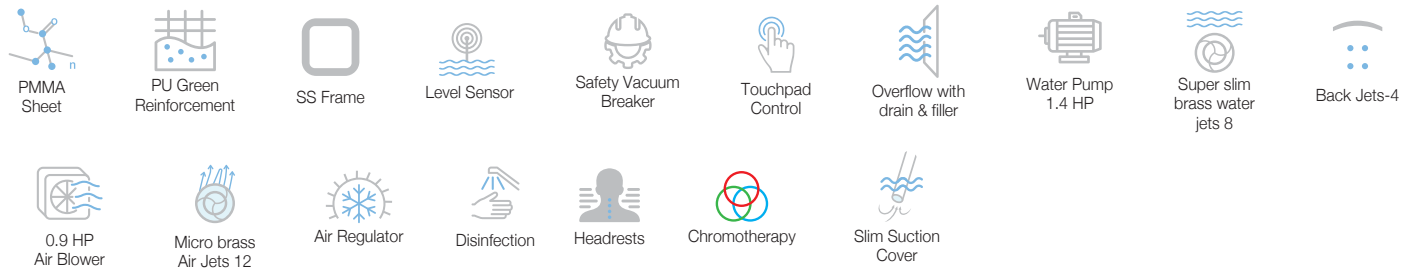

Specifications

JWP-WHT-OPALPM180WX

(Water System)

Rs. 1,41,000