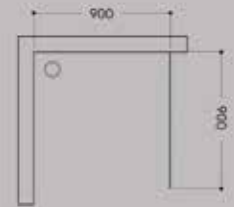

Bathroom Size - 6' x 4'
Model Used - 1810 F