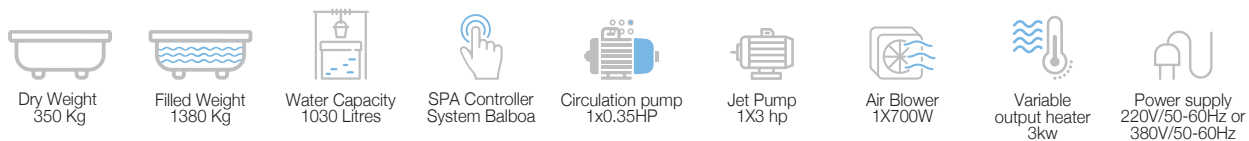

Specifications

Disclaimer: Pictures shown are for illustration purpose only