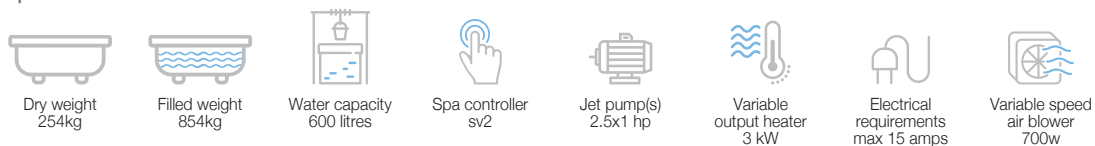

Rs. 9,33,000

Key features

Specifications

Disclaimer: Pictures shown are for illustration purpose only

Nuovo 1950 x 1400 x 750 (2 Seater)

JSP-WHT-SPANUOVO2S

Nuovo Spa with Headrest, Shell Color- Stunning White, Stairs panel, and High Density Lockable Spa Cover