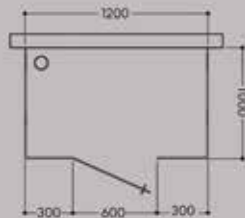

Bathroom Size - 10' x 7'
Model Used - 1850 C