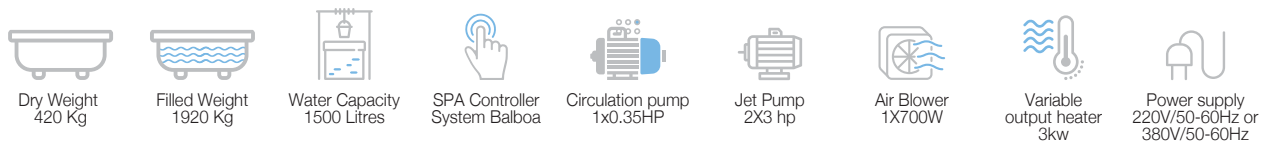

Specifications

Disclaimer: Pictures shown are for illustration purpose only