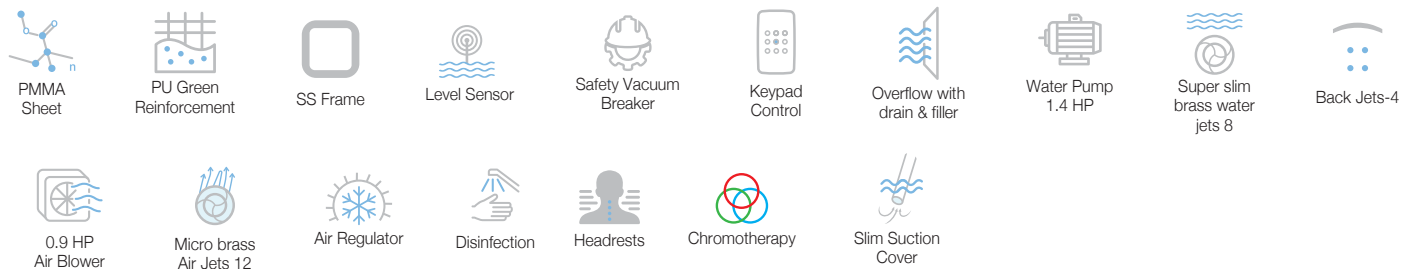

Specifications

JWP-WHT-ARC190WX

(Water System)

Rs. 1,42,000