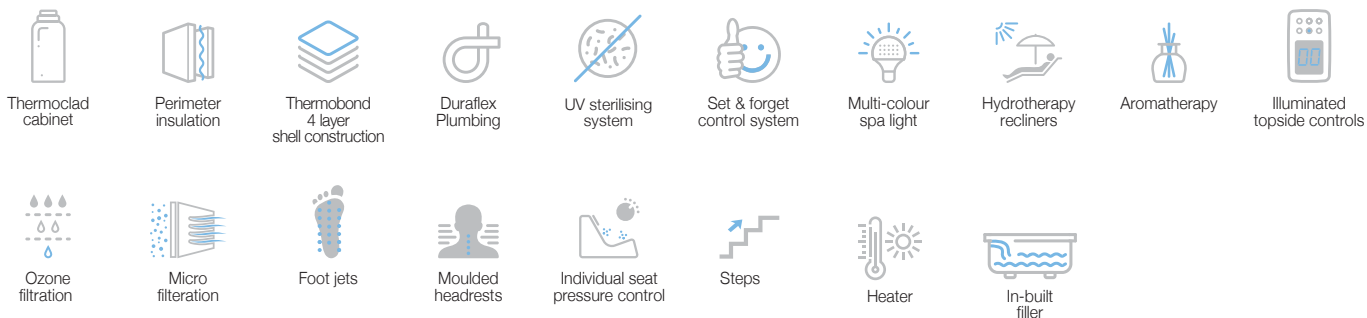

Key features