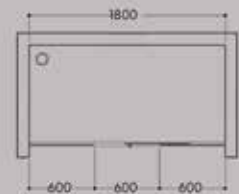

Bathroom Size - 8' x 6'
Model Used - OPTIMA-3 part