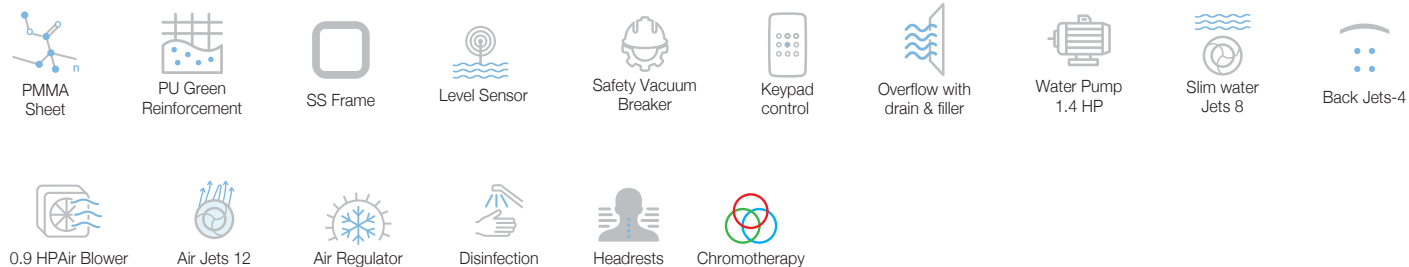

Specifications

JWP-WHT-ALIVE180WX

(Water System)

Rs. 1,50,000