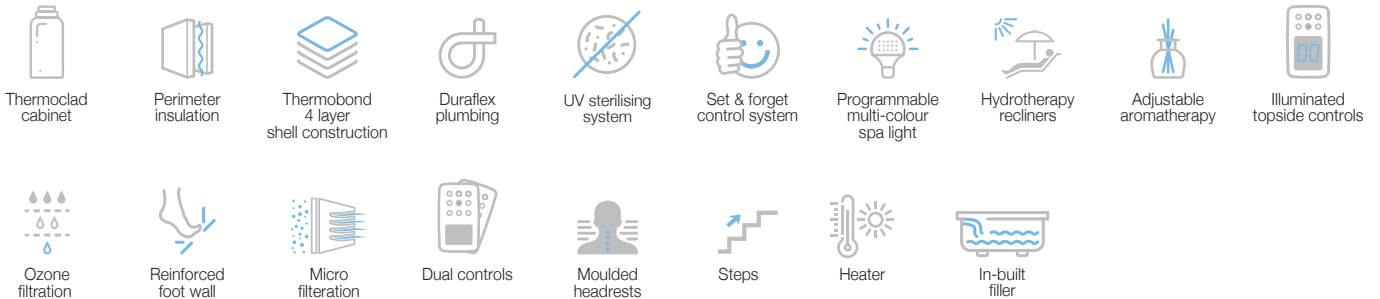

Key features