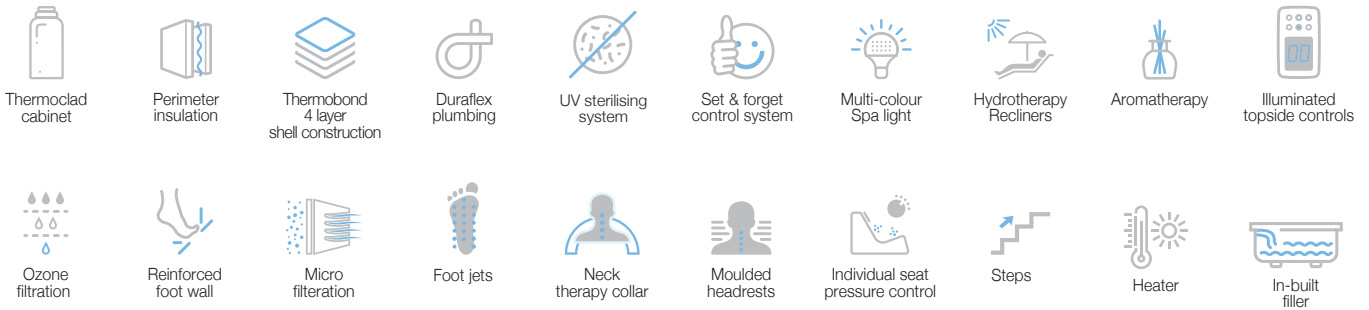

Key features