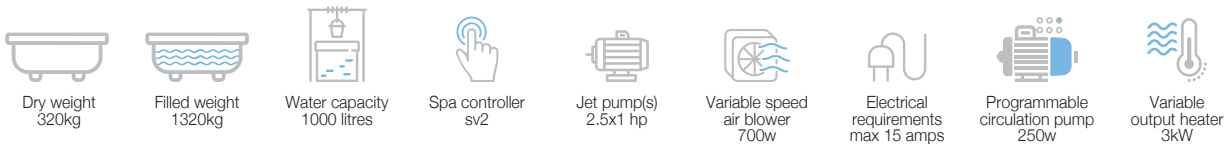

JETS :

3" Directional Jet	7
3" Spinning Jet	8
Air jet	10
Total Jets	25

Rs. 9,00,000

Key features

Specifications

Disclaimer: Pictures shown are for illustration purpose only

Neon 2060 x 1690 x 820 (3 Seater)