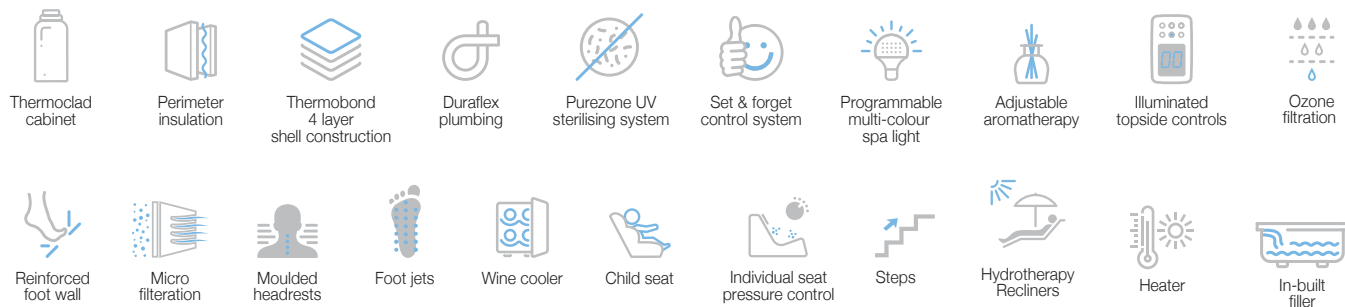

Key features