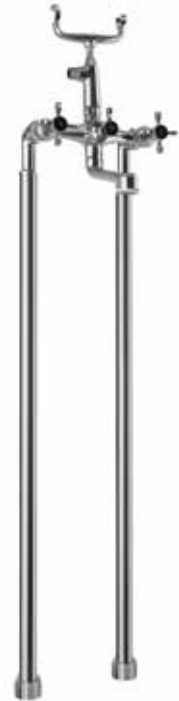

QQP-7271PMHL

Bath and Shower Mixer with Telephonic Shower Crutch and 950mm High Rise Legs (without Shower & Shower Hose)

Rs. 19,900