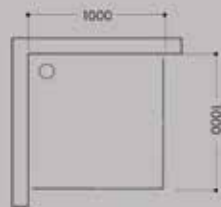

Bathroom Size - 6' x 5'
Model Used - ENNA