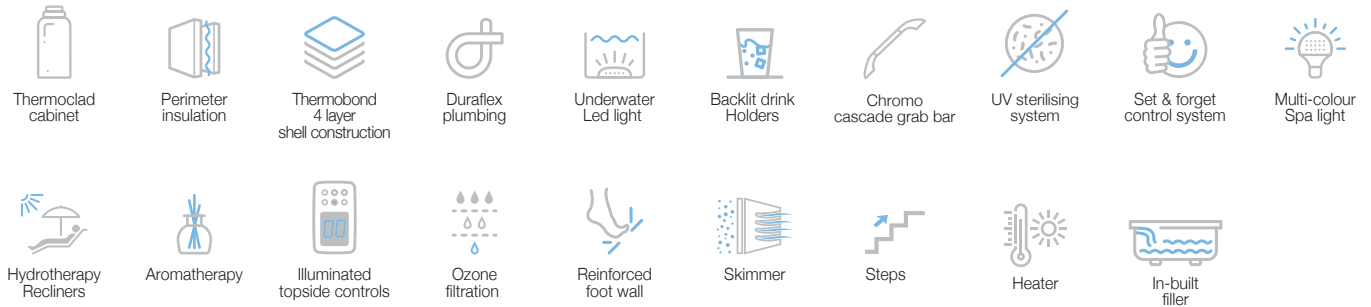

Key features