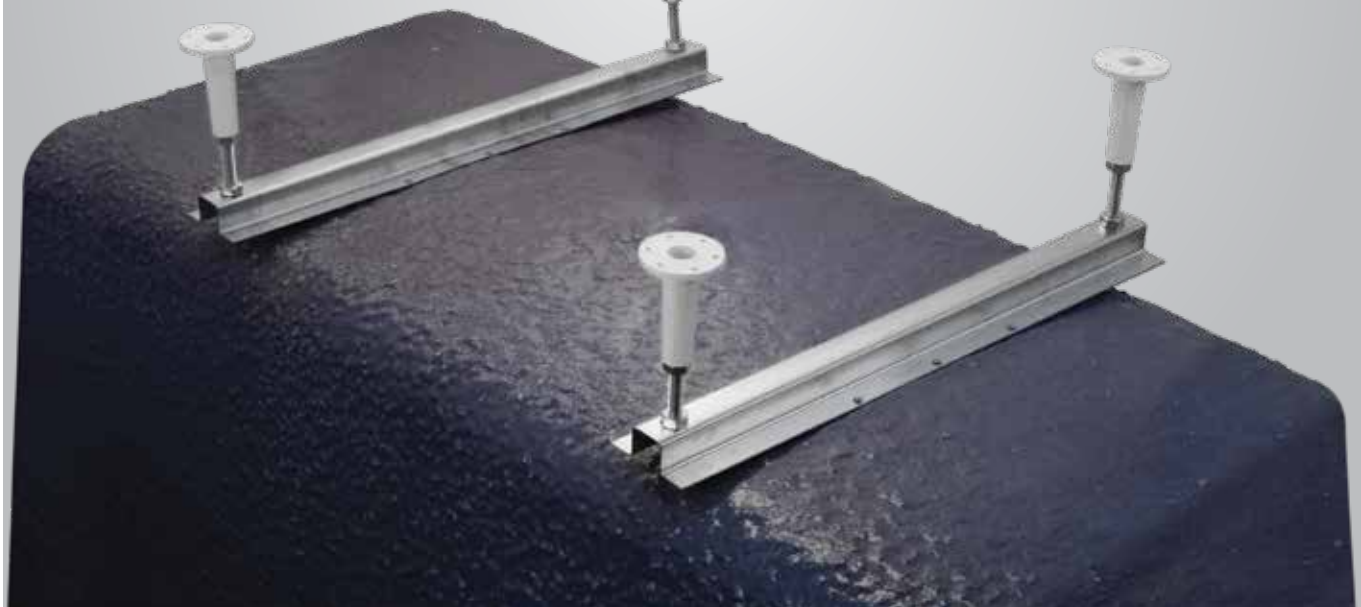

Accessories