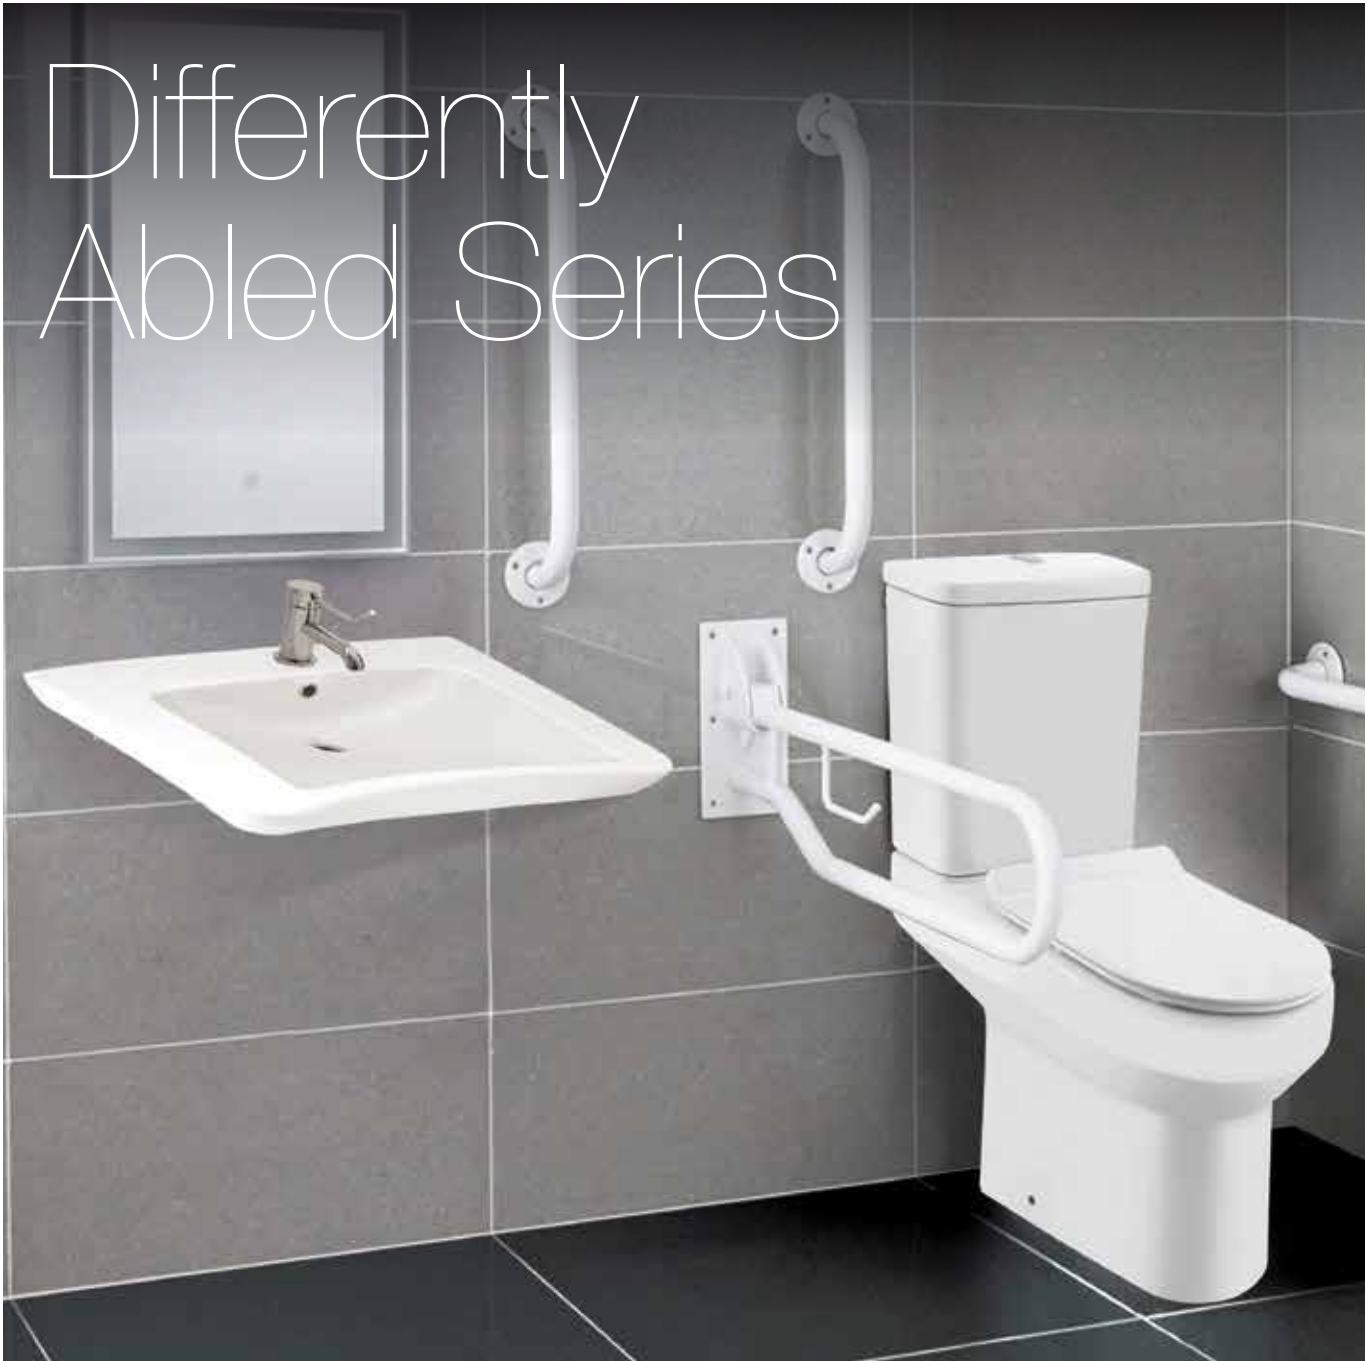

NEW

JDS-WHT-25803N
Wall Hung Basin with Fixing
Accessories,
Shape - Rectangular,
Size: 690x475x210 mm
Rs. 9,750

NEW

Differently Abled Series

DIFFERENTLY ABLED SERIES

DIS-WHT-93801

Wall Hung Basin with Fixing Accessories,
Size :650x565x155 mm