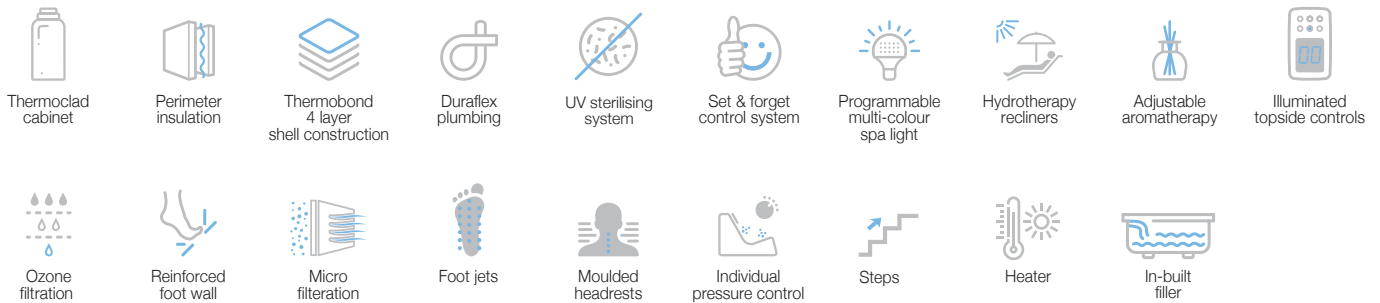

Key features