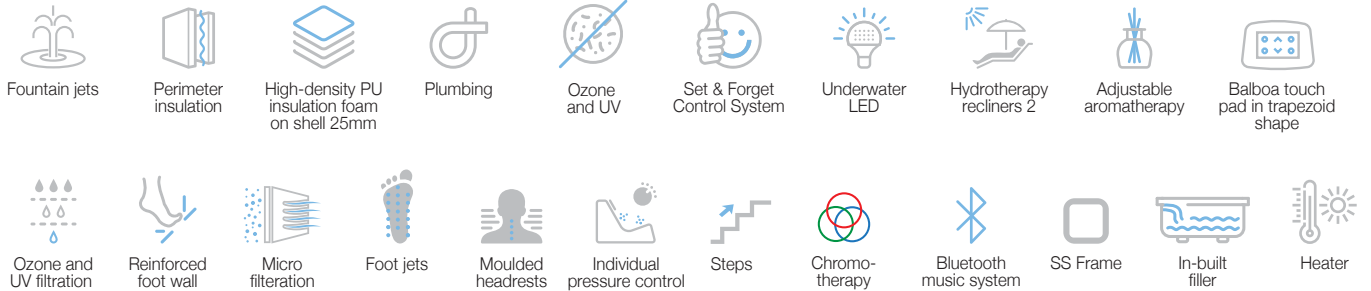

Key features