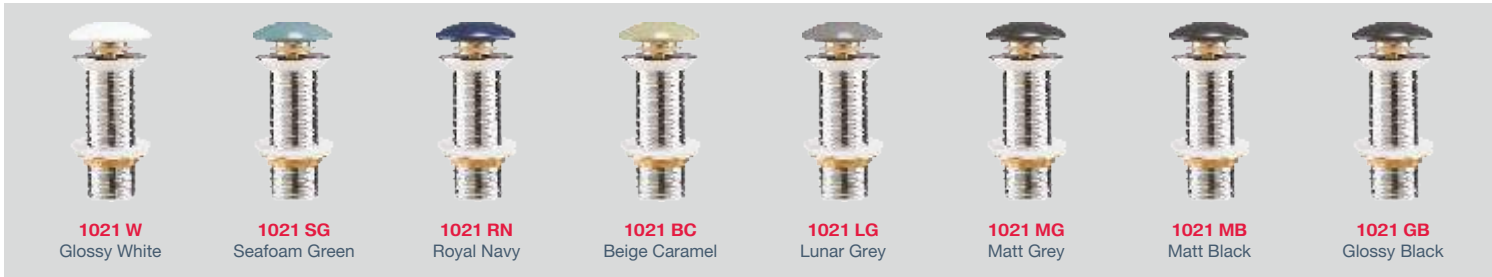

Ceramic Waste Couplings

Ceramic Pop-up Waste Coupling
Size : 32 mm x 125 mm
MRP : ₹ 2,300/- (Glossy White) ☐

MRP : ₹ 2,450/- (Seafoam Green) ☐
MRP : ₹ 2,450/- (Royal Navy) ☐
MRP : ₹ 2,450/- (Beige Caramel) ☐

MRP : ₹ 2,450/- (Lunar Grey) ☐
MRP : ₹ 2,450/- (Matt Grey) ☐
MRP : ₹ 2,450/- (Matt Black) ☐

MRP : ₹ 2,450/- (Glossy Black) ☐

Care Instructions for WC's With Special Finishes

- For everyday care, we recommend a soft, non-scratch sponge or cloth and clean water.
- If you wish to use a cleaning product, choose a standard all-purpose cleaner (diluted With water). Do not use aggressive or abrasive products.
- Warning: DO NOT use any cleaning products (Example Harpic) on seat cover surfaces.