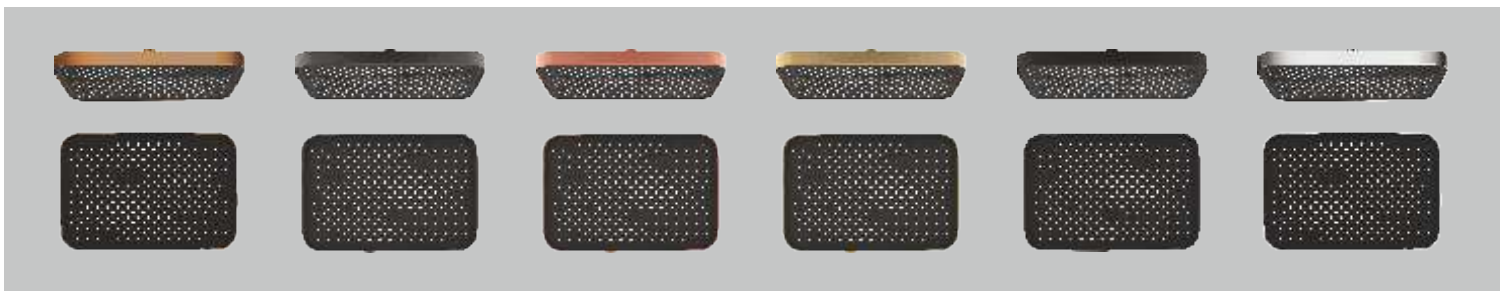

28192 BRG - Brushed Rose Gold **28192 GG - Graphite Grey** **28192 RG - Rose Gold**
28192 BG - Brushed Gold **28192 MB - Matt Black**
ABS Rain Shower
Size : 325 x 187 mm | MRP : ₹ 8,750/-

28192 CP
MRP : ₹ 3,950/-