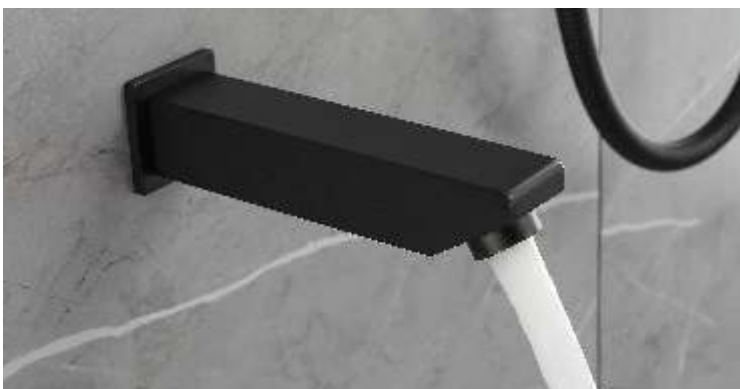

BATH FITTINGS IN SPECIAL FINISHES

1491 BRG - Brushed Rose Gold
1491 BG - Brushed Gold
Brass Angle Valve With Brass Flange
MRP : ₹ 2,550/-

1491 GG - Graphite Grey
1491 MB - Matt Black

1491 RG - Rose Gold

1491 CP
MRP : ₹ 975/-

30006/30007 - Brushed Rose Gold
30006/30007 - Brushed Gold
Extendible Shower Hose (SS)
Size : 1.0 mtr | MRP : ₹ 1,600/- | Size : 1.5 mtr | MRP : ₹ 1,750/-

30006/30007 GG - Graphite Grey
30006/30007 MB - Matt Black

30006/30007 RG - Rose Gold

30006/30007 CP
1.0 mtr | MRP : ₹ 475/-
1.5 mtr | MRP : ₹ 590/-