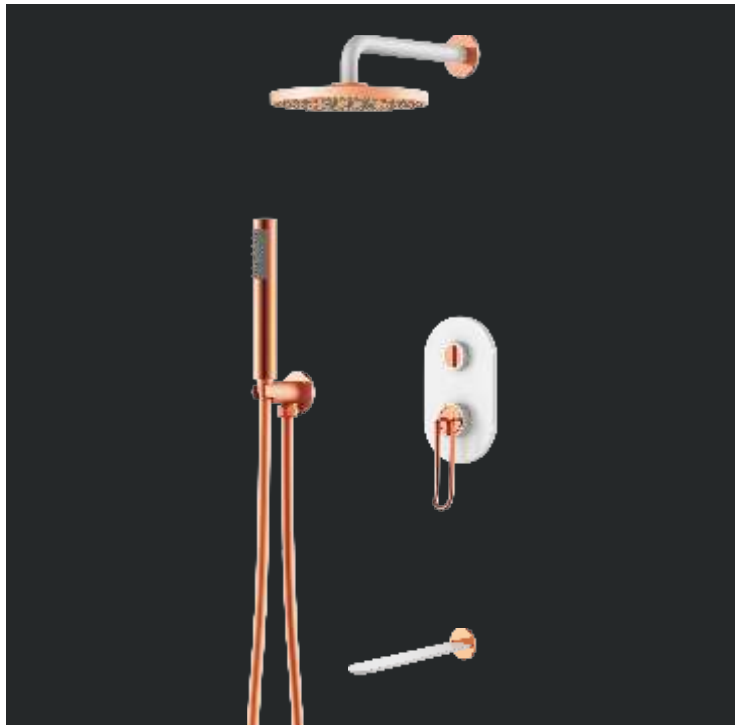

Chrome + Rose Gold - Roseline Series

2504
Complete Set Including:

- Brass Rain Shower | Size : 200 mm
- Brass Shower Arm | Size : 400 mm
- Single Lever Diverter With Concealed Body (3 Outlets) (15 mm Inlet)
- Hand Shower set With 1.5 mtr. Flexible Hose & Wall Outlet With in-built hook
- Brass Plain Spout

2505
 Brass Angle Valve With Brass Flange
 MRP : ₹ 3,100/-
 Chrome + Rose Gold

Matt White + Rose Gold - Curve Series

2524 RGW

Complete Set Including:

- Brass Rain Shower | Size : 250 mm
 - Brass Shower Arm | Size : 400 mm
 - Single Lever Diverter With Concealed Body (3 Outlets) (15 mm Inlet)
 - Hand Shower set With 1.5 mtr. Flexible Hose & Wall Outlet With in-built hook
 - Brass Plain Spout
- MRP : ₹ 63,750/-
Matt White + Rose Gold