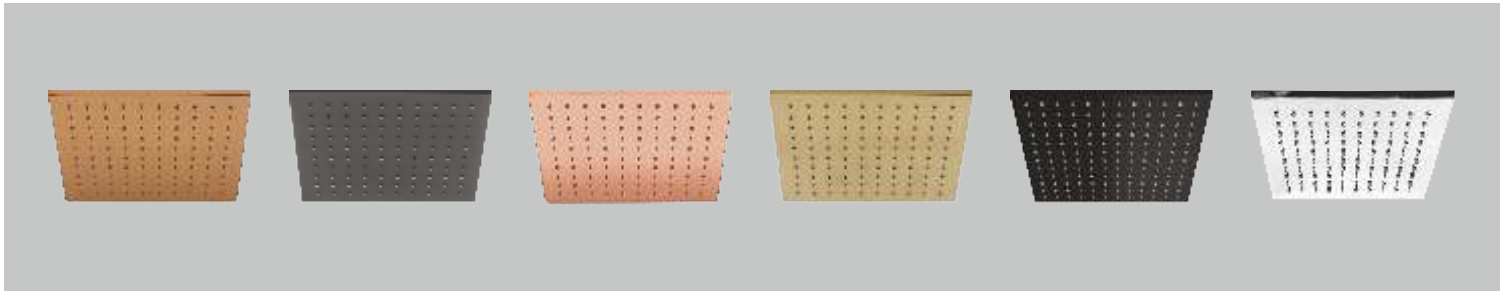

4006 BRG - Brushed Rose Gold **4006 GG - Graphite Grey** **4006 RG - Rose Gold**
4006 BG - Brushed Gold **4006 MB - Matt Black**
Brass Rain Shower
Size : 250 x 250 mm | MRP : ₹ 15,750/-

4006 CP
MRP : ₹ 8,250/-