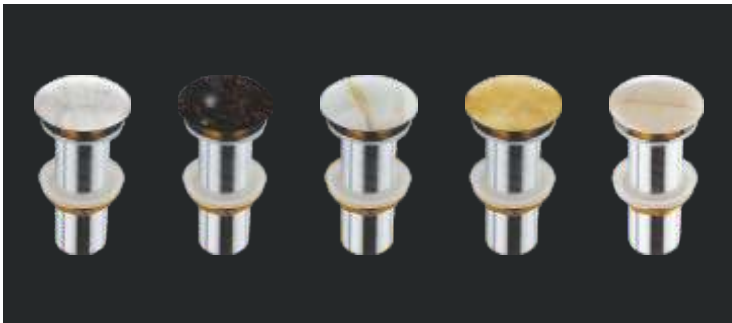

Stone Pop-up Waste Coupling

1023
Stone Pop-up Waste Coupling
Size : 32 mm x 120 mm
MRP : ₹ 4,000/-

- ☐ Statuario Marble
- ☒ Portoro Gold Marble
- ☐ Bianco Onyx
- ☒ Honey Onyx
- ☐ Travertine Marble