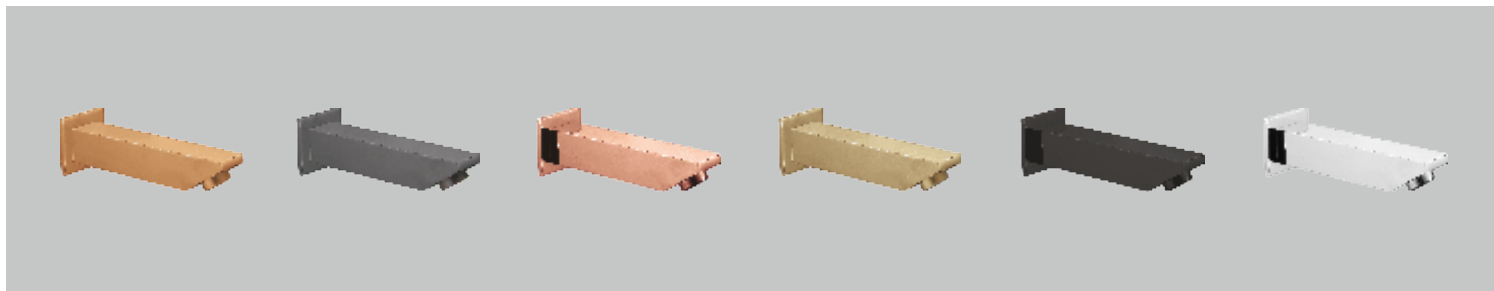

1497 CP
MRP : ₹ 1,950/-

1125 BRG - Brushed Rose Gold
1125 BG - Brushed Gold
Brass Wall Hook Swivel
MRP : ₹ 3,700/-

1125 GG - Graphite Grey
1125 MB - Matt Black

1125 RG - Rose Gold

1125 CP
MRP : ₹ 2,500/-

Spouts