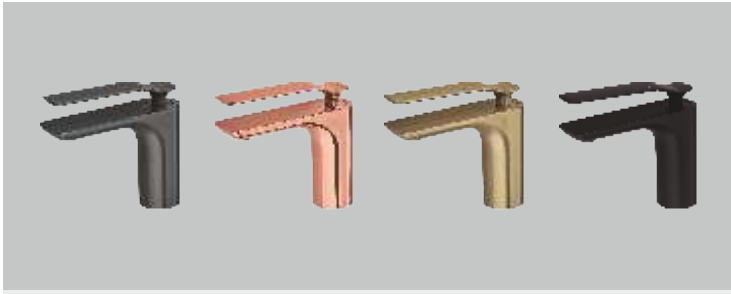

Steller Series

2041 GG - Graphite Grey ■ 2041 RG - Rose Gold ■
2041 BG - Brushed Gold ■ 2041 MB - Matt Black ■
Brass Basin Mixer
MRP : ₹ 16,750/-