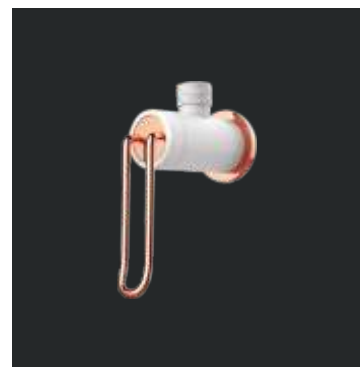

2525 RGW

Brass Angle Valve With Brass Flange

MRP : ₹ 4,300/-

Matt White + Rose Gold