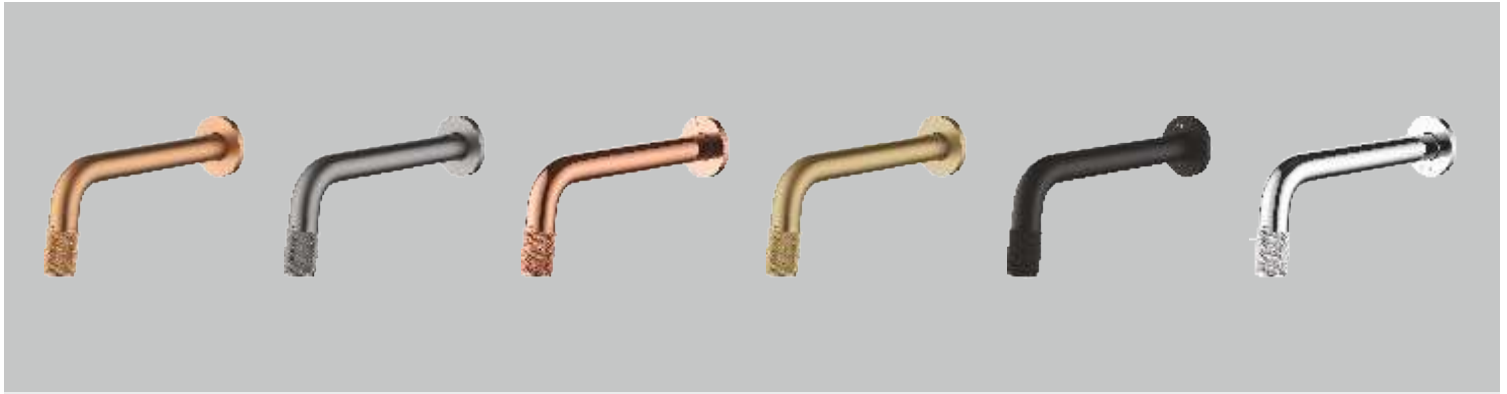

FAUCETS IN SPECIAL FINISHES

1311 BRG - Brushed Rose Gold
1311 GG - Graphite Grey
1311 RG - Rose Gold
1311 CP
1311 BG - Brushed Gold
1311 MB - Matt Black
MRP : ₹ 5,250/-
Brass Wall Basin Tap Mouth Operated
Size : 210 mm | MRP : ₹ 8,250/-