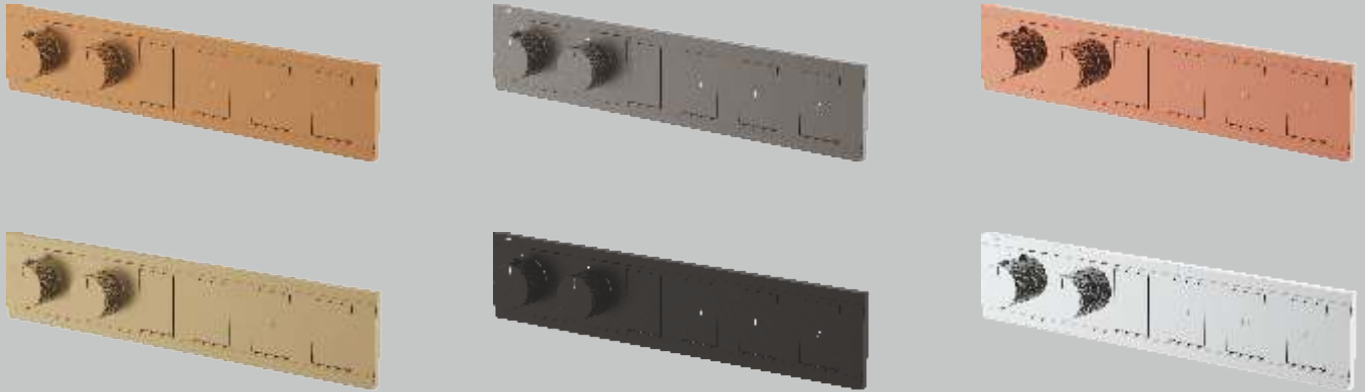

2111 BRG - Brushed Rose Gold ■ 2111 GG - Graphite Grey ■ 2111 RG - Rose Gold ■
2111 BG - Brushed Gold ■ 2111 MB - Matt Black ■
High-Flow Thermostatic Switch Button Multifunction Diverter With **Four Outlets** & Flow Control (20 mm inlet)
MRP : ₹ 1,29,500/-

2111 CP
MRP : ₹ 99,500/-