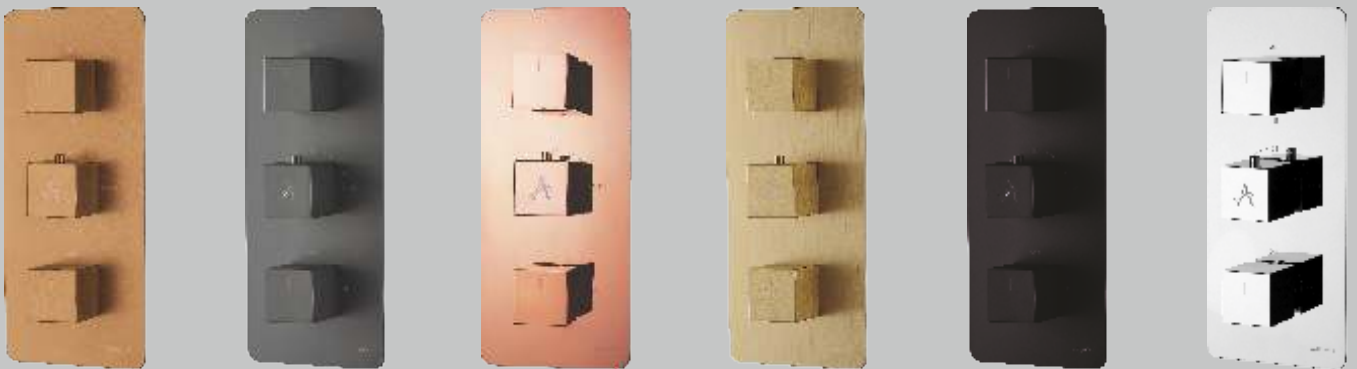

2106 BRG - Brushed Rose Gold ■   **2106 GG - Graphite Grey** ■   **2106 RG - Rose Gold** ■
2106 BG - Brushed Gold ■   **2106 MB - Matt Black** ■

2106 CP
MRP : ₹ 32,950/-

High-Flow Thermostatic Diverter With **Four Outlets** (20 mm Inlet)
MRP : ₹ 52,250/-