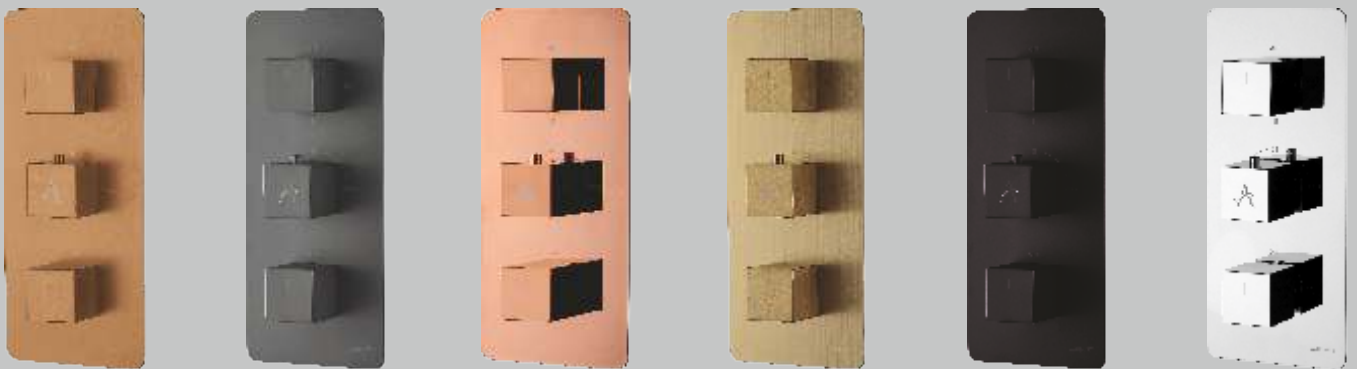

2009 BRG - Brushed Rose Gold ■   **2009 GG - Graphite Grey** ■   **2009 RG - Rose Gold** ■
2009 BG - Brushed Gold ■   **2009 MB - Matt Black** ■

2009 CP
MRP : ₹ 38,500/-

High-Flow Thermostatic Diverter With **Six Outlets** (20 mm Inlet)
MRP : ₹ 57,750/-