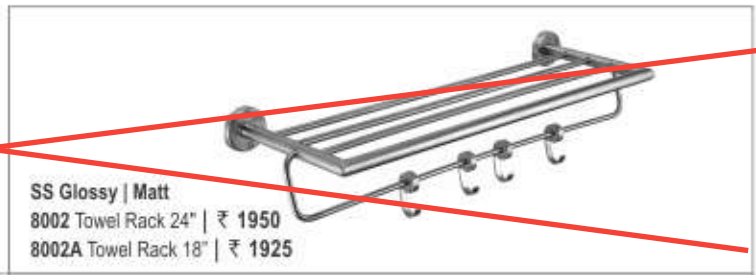

VIP GRAB BAR 9" 12" 16"

SS CLOTH DRYER STAND

Space saving design
Retract When Not In Use

SIZES
18"
24"
30"
36"

ALLIED ITEMS

Towel Ring

Soap Dish

Point Hook