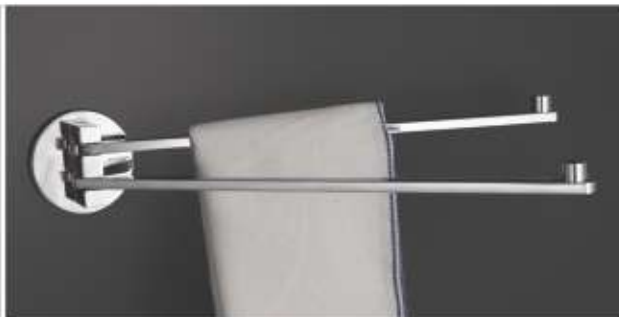

DO-729 | Moving Double Rod
₹ 2500