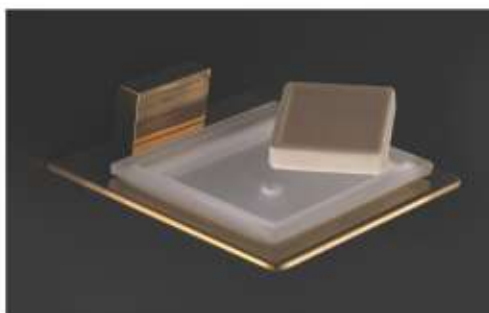

Collection SLIM

Soap Dish

Towel Ring

Robe Hook

3 in 1

Tumbler Holder

Towel Rack 450mm | Towel Rack 600mm

Towel Rod 450mm | Towel Rod 600mm

Tumbler Holder

COJEC[®]
BATH ACCESSORIES

PVD FINISH

SLIM Collection

Soap Dish

Towel Rack

Towel Ring

Robe Hook

CHROME PLATED

SLIM
Collection

COJEC[®]
BATH ACCESSORIES

SL-1921
Spare Soap Dish /
Tumbler Holder Glass
₹ 360

SL-1902 | Towel Ring ₹ 1615
● Rose Gold ● Gold ₹ 2520
● Matt Black ₹ 3230

SL-1903 | Soap Dish ₹ 1520
● Rose Gold ● Gold ₹ 2330
● Matt Black ₹ 2995