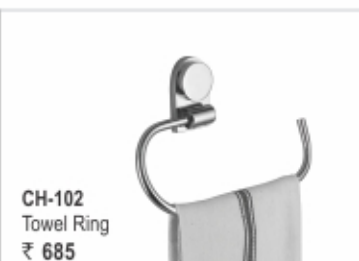

ZN-304
Tumbler Holder (G)
₹ 925

ZN-305
Robe Hook
₹ 700

ZN-306
Paper Holder
₹ 900

ZN-308
Paper Holder
with Flap
₹ 1400

ZN-309
Liquid Soap
Dispenser (G)
₹ 1350

ZN-307 Towel Rack 24" | ₹ 3700
ZN-307A Towel Rack 18" | ₹ 3675

ZN-316
Soap Dish with Tumbler Holder
₹ 1200

ZN-315
Double Soap Dish
₹ 1100

CH-100
Complete Bathroom Set
(5 Pcs.) ₹ 3640

Material :
Brass SS 304 / Stainless Steel
CHROME PLATED

SPARE ITEMS

SPP-352 Tumbler Holder
Glass SS (CP) ₹ 110

Collection CHROMA

CH-116
Soap Dish with Tumbler Holder
₹ 1100

CH-109
Liquid Soap Dispenser
Metalic | ₹ 1500

CH-102
Towel Ring
₹ 685

CH-103
Soap Dish
₹ 575

CH-104
Tumbler Holder
₹ 625

CH-105
Robe Hook
₹ 450

CH-106
Paper Holder
₹ 685