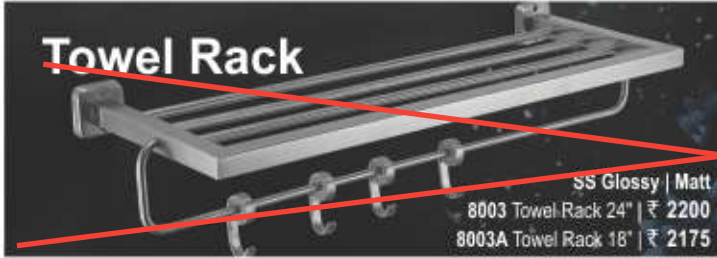

20015
Mobile Stand,
Soap Dish with Tumbler Holder ₹ 750
20015A
Mobile Stand, Soap Dish with Glass
Tumbler Holder ₹ 800

20021 Towel Rail 24" | ₹ 650
20021A Towel Rail 18" | ₹ 640

20025 Towel Rack 24" | ₹ 1875
20025A Towel Rack 18" | ₹ 1850

VIP GRAB BAR 9" 12" 16"

SS CLOTH DRYER STAND

Space saving design
Retract When Not In Use

SIZES
18"
24"
30"
36"

ALLIED ITEMS

Towel Ring

Soap Dish

Point Hook