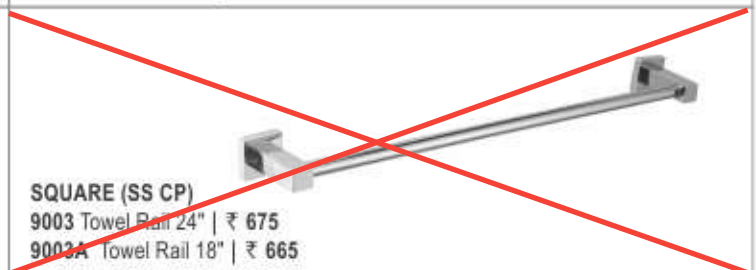

VIP GRAB BAR 9" 12" 16"

SS CLOTH DRYER STAND

Space saving design
Retract When Not In Use

SIZES
18"
24"
30"
36"

ALLIED ITEMS

Towel Ring

Soap Dish

Point Hook