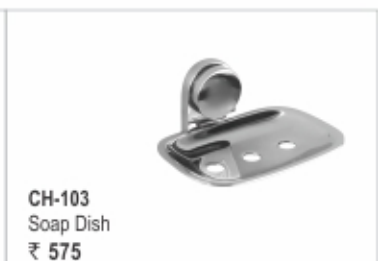

ZN-316
Soap Dish with Tumbler Holder
₹ 1200

ZN-315
Double Soap Dish
₹ 1100

CH-100
Complete Bathroom Set
(5 Pcs.) ₹ 3640

Material :
Brass SS 304 / Stainless Steel
CHROME PLATED

SPARE ITEMS

SPP-352 Tumbler Holder
Glass SS (CP) ₹ 110

Collection CHROMA

CH-116
Soap Dish with Tumbler Holder
₹ 1100

CH-109
Liquid Soap Dispenser
Metalic | ₹ 1500

CH-102
Towel Ring
₹ 685

CH-103
Soap Dish
₹ 575

CH-104
Tumbler Holder
₹ 625

CH-105
Robe Hook
₹ 450

CH-106
Paper Holder
₹ 685

CH-108
Paper Holder with Flap
₹ 1400

CH-115
Double Soap Dish
₹ 1000

CH-101 Towel Rail 24" | ₹ 1305
CH-101A Towel Rail 18" | ₹ 1295

CH-107 Towel Rack 24" | ₹ 3100
CH-107A Towel Rack 18" | ₹ 3075

Collection
20001