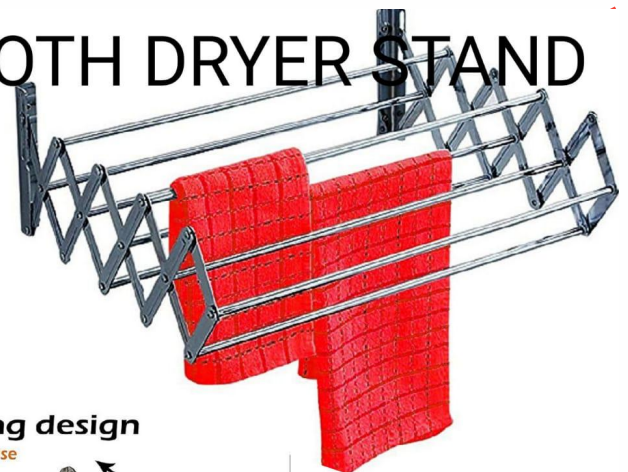

20015
Mobile Stand,
Soap Dish with Tumbler Holder ₹ 750
20015A
Mobile Stand, Soap Dish with Glass
Tumbler Holder ₹ 800

20021 Towel Rail 24" | ₹ 650
20021A Towel Rail 18" | ₹ 640

20025 Towel Rack 24" | ₹ 1875
20025A Towel Rack 18" | ₹ 1850

VIP GRAB BAR 9" 12" 16"

SS CLOTH DRYER STAND

Space saving design
Retract When Not In Use

SIZES
18"
24"
30"
36"

ALLIED ITEMS

Towel Ring

Soap Dish

Point Hook