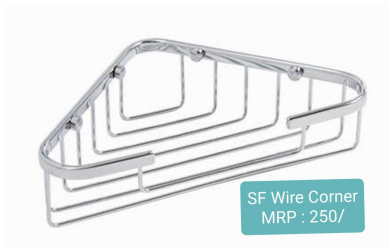

CONCEAL PAPER HOLDER
MRP Rs: 450.00

PAPER HOLDER COVER MRP ₹ 270/-

HEAVY PAPER HOLDER MRP 340/-

SF Wire Oval Soapdish
Mrp 250/-

SF Wire Corner
MRP : 250/-

LSD No 5
Mrp 850/-

23 cm

7.5 cm