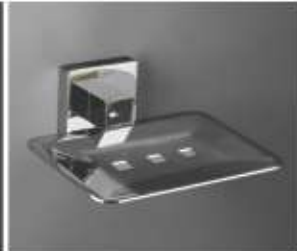

SP-903 Soap Dish
₹ 1135