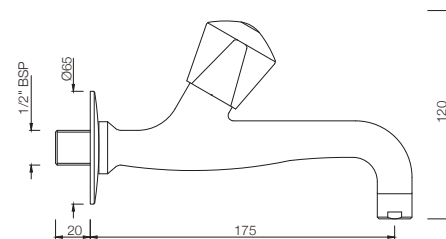

TQT-511A
Bib Cock With Nozzle
MRP: Rs. 950

TQT-512
Long Body Bib Cock with Wall Flange
and Aerator
MRP: Rs. 1,325

TROPICAL

TQT-512A
Two Way Long Body Bib Cock with Wall Flange
MRP: Rs. 1,450

TQT-512AN
Two Way Bib Cock with Wall Flange
MRP: Rs. 1,375