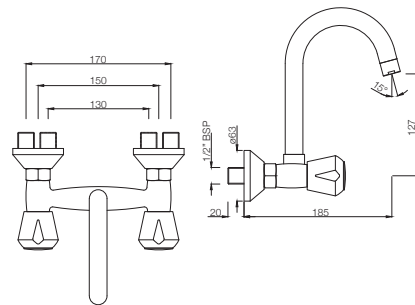

MARVEL

MQT-520KN
Wall Mixer Non-telephonic Shower System
with Aerator
MRP: Rs. 2,925

KITCHEN