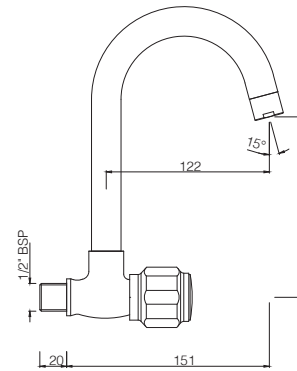

DLX-522S

Sink Cock with Swinging Pipe Spout
(Wall Mounted Model)
MRP: Rs. 1,625

DLX-523S

Sink Cock with Swinging Pipe Spout
(Table Mounted Model)
MRP: Rs. 1,925

DELUX

TAPS

DLX-511KN
Bib Cock Short Body
MRP: Rs. 875