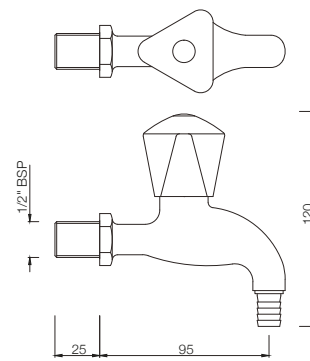

TQT-522S
Sink Cock with Swinging Pipe Spout
(Wall Mounted Model)
MRP: Rs. 1,625

TQT-523S
Sink Cock with Swinging Pipe Spout
(Table Mounted Model)
MRP: Rs. 1,925

TROPICAL

TAPS

TQT-511
Bib Cock Short Body
MRP: Rs. 875

TQT-511A
Bib Cock With Nozzle
MRP: Rs. 950

TQT-512
Long Body Bib Cock with Wall Flange
and Aerator
MRP: Rs. 1,325

TROPICAL

TQT-512A
Two Way Long Body Bib Cock with Wall Flange
MRP: Rs. 1,450

TQT-512AN
Two Way Bib Cock with Wall Flange
MRP: Rs. 1,375