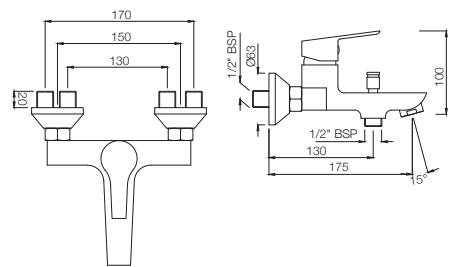

APR-101149

Single Lever Exposed Shower Mixer for Connection to Hand Shower with Connecting Legs & Wall Flanges
MRP: Rs. 3,350

ASPIRE

BIDET

APR-101213B
Single Lever 1-Hole Bidet Mixer
with Popup Waste System with
375mm Long Braided Hoses
MRP: Rs. 3,575