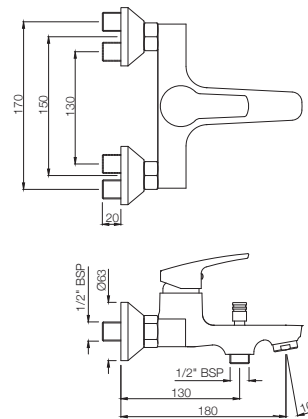

STE-107149
Single Lever Exposed Shower Mixer for Connection to
Hand Shower with Connecting Legs & Wall Flanges
MRP: Rs. 3,400

STELLA

BIDET

STE-107213B

Single Lever 1-Hole Bidet Mixer with Popup Waste System with 375mm Long Braided Hoses
MRP: Rs. 3,650