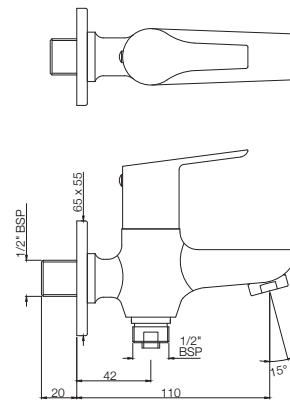

ASPIRE

TAPS

APR-101037

Bib Cock with Wall Flange
MRP: Rs. 1,050

APR-101041

2-Way Bib Cock with Wall Flange
MRP: Rs. 1,200

APR-101107

Long Body Bib Cock with Wall Flange
MRP: Rs. 1,275