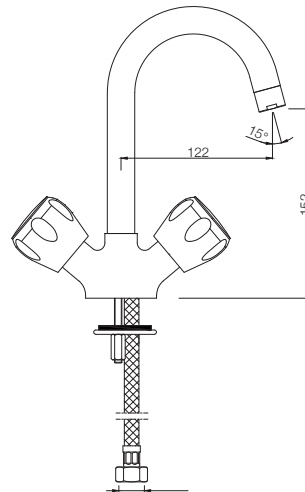

SQT-522S
Sink Cock with Swinging Pipe Spout
(Wall Mounted Model)
MRP: Rs. 1,625

SQT-523S
Sink Cock with Swinging Pipe Spout
(Table Mounted Model)
MRP: Rs. 1,925

SUMTHING SPECIAL

TAPS

SQT-511KN
Bib Cock Short Body
MRP: Rs. 875