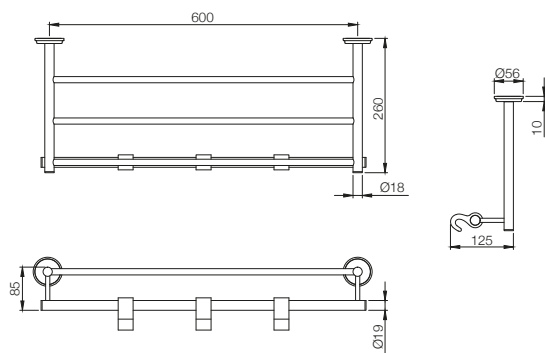

AEC-1181N
Towel Shelf 600 mm long with Lower
Hangers, Stainless Steel
MRP: Rs. 3,150

BATH ACCESSORIES

AEC-1181NA

Towel Shelf 450 mm long with Lower Hangers,
Stainless Steel
MRP: Rs. 2,925

AEC-1191N

Single Robe Hook
MRP: Rs. 400