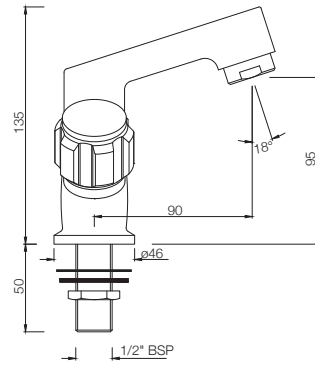

DELUX

Full Turn

BASIN

DLX-516KN

Central Hole Basin Mixer with Extended Casted Spout with 450 mm Long Braided Hoses
MRP: Rs. 2,900

DLX-510KN

Swan Neck Tap with Left Hand Operating Knob with Aerator, also available DLX-510AKN with Right Hand Operating Knob with Aerator
MRP: Rs. 1,675 / 1,675