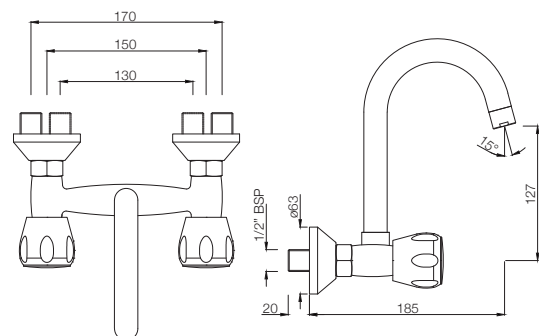

SUMTHING SPECIAL

SQT-519KN

Wall Mixer 3-in-1 System with 115 mm Bend Pipe and Aerator
MRP: Rs. 4,950

SQT-520KN

Wall Mixer Non-telephonic Shower System with Aerator
MRP: Rs. 2,925

KITCHEN

SQT-521S

Sink Mixer with Swinging Pipe Spout (Wall Mounted Model)
MRP: Rs. 3,250