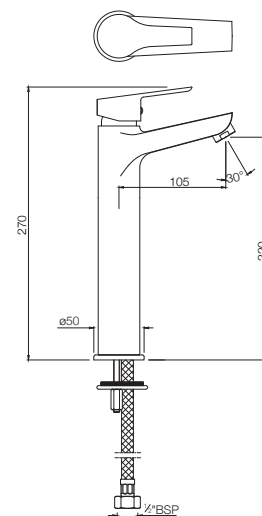

ASPIRE

Single Lever

BASIN

APR-101011NB

Single Lever Basin Mixer without Pop-up Waste with 450 mm Long Braided Hoses
MRP: Rs. 2,875

APR-101051B

Single Lever Basin Mixer with Pop-up Waste with 450mm Long Braided Hoses
MRP: Rs. 3,575

APR-101005NB

Single Lever Tall Boy without Pop-up Waste System, with 600mm Long Braided Hoses
MRP: Rs. 3,950