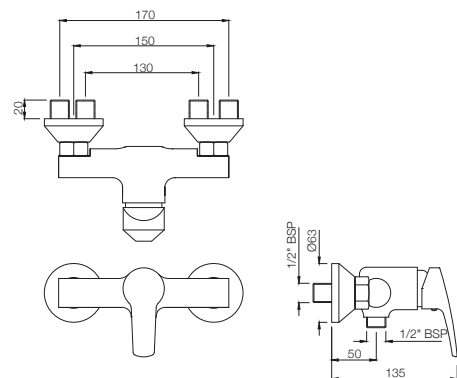

STE-107149
Single Lever Exposed Shower Mixer for Connection to
Hand Shower with Connecting Legs & Wall Flanges
MRP: Rs. 3,400

STELLA

BIDET

STE-107213B

Single Lever 1-Hole Bidet Mixer with Popup Waste System with 375mm Long Braided Hoses
MRP: Rs. 3,650