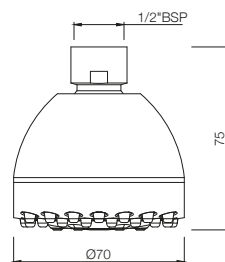

EOS-1985

Overhead Shower 80 mm Round Shape Single Flow (ABS Body
Chrome Plated with Gray Face Plate) with Rubit Cleaning System
MRP: Rs. 1,150