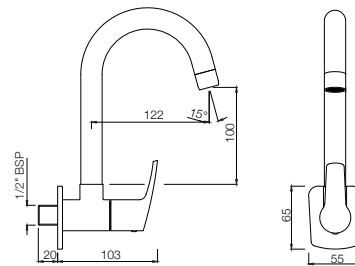

STELLA

KITCHEN

STE-107309

Sink Mixer with Swinging Spout
(Wall Mounted Model) with Connecting
Legs & Wall Flanges
MRP: Rs. 3,150

STE-107347

Sink Cock with Swinging Spout (Wall
Mounted Model) with Wall Flange
MRP: Rs. 1,525

TAPS

STE-107037

Bib Cock with Wall Flange
MRP: Rs. 1,175