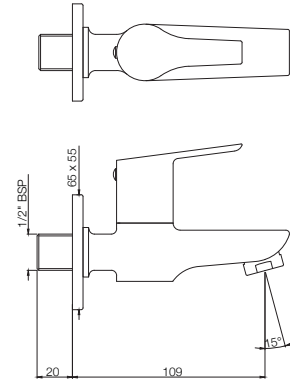

ASPIRE

TAPS

APR-101037

Bib Cock with Wall Flange
MRP: Rs. 1,050

APR-101041

2-Way Bib Cock with Wall Flange
MRP: Rs. 1,200

APR-101107

Long Body Bib Cock with Wall Flange
MRP: Rs. 1,275