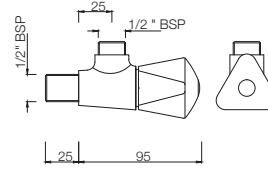

TQT-526AF
2-Way Angle Valve with Wall Flange
Also available TQT-526A
2 Way Angle Valve
MRP: Rs. 1,300/1,250