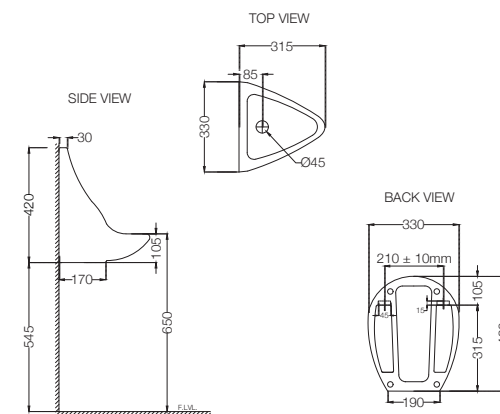

ELEMENTS | Sanitaryware