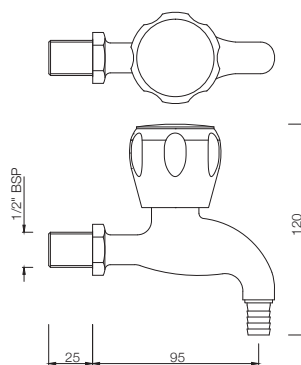

SQT-512KN
Long Body Bib Cock with Wall
Flange & Aerator
MRP: Rs. 1,325