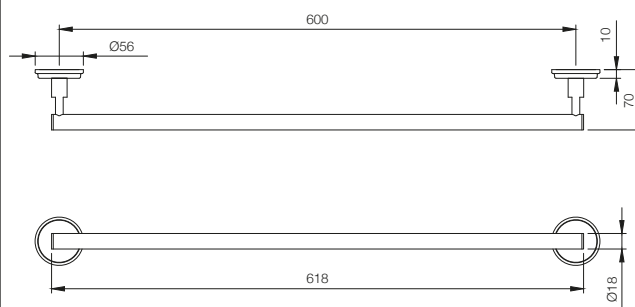

AEC-1111NB

Towel Rail 450mm Long, Stainless Steel
MRP: Rs. 1,100