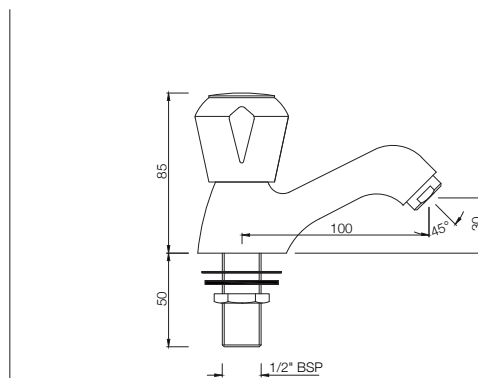

MARVEL

Quarter Turn

BASIN

MQT-516AKN

Central Hole Basin Mixer with 'U' shape Round Casted Spout with 450 mm Long Braided Hoses
MRP: Rs. 2,675

MQT-510AKN

Swan Neck Tap with Right Hand Operating Knob with Aerator, also available MQT-510KN with Left Hand Operating Knob with Aerator
MRP: Rs.1,675 / Rs. 1,675

MQT-507KN

Pillar Cock Rocket Type with Aerator
MRP: Rs. 1,200