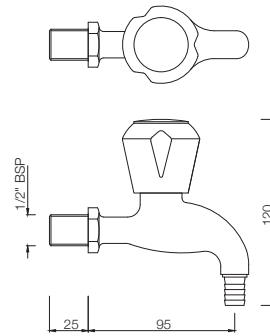

MQT-512KN
Long Body Bib Cock with Wall Flange
and Aerator
MRP: Rs. 1,325