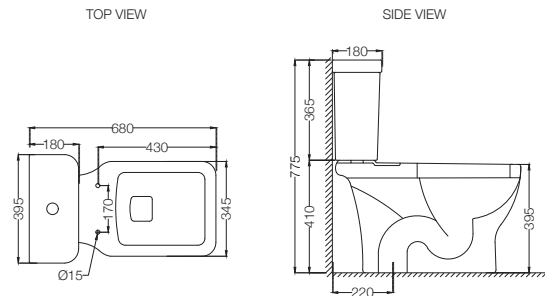

ASPIRE

AIS-WHT-101351NPPSMZ

Bowl With Cistern For Extended Wall Hung WC With PP Normal Close Slim Seat Cover, Hinges, Dual Flush Cistern Fitting And Accessories Set, Size: 395x670x750 mm MRP: Rs. 7,900

AIS-WHT-101351SPPSMZ

Bowl With Cistern For Extended Wall Hung WC With PP Soft Close Slim Seat Cover, Hinges, Dual Flush Cistern Fitting And Accessories Set, Size: 395x670x750 mm MRP: Rs. 8,200

AIS-WHT-101751S220NPPSMZ

Bowl With Cistern For Coupled WC With PP Normal Close Slim Seat Cover, Hinges, Dual Flush Cistern Fitting, Fixing Accessories And Accessories Set, Size: 395x680x775 mm, S Trap- 220 mm MRP: Rs. 7,250

AIS-WHT-101751S220SPPSMZ

Bowl With Cistern For Coupled WC With PP Soft Close Slim Seat Cover, Hinges, Dual Flush Cistern Fitting, Fixing Accessories and Accessories Set, Size: 395x680x775 mm, S Trap- 220 mm MRP: Rs. 7,550