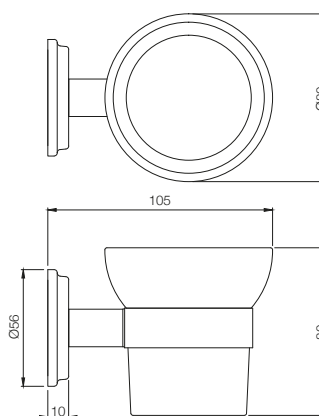

BATH ACCESSORIES

AEC-1131N
Soap Dish
MRP: Rs. 675

AEC-1133
Soap Dish (Polycarbonate)
MRP: Rs. 1,025