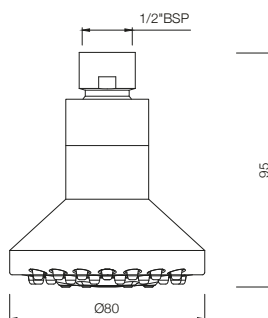

EOS-542N

Overhead Shower 100 mm Round Shape
Single Flow (ABS Body Chrome Plated with
Gray Face Plate) with Rubit Cleaning System
MRP: Rs. 650