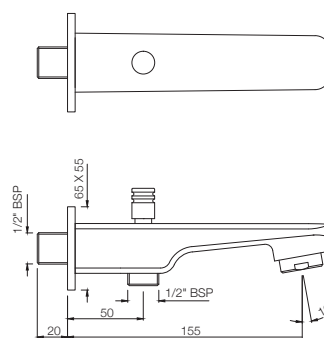

STELLA

STE-107081
 Flush Cock with Wall Flange,
 Size 25mm
 MRP: Rs. 2,100

BATH TUB SPOUT

SPE-107429
 Stella Bath Tub Spout with Wall Flange
 MRP: Rs. 1,050

SPE-107463
 Stella Bath Tub Spout with Button attachment
 for Hand Shower with Wall Flange
 MRP: Rs. 1,650