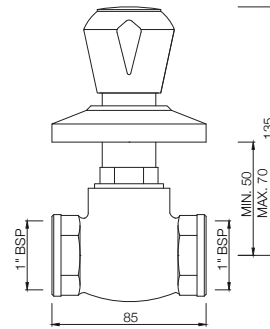

MVF-551

Flush Cock with Wall Flange, 25 mm size with Lever Handle
MRP: Rs. 2,075

MARVEL

MVF-553

Flush Cock with Wall Flange,
25 mm size with Plain Knob
MRP: Rs.1,925

SUMTHING SPECIAL

Q U A R T E R T U R N

Give your bathrooms SUMTHING SPECIAL.