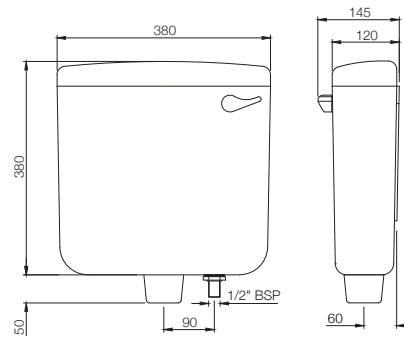

Smooth Operations

Unmatched Durability

Easy Maintenance

Modern Designs

2 years Warranty

CISTERNS

ESH-WHT-183NT

Smart Single Flush Wall Hung Cistern (Compatible with 39mm Drainage Pipes) Installation Kit, but without Drainage Pipes (Suitable for Orissa Pan)
MRP: Rs. 1,500