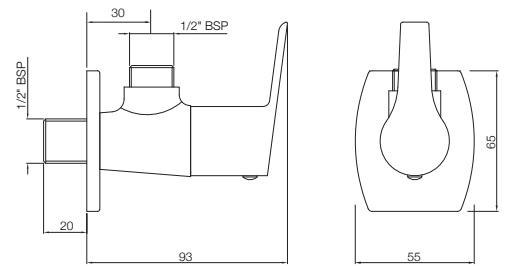

APR-101067

2-Way Angular Stop Cock with Wall Flange
MRP: Rs. 1,375