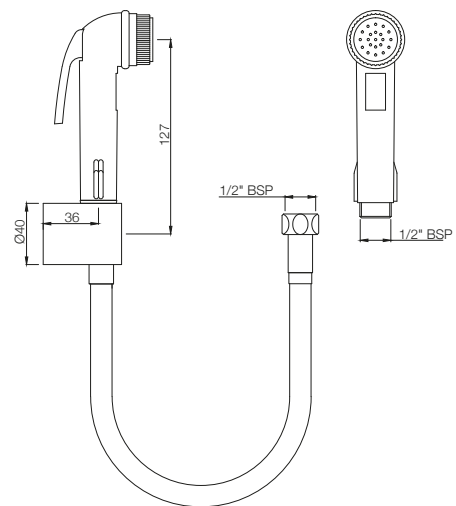

ALE-CHR-583

Hand Shower (Health Faucet) (ABS Body) with 1.2 Meter Long PVC Tube & Wall Hook
MRP: Rs. 900