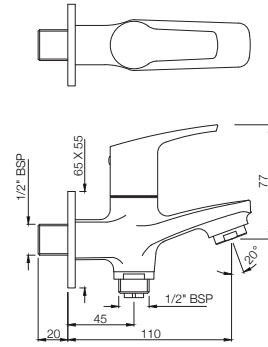

TAPS

STE-107037

Bib Cock with Wall Flange
MRP: Rs. 1,175

STELLA

STE-107041
2-Way Bib Cock with Wall Flange
MRP: Rs. 1,350

STE-107107
Long Body Bib Cock with Wall Flange
MRP: Rs. 1,375

STE-107053
Angular Stop Cock with Wall Flange
MRP: Rs. 800