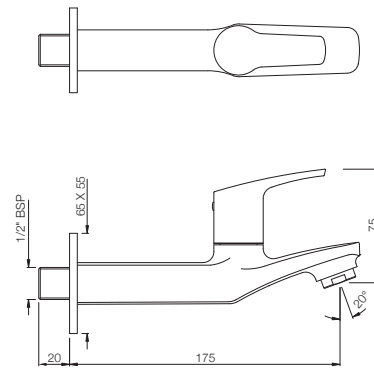

TAPS

STE-107037

Bib Cock with Wall Flange
MRP: Rs. 1,175

STELLA

STE-107041
2-Way Bib Cock with Wall Flange
MRP: Rs. 1,350

STE-107107
Long Body Bib Cock with Wall Flange
MRP: Rs. 1,375

STE-107053
Angular Stop Cock with Wall Flange
MRP: Rs. 800