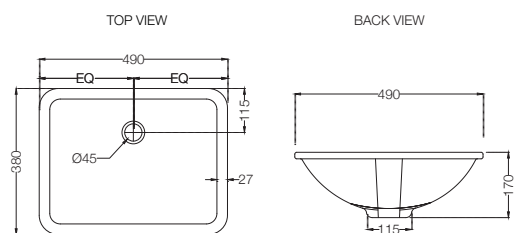

ASPIRE

AIS-WHT-101903

Table Top Basin,
Size: 440x390x145 mm
MRP: Rs. 2,800

AIS-WHT-101905

Table Top Basin,
Size: 380x325x145 mm
MRP: Rs. 2,475

AIS-WHT-101701

Under Counter Basin With Fixing Accessories,
Size: 490x380x170 mm, Shape-Rectangular
MRP: Rs. 1,975