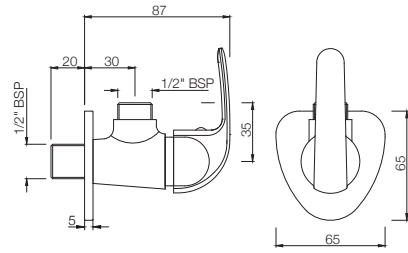

ORB-105067
2-Way Angular Stop Cock with Wall Flange
MRP: Rs. 1,475