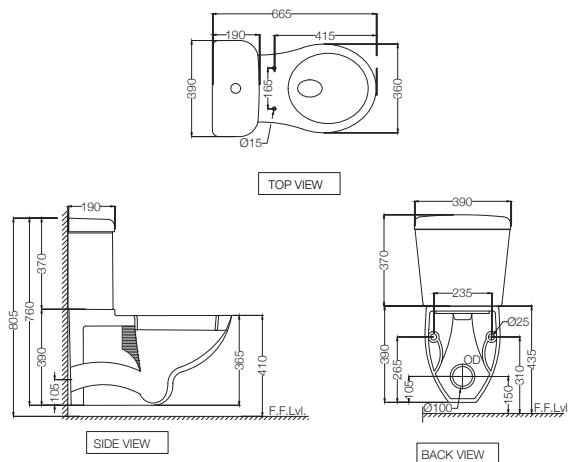

ECS-WHT-851S220NPP

Single Piece WC With PP Normal Close Seat Cover, Hinges, Dual Flush Cistern Fitting, Fixing Accessories And Accessories Set, Size: 365x675x740 mm, S Trap- 220 mm
MRP: Rs. 8,850

ECS-WHT-351SPPZ

Bowl With Cistern For Extended Wall Hung WC With PP Soft Close Seat Cover, Hinges, Dual Flush Cistern Fitting, Accessories Set, Size: 390x665x760 mm
MRP: Rs. 6,400

ECS-WHT-351NPPZ

Bowl With Cistern For Extended Wall Hung WC With PP Normal Close Seat Cover, Hinges, Dual Flush Cistern Fitting, Accessories Set, Size: 390x665x760 mm
MRP: Rs. 6,100