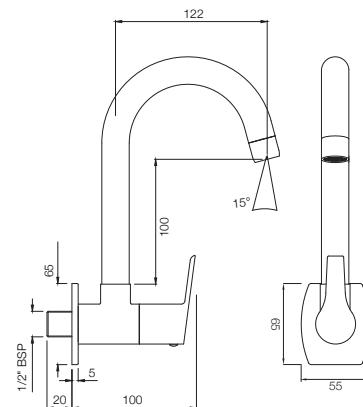

ASPIRE

APR-101281

Wall Mixer 3-in-1 System with provision for both Hand Shower & Overhead Shower complete with 115 mm Long Bend Pipe, Connecting Legs & Wall Flange (without Hand & Overhead Shower)
MRP: Rs. 5,000

KITCHEN

APR-101309N

Sink Mixer with Swinging Spout (Wall Mounted Model) with Connecting Legs & Wall Flanges
MRP: Rs. 3,100

APR-101347N

Sink Cock with Swinging Spout (Wall Mounted Model) with Wall Flange
MRP: Rs. 1,525