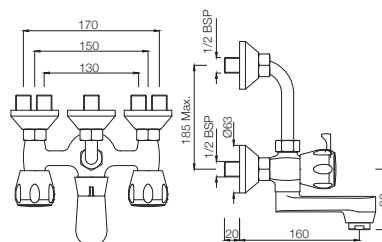

SUMTHING SPECIAL

SQT-508KN

Pillar Cock Super Deluxe with Aerator
MRP: Rs. 1,250

BATH & SHOWER

SQT-517KN

Wall Mixer Telephone Shower Arrangement only with Crutch (with Bush & Piston Diverter fitting) with Aerator Also available SQT-517AKN Wall Mixer Telephone Shower Arrangement only without Crutch (with Bush & Piston Diverter Fitting) with Aerator
MRP: Rs. 4,400/3,850

SQT-517BKN

Wall Mixer with 115 mm Long Bend Pipe for connection to Overhead Shower (with Bush & Piston Diverter Fitting) with Aerator
MRP: Rs. 4,400