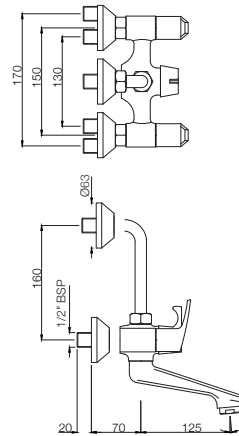

STE-107281
Wall Mixer 3-in-1 System with Provision
for both Hand Shower and Overhead Shower Complete
with 115mm Long Bend Pipe, Connecting Legs & Wall
Flange (without Hand & Overhead Shower)
MRP: Rs. 5,050