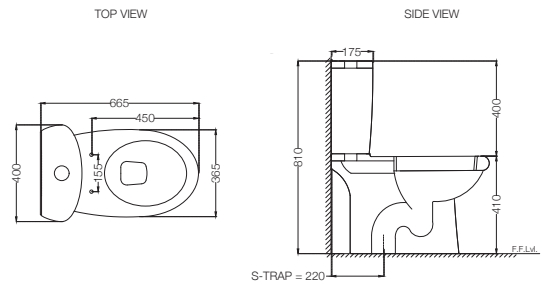

COSMO

CMS-WHT-103751S220SPP

Bowl For Coupled WC With PP Soft Close Seat Cover, Hinges, Fixing Accessories And Accessories Set, Size: 400x665x810 mm, S Trap- 220 mm
MRP: Rs. 6,100

CMS-WHT-103201

Cistern With Dual Flush Cistern Fitting For 103751S220SPP/ NPP, 103751P180NPP/ SPP
MRP: Rs. 3,200| Set MRP: Rs. 9,300