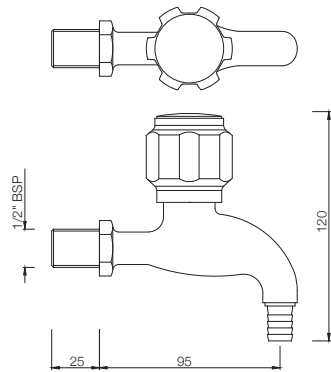

DLX-512KN
Long Body Bib Cock with
Wall Flange and Aerator
MRP: Rs. 1,325