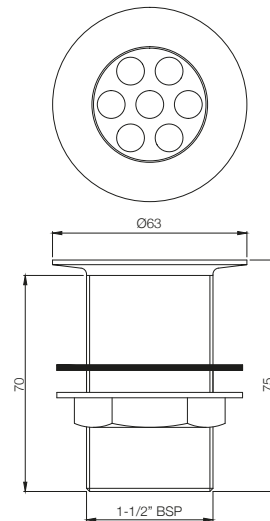

ALE-547
Jet Spray with 1 Meter PVC Tube
(Stainless Steel)
MRP: Rs. 425