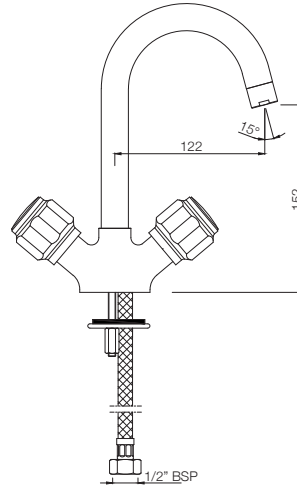

DLX-522S

Sink Cock with Swinging Pipe Spout
(Wall Mounted Model)
MRP: Rs. 1,625

DLX-523S

Sink Cock with Swinging Pipe Spout
(Table Mounted Model)
MRP: Rs. 1,925

DELUX

TAPS

DLX-511KN
Bib Cock Short Body
MRP: Rs. 875