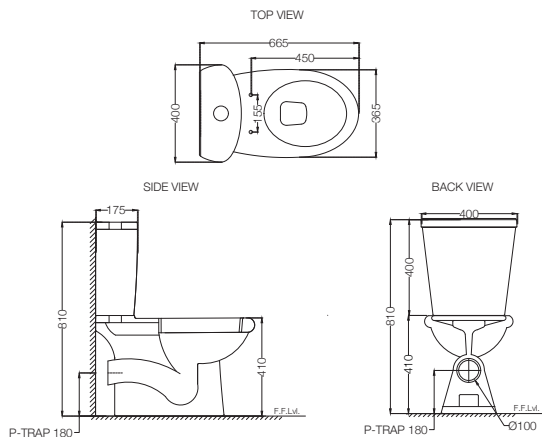

CMS-WHT-103751S220NPP

Bowl For Coupled WC With PP Normal Close Seat Cover, Hinges, Fixing Accessories And Accessories Set, Size : 400x665x810 mm, S Trap - 220 mm
MRP: Rs. 5,800

CMS-WHT-103201

Cistern With Dual Flush Cistern Fitting For 103751S220SPP/ NPP, 103751P180NPP/ SPP
MRP: Rs. 3,200 | Set MRP: Rs. 9,000

CMS-WHT-103751P180SPP

Bowl For Coupled WC With PP Soft Close Seat Cover, Hinges, Fixing Accessories And Accessories Set, Size: 400x665x810 mm, P Trap - 180 mm
MRP: Rs. 6,100

CMS-WHT-103201

Cistern With Dual Flush Cistern Fitting For 103751S220SPP/ NPP, 103751P180NPP/ SPP
MRP: Rs. 3,200
Set MRP: Rs. 9,300