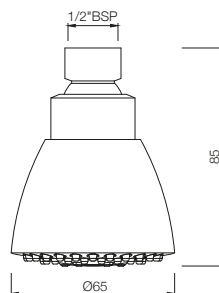

EOS-541RB

Overhead Shower 80 mm Round Shape
Single Flow (ABS Body Chrome Plated With
Gray Face Plate) with Rubit Cleaning System
MRP: Rs. 650