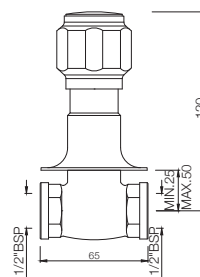

DELUX

DLX-526NKN
Basin Inlet Connection (Angle Valve)
MRP: Rs. 725

DLX-526AFKN
2-Way Angle Valve with Wall Flange
Also available DLX-526AKN
2 Way Angle Valve
MRP: Rs. 1,300/1,250