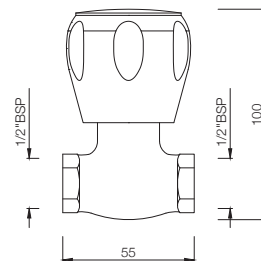

SUMTHING SPECIAL

SQT-512AKN
2-Way Long Body Bib Cock
with Wall Flange
MRP: Rs. 1,450

SQT-512ANKN
2-Way Bib Cock with Wall Flange
MRP: Rs. 1,375

SQT-513BKN
Stop Cock, Female End
MRP: Rs. 850