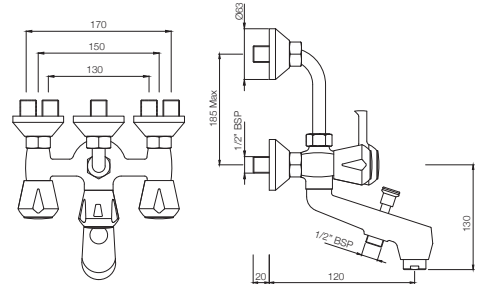

MQT-520KN
Wall Mixer Non-telephonic Shower System
with Aerator
MRP: Rs. 2,925