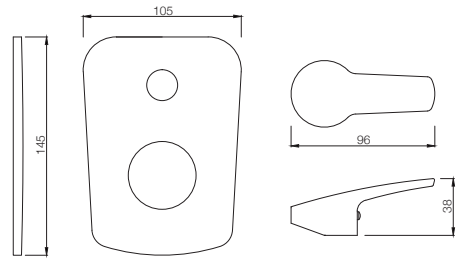

STE-107119
Single Lever Wall Mixer with Provision of
Hand Shower, But without Hand Shower
MRP: Rs. 4,400