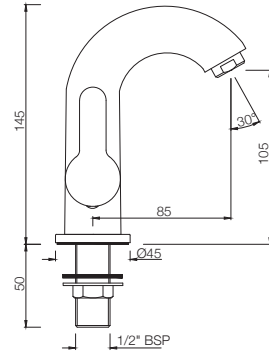

Quarter Turn

BASIN

COS-103001M
Pillar Cock
MRP: Rs. 1,400

COS-103021M
Pillar Cock with Extension Body
MRP: Rs. 2,050

COSMO

COS-103123
Swan Neck Tap With Left Hand Operating Knob
MRP: Rs. 1,700

COS-103127
Swan Neck Tap With Right Hand Operating
MRP: Rs. 1,700