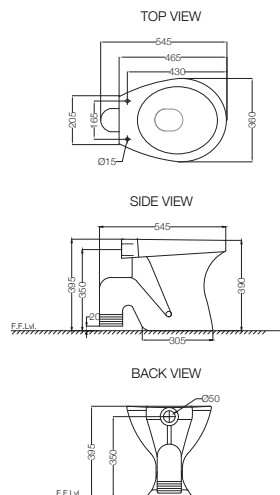

ELEMENTS | Sanitaryware

ECS-WHT-751S220SPPZ

Bowl With Cistern For Coupled WC With PP Soft Close Seat Cover, Hinges, Dual Flush Cistern Fitting, Fixing Accessories And Accessories Set, Size: 390x670x780 mm, S Trap- 220 mm
MRP: Rs. 5,900

ECS-WHT-751S220NPPZ

Bowl With Cistern For Coupled WC With PP Normal Close Seat Cover, Hinges, Dual Flush Cistern Fitting, Fixing Accessories And Accessories Set, Size: 390x670x780 mm, S Trap- 220 mm
MRP: Rs. 5,600

ECS-WHT-751P180SPPZ

Bowl With Cistern For Coupled WC With PP Soft Close Seat Cover, Hinges, Dual Flush Cistern Fitting, Fixing Accessories And Accessories Set, Size: 390x670x760 mm, P Trap- 180 mm
MRP: Rs. 5,900

ECS-WHT-751P180NPPZ

Bowl With Cistern For Coupled WC With PP Normal Close Seat Cover, Hinges, Dual Flush Cistern Fitting, Fixing Accessories And Accessories Set, Size: 390x670x760 mm, P Trap- 180 mm
MRP: Rs. 5,600

ECS-WHT-551SNPP183LZ

EWC With Wall Hung Cistern, Drainage L Bend Pipe, Gasket And Installation Kit With PP Normal Close Seat Cover, Hinges, Fixing Accessories And Accessories Set, Size: 360x545x395 mm, S Trap
MRP: Rs. 4,000