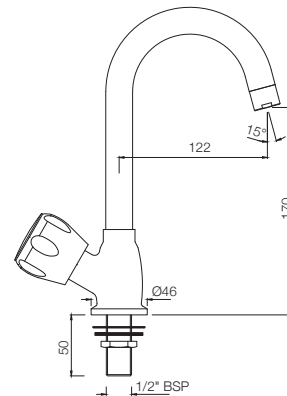

SQT-522S
Sink Cock with Swinging Pipe Spout
(Wall Mounted Model)
MRP: Rs. 1,625

SQT-523S
Sink Cock with Swinging Pipe Spout
(Table Mounted Model)
MRP: Rs. 1,925

SUMTHING SPECIAL

TAPS

SQT-511KN
Bib Cock Short Body
MRP: Rs. 875