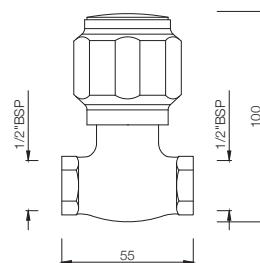

DELUX

DLX-512AKN

Two Way Long Body Bib Cock with Wall Flange
MRP: Rs. 1,450

DLX-512ANKN

Two Way Bib Cock with Wall Flange
MRP: Rs. 1,375

DLX-513BKN

Stop Cock, Female End
MRP: Rs. 850