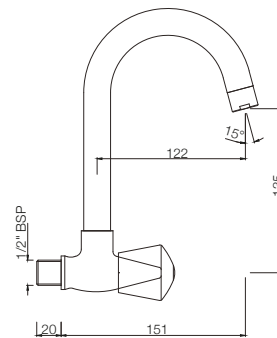

TQT-523S
Sink Cock with Swinging Pipe Spout
(Table Mounted Model)
MRP: Rs. 1,925