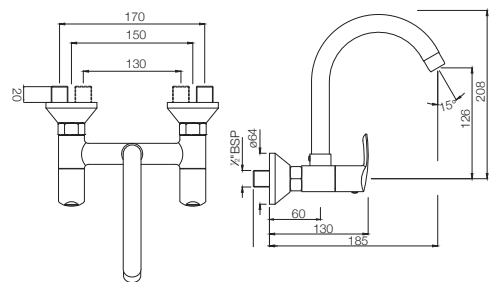

COS-103347N

Sink Cock with Swinging Spout (Wall Mounted Model) with Wall Flange
MRP: Rs. 1,525