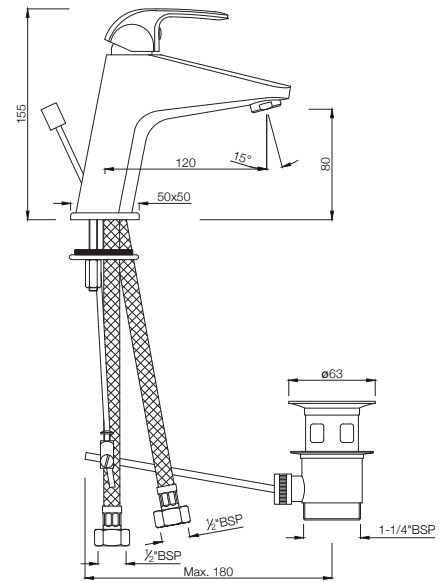

ORB-105005B

Single Lever Tall Boy without Popup Waste
System, with 600mm Long Braided Hoses
MRP: Rs. 4,050