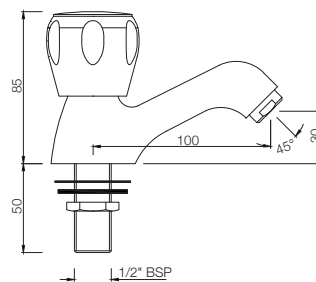

SUMTHING SPECIAL

Quarter Turn

BASIN

SQT-516KN

Central Hole Basin Mixer with Extended Casted Spout with 450 mm Long Braided Hoses
MRP: Rs. 2,900

SQT-510KN

Swan Neck Tap with Left Hand Operating Knob with Aerator
Also available SQT-510AKN
Swan Neck Tap with Right Hand Operating Knob with Aerator
MRP: Rs. 1,675/1,675

SQT-507KN

Pillar Cock Rocket Type with Aerator
MRP: Rs. 1,200