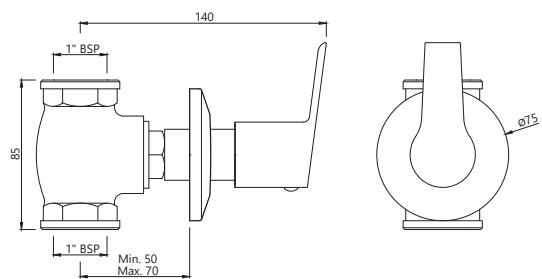

ASPIRE

APR-101081
Flush Cock with Wall Flange, Size: 25 mm
MRP: Rs. 2,025

BATH TUB SPOUT