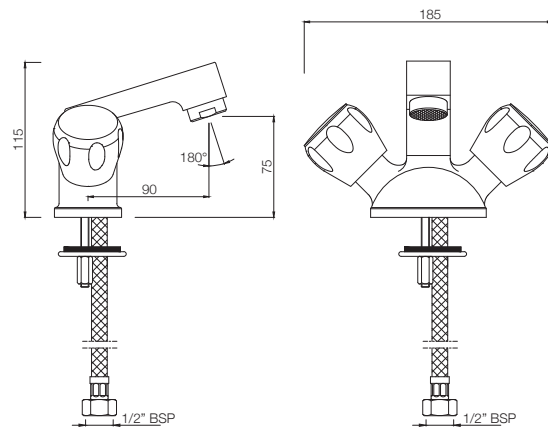

Quarter Turn

BASIN

SQT-516KN

Central Hole Basin Mixer with Extended Casted Spout with 450 mm Long Braided Hoses
MRP: Rs. 2,900

SQT-510KN

Swan Neck Tap with Left Hand Operating Knob with Aerator
Also available SQT-510AKN
Swan Neck Tap with Right Hand Operating Knob with Aerator
MRP: Rs. 1,675/1,675