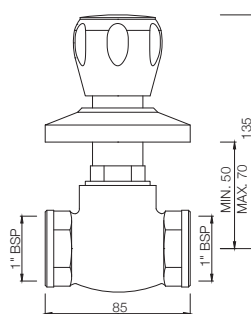

SUMTHING SPECIAL

SQT-514EKN

Concealed Stop Cock with Sliding Flange, 15 mm
Also available SQT-514FKN
Concealed Stop Cock with Sliding Flange, 20 mm
MRP: Rs. 1,050/1,150

SPL-551

Flush Cock with Wall Flange,
25 mm size with Lever Handle
MRP: Rs. 2,075

SPL-553

Flush Cock with Wall Flange,
25 mm size with Plain Knob
MRP: Rs. 1,925