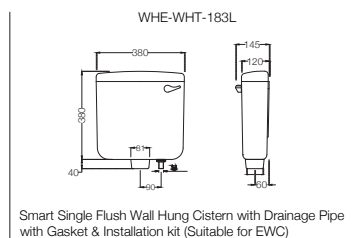

ELEMENTS | Sanitaryware

ECS-WHT-751S220SPPZ

Bowl With Cistern For Coupled WC With PP Soft Close Seat Cover, Hinges, Dual Flush Cistern Fitting, Fixing Accessories And Accessories Set, Size: 390x670x780 mm, S Trap- 220 mm
MRP: Rs. 5,900

ECS-WHT-751S220NPPZ

Bowl With Cistern For Coupled WC With PP Normal Close Seat Cover, Hinges, Dual Flush Cistern Fitting, Fixing Accessories And Accessories Set, Size: 390x670x780 mm, S Trap- 220 mm
MRP: Rs. 5,600

ECS-WHT-751P180SPPZ

Bowl With Cistern For Coupled WC With PP Soft Close Seat Cover, Hinges, Dual Flush Cistern Fitting, Fixing Accessories And Accessories Set, Size: 390x670x760 mm, P Trap- 180 mm
MRP: Rs. 5,900

ECS-WHT-751P180NPPZ

Bowl With Cistern For Coupled WC With PP Normal Close Seat Cover, Hinges, Dual Flush Cistern Fitting, Fixing Accessories And Accessories Set, Size: 390x670x760 mm, P Trap- 180 mm
MRP: Rs. 5,600

ECS-WHT-551SNPP183LZ

EWC With Wall Hung Cistern, Drainage L Bend Pipe, Gasket And Installation Kit With PP Normal Close Seat Cover, Hinges, Fixing Accessories And Accessories Set, Size: 360x545x395 mm, S Trap
MRP: Rs. 4,000