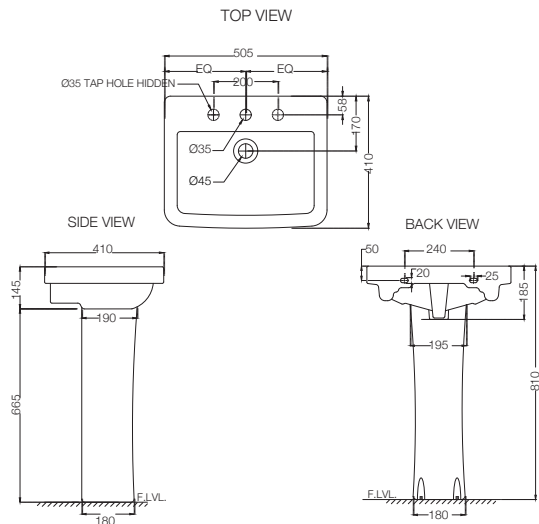

AIS-WHT-101801

Wall Hung Basin with Fixing Accessories,
Size : 505x410x185mm
MRP: Rs. 1,750

AIS-WHT-101305

Half pedestal with Fixing Accessories
for AIS-WHT- 101801
MRP: Rs. 1,190 | Set MRP: Rs. 2,940