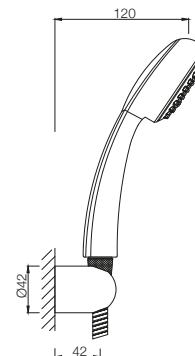

HAND SHOWERS

SAE-1929SH555

Hand Shower Pack (Single flow 80 mm round shape hand shower with 1.5M long spirochrome flex hose & wall bracket, 1929, 547D8 & 555)
MRP: Rs. 1,925

SAE-551SH555

Hand Shower Pack (Single flow 70 mm round shape hand shower with 1.5M long spirochrome flex hose & wall bracket, 551, 547D8 & 555)
MRP: Rs. 1,675