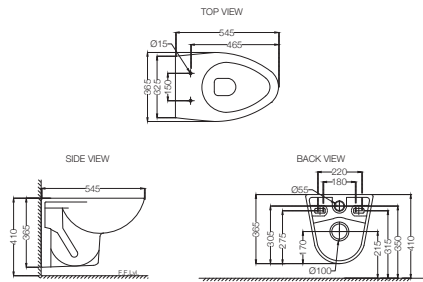

SANITARYWARE

ELEMENTS | Sanitaryware

ECS-WHT-951SPP

Wall Hung WC With PP Soft Close Seat Cover,
Hinges, Accessories Set,
Size: 365x545x365 mm
MRP: Rs. 4,790

ECS-WHT-951NPP

Wall Hung WC With PP Normal Close Seat Cover,
Hinges, Accessories Set,
Size: 365x545x365 mm
MRP: Rs. 4,490