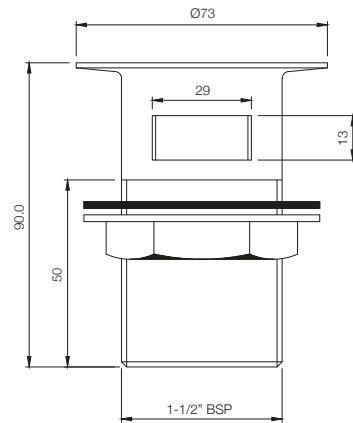

ALE-544NFT
Waste Coupling Full Thread, 32 mm
Also available ALE-544NHT
Waste Coupling Half Thread, 32 mm
MRP: Rs. 425/425