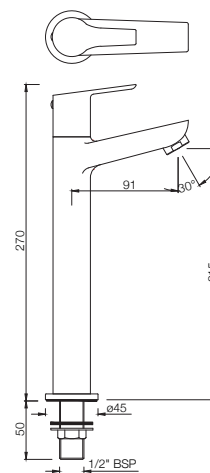

Quarter Turn

BASIN

APR-101001M
Pillar Cock
MRP: Rs. 1,400

APR-101021M
Pillar Cock with Extension Body
MRP: Rs. 2,050

ASPIRE

APR-101123
Swan Neck Tap With Left Hand Operating
MRP: Rs. 1,700

APR-101127
Swan Neck Tap With Right Hand Operating
MRP: Rs. 1,700