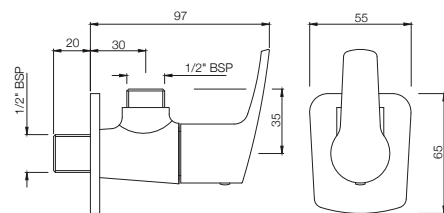

TAPS

STE-107037

Bib Cock with Wall Flange
MRP: Rs. 1,175

STELLA

STE-107041
2-Way Bib Cock with Wall Flange
MRP: Rs. 1,350

STE-107107
Long Body Bib Cock with Wall Flange
MRP: Rs. 1,375

STE-107053
Angular Stop Cock with Wall Flange
MRP: Rs. 800