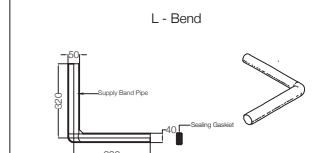

ELEMENTS | Sanitaryware

ECS-WHT-751S220SPPZ

Bowl With Cistern For Coupled WC With PP Soft Close Seat Cover, Hinges, Dual Flush Cistern Fitting, Fixing Accessories And Accessories Set, Size: 390x670x780 mm, S Trap- 220 mm
MRP: Rs. 5,900

ECS-WHT-751S220NPPZ

Bowl With Cistern For Coupled WC With PP Normal Close Seat Cover, Hinges, Dual Flush Cistern Fitting, Fixing Accessories And Accessories Set, Size: 390x670x780 mm, S Trap- 220 mm
MRP: Rs. 5,600

ECS-WHT-751P180SPPZ

Bowl With Cistern For Coupled WC With PP Soft Close Seat Cover, Hinges, Dual Flush Cistern Fitting, Fixing Accessories And Accessories Set, Size: 390x670x760 mm, P Trap- 180 mm
MRP: Rs. 5,900

ECS-WHT-751P180NPPZ

Bowl With Cistern For Coupled WC With PP Normal Close Seat Cover, Hinges, Dual Flush Cistern Fitting, Fixing Accessories And Accessories Set, Size: 390x670x760 mm, P Trap- 180 mm
MRP: Rs. 5,600

ECS-WHT-551SNPP183LZ

EWC With Wall Hung Cistern, Drainage L Bend Pipe, Gasket And Installation Kit With PP Normal Close Seat Cover, Hinges, Fixing Accessories And Accessories Set, Size: 360x545x395 mm, S Trap
MRP: Rs. 4,000