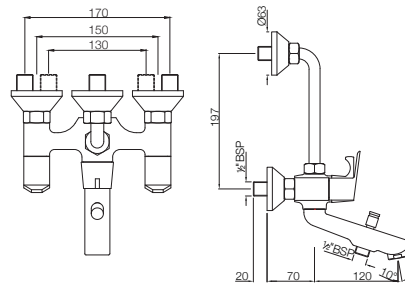

BATH & SHOWER

APR-101273
Wall Mixer with provision for Overhead Shower with 115 mm Long Bend
Pipe on Upper Side, Connecting Legs & Wall Flanges
MRP: Rs. 4,550

ASPIRE

APR-101281

Wall Mixer 3-in-1 System with provision for both Hand Shower & Overhead Shower complete with 115 mm Long Bend Pipe, Connecting Legs & Wall Flange (without Hand & Overhead Shower)
MRP: Rs. 5,000