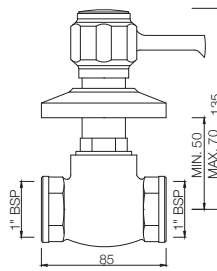

DLX-553
Flush Cock with Wall Flange,
25 mm size with Plain Knob
MRP: Rs. 1,925