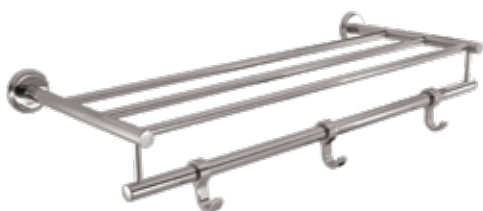

BATH ACCESSORIES

AEC-1111N

Towel Rail 600mm Long, Stainless Steel
MRP: Rs. 1,150

AEC-1111NB

Towel Rail 450mm Long, Stainless Steel
MRP: Rs. 1,100

AEC-1121N

Towel Ring Round
MRP: Rs. 675

BATH ACCESSORIES

AEC-1131N
Soap Dish
MRP: Rs. 675

AEC-1133
Soap Dish (Polycarbonate)
MRP: Rs. 1,025

AEC-1141N
Tumbler Holder
MRP: Rs. 625

BATH ACCESSORIES

AEC-1151N
Toilet Paper Holder
MRP: Rs. 700

AEC-1161N
Double Coat Hook
MRP: Rs. 500

AEC-1181N
Towel Shelf 600 mm long with Lower
Hangers, Stainless Steel
MRP: Rs. 3,150

BATH ACCESSORIES

AEC-1181NA

Towel Shelf 450 mm long with Lower Hangers,
Stainless Steel
MRP: Rs. 2,925

AEC-1191N

Single Robe Hook
MRP: Rs. 400