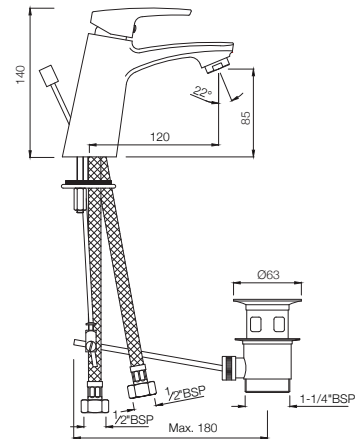

STELLA

STELLA

SINGLE LEVER

STELLA

Single Lever

BASIN

STE-107011B

Single Lever Basin Mixer without Popup Waste with 450mm Long Braided Hoses
MRP: Rs. 2,950

STE-107051B

Single Lever Basin Mixer with Popup Waste with 450mm Long Braided Hoses
MRP: Rs. 3,650

STE-107005B

Single Lever Tall Boy without Popup Waste System, with 600mm Long Braided Hoses
MRP: Rs. 4,050