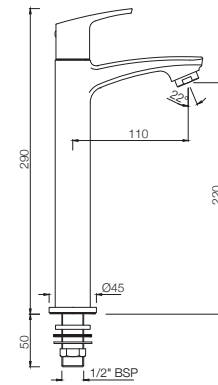

STELLA

Quarter Turn

BASIN

STE-107001
Pillar Cock
MRP: Rs. 1,475

STE-107021
Pillar Cock with Extension Body
MRP: Rs. 2,175

STE-107123
Swan Neck Tap with Left Hand
Operating Knob
MRP: Rs. 1,800

STELLA

STE-107127
Swan Neck Tap with Right Hand
Operating Knob
MRP: Rs. 1,800