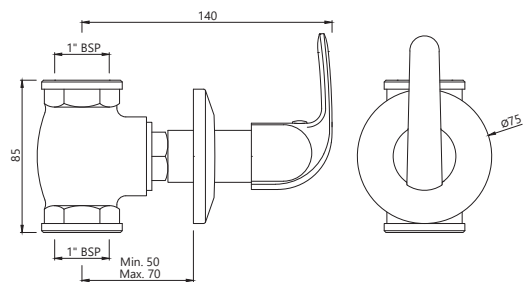

ORBIT

ORB-105081
Flush Cock with Wall Flange, Size 25mm
MRP: Rs. 2,100

BATH TUB SPOUT