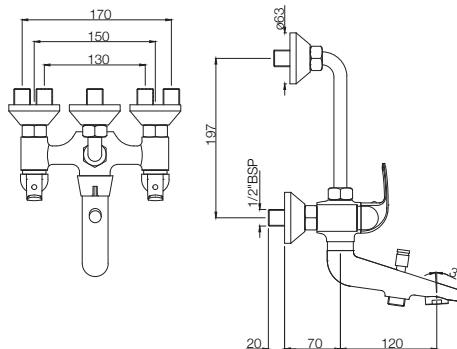

BATH & SHOWER

ORB-105273
Wall Mixer with Provision for Overhead Shower with 115mm
Long Bend Pipe On Upper Side, Connecting Legs & Wall Flanges
MRP: Rs. 4,750

ORBIT

ORB-105281

Wall Mixer 3-in-1 System with Provision for both Hand Shower and Overhead Shower Complete with 115mm Long Bend Pipe, Connecting Legs & Wall Flange (without Hand & Overhead Shower)
MRP: Rs. 5,150