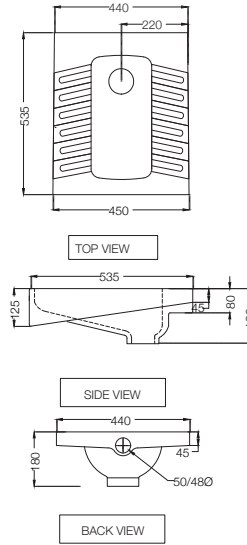

ECS-WHT-933
Table Top Basin,
Size: 430x375x130 mm
MRP: Rs. 2,300