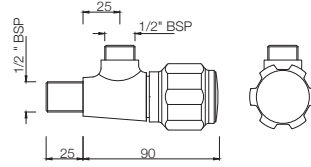

Two Way Bib Cock with Wall Flange
MRP: Rs. 1,375

DLX-513BKN

Stop Cock, Female End
MRP: Rs. 850

DELUX

DLX-526NKN
Basin Inlet Connection (Angle Valve)
MRP: Rs. 725

DLX-526AFKN
2-Way Angle Valve with Wall Flange
Also available DLX-526AKN
2 Way Angle Valve
MRP: Rs. 1,300/1,250