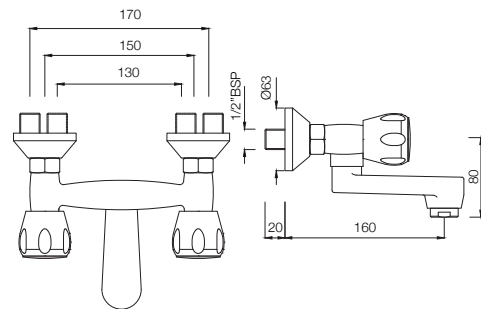

SUMTHING SPECIAL

SQT-519KN

Wall Mixer 3-in-1 System with 115 mm Bend Pipe and Aerator
MRP: Rs. 4,950

SQT-520KN

Wall Mixer Non-telephonic Shower System with Aerator
MRP: Rs. 2,925

KITCHEN

SQT-521S

Sink Mixer with Swinging Pipe Spout (Wall Mounted Model)
MRP: Rs. 3,250