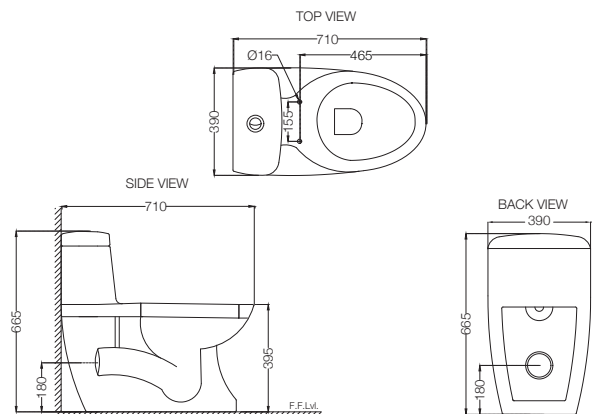

Single Piece WC With PP Normal Close Seat Cover,
Hinges, Dual Flush Cistern Fitting, Fixing Accessories
And Accessories Set, Size: 385x710x690 mm, S Trap- 220 mm
MRP: Rs. 14,100

CMS-WHT-103851P180SPP

Single Piece WC With PP Soft Close Seat Cover,
Hinges, Dual Flush Cistern Fitting, Fixing Accessories,
Size: 390x710x665 mm, P Trap- 180 mm
MRP: Rs. 14,400