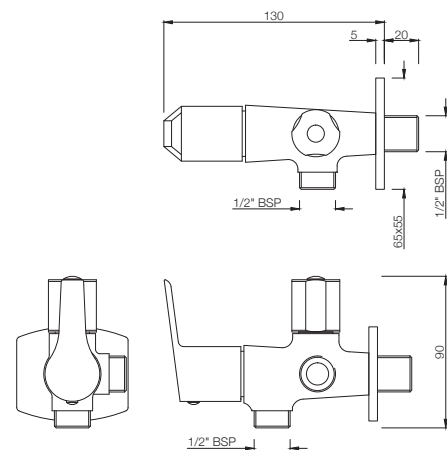

ASPIRE

APR-101053

Angular Stop Cock with Wall Flange
MRP: Rs. 750

APR-101067

2-Way Angular Stop Cock with Wall Flange
MRP: Rs. 1,375

APR-101069

Concealed Stop Cock, reduced body with
Adjustable Wall Flange, Size:15 mm
MRP: Rs. 1,025