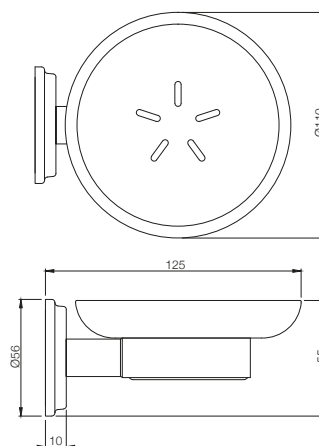

AEC-1133
Soap Dish (Polycarbonate)
MRP: Rs. 1,025