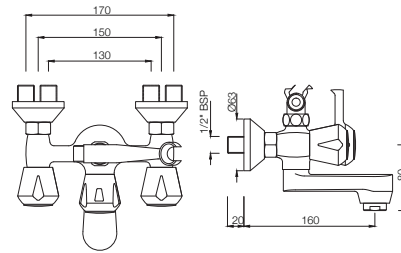

MQT-517BKN
Wall Mixer with 115 mm Long Bend Pipe for connection to Overhead Shower (with Bush & Piston Diverter Fitting) with Aerator
MRP: Rs. 4,400