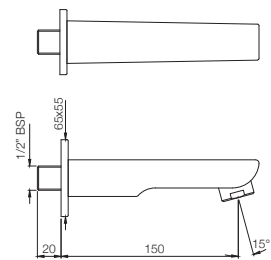

ASPIRE

APR-101099
 Concealed Stop Cock, reduced body with Adjustable Wall Flange, Size: 20 mm
 MRP: Rs. 1,125

APR-101081
 Flush Cock with Wall Flange, Size: 25 mm
 MRP: Rs. 2,025

BATH TUB SPOUT

SPE-101429
 Aspire Bath Tub Spout with Wall Flange
 MRP: Rs. 1,050