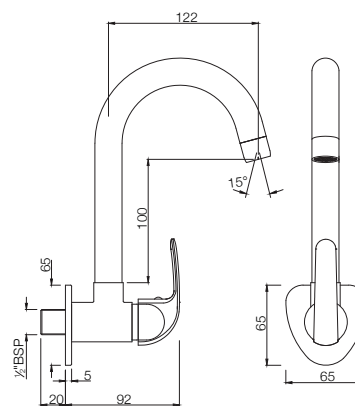

ORBIT

TAPS

ORB-105037

Bib Cock with Wall Flange
MRP: Rs. 1,275

ORB-105041

2-Way Bib Cock with Wall Flange
MRP: Rs. 1,400

ORB-105107

Long Body Bib Cock with Wall Flange
MRP: Rs. 1,500