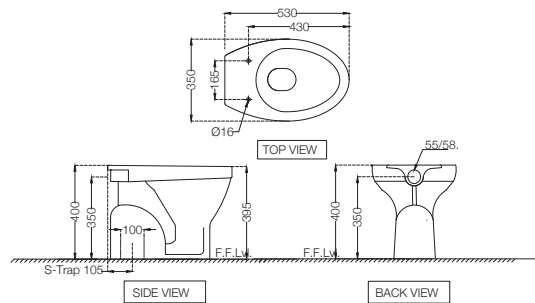

ELEMENTS | Sanitaryware

ECS-WHT-551SSPP

EWC With PP Soft Close Seat Cover, Hinges, Fixing Accessories and Accessories Set, Size: 360x545x395 mm, S Trap

MRP: Rs. 2,850

ECS-WHT-551SNPP

EWC With PP Normal Close Seat Cover, Hinges, Fixing Accessories And Accessories Set, Size: 360x545x395 mm, S Trap

MRP: Rs.2,550

ECS-WHT-551PSPP

EWC With PP Soft Close Seat Cover, Hinges, Fixing Accessories, Size: 360x475x395 mm, P Trap

MRP: Rs. 2,850

ECS-WHT-551PNPP

EWC With PP Normal Close Seat Cover, Hinges, Fixing Accessories, Size: 360x475x395 mm, P Trap

MRP: Rs. 2,550

ECS-WHT-553SSPP

EWC With PP Soft Close Seat Cover, Hinges, Fixing Accessories And Accessories Set, Size: 350x530x400 mm, S Trap

MRP: Rs. 2,900

ECS-WHT-553SNPP

EWC With PP Normal Close Seat Cover, Hinges, Fixing Accessories And Accessories Set, Size: 350x530x400 mm, S Trap

MRP: Rs. 2,600