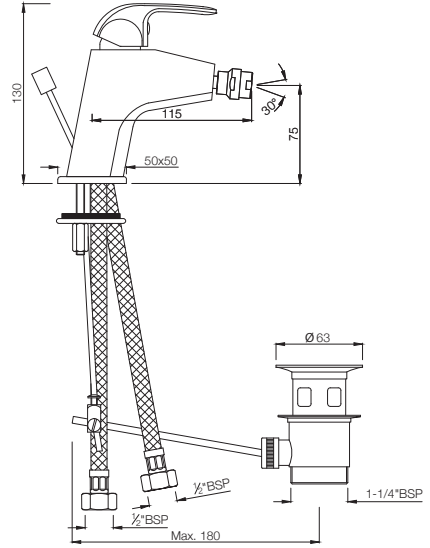

ORB-105149
Single Lever Exposed Shower Mixer for Connection to Hand Shower with Connecting Legs & Wall Flanges
MRP: Rs. 3,450

ORBIT

BIDET

ORB-105213B
Single Lever 1-Hole Bidet Mixer with Popup Waste System with 375mm Long Braided Hoses
MRP: Rs. 3,650