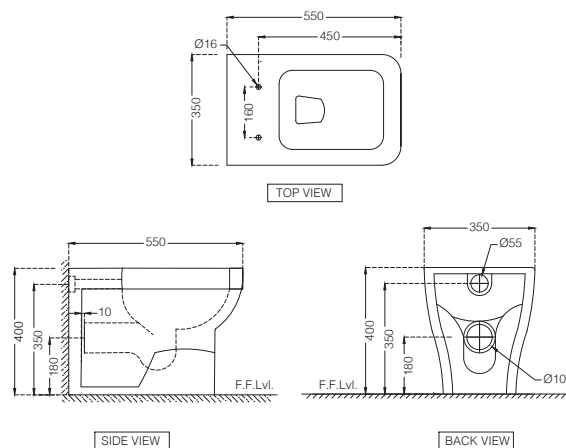

AIS-WHT-101751P180NPPSMZ

Bowl With Cistern For Coupled WC With PP Normal Close Slim Seat Cover, Hinges, Dual Flush Cistern Fitting, Fixing Accessories And Accessories Set, Size: 395x680x775 mm, P Trap-180 mm MRP: Rs. 7,250

AIS-WHT-101751P180SPPSMZ

Bowl With Cistern For Coupled WC With PP Soft Close Slim Seat Cover, Hinges, Dual Flush Cistern Fitting, Fixing Accessories And Accessories Set, Size: 395x680x775 mm, P Trap-180 mm MRP: Rs. 7,550

ASPIRE

AIS-WHT-101151
 Floor Mounted Bidet With Fixing Accessories,
 Size: 350x550x400 mm
 MRP. RS. 5,150

AIS-WHT-101955P180SPPSM
 Back To Wall WC With PP Soft Close
 Slim Seat Cover, Hinges and Fixing
 Accessories Set, Size: 350x550x400 mm,
 P Trap-180 mm
 MRP. RS.6,150