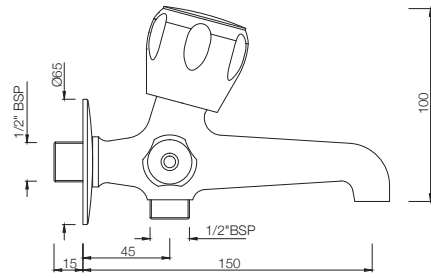

SQT-511AKN
Bib Cock With Nozzle
MRP: Rs. 950

SQT-512KN
Long Body Bib Cock with Wall
Flange & Aerator
MRP: Rs. 1,325

SUMTHING SPECIAL

SQT-512AKN
2-Way Long Body Bib Cock
with Wall Flange
MRP: Rs. 1,450

SQT-512ANKN
2-Way Bib Cock with Wall Flange
MRP: Rs. 1,375