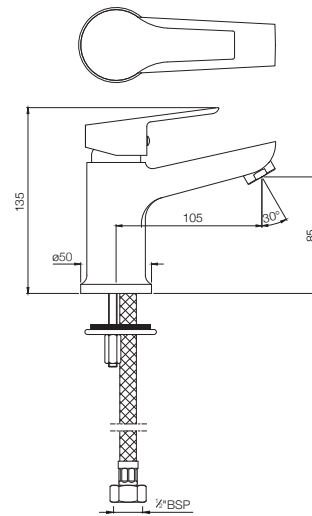

ASPIRE

SINGLE LEVER

ASPIRE

Single Lever

BASIN

APR-101011NB

Single Lever Basin Mixer without Pop-up Waste with 450 mm Long Braided Hoses
MRP: Rs. 2,875

APR-101051B