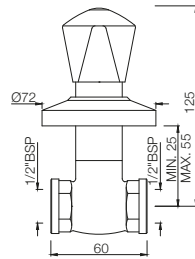

TQT-514A
Concealed Stop Cock Heavy Body with Cap, 15 mm
Also available TQT-514C, Concealed Stop Cock Heavy
Body with Cap, 20 mm
MRP: Rs. 1,100/ 1,200

TROPICAL

TQT-514E

Concealed Stop Cock with Sliding Flange, 15 mm
 Also available TQT-514F, Concealed Stop Cock
 with Sliding Flange, 20 mm
 MRP: Rs. 1,050/1,150