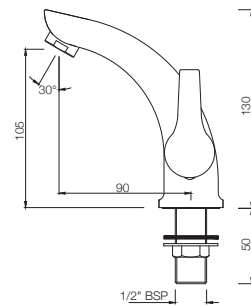

Quarter Turn

BASIN

APR-101001M
Pillar Cock
MRP: Rs. 1,400

APR-101021M
Pillar Cock with Extension Body
MRP: Rs. 2,050

ASPIRE

APR-101123
Swan Neck Tap With Left Hand Operating
MRP: Rs. 1,700

APR-101127
Swan Neck Tap With Right Hand Operating
MRP: Rs. 1,700