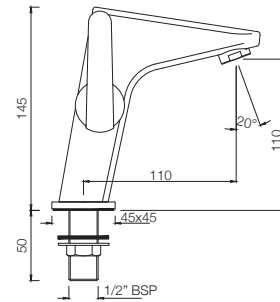

Quarter Turn

BASIN

ORB-105001N
Pillar Cock
MRP: Rs. 1,600

ORB-105021N
Pillar Cock with Extension Body
MRP: Rs. 2,350

ORBIT

ORB-105123
Swan Neck Tap
with Left Hand Operating Knob
MRP: Rs. 1,975

ORB-105127
Swan Neck Tap
with Right Hand Operating Knob
MRP: Rs. 1,975