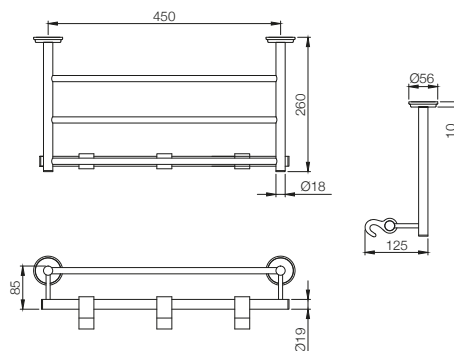

AEC-1181N
Towel Shelf 600 mm long with Lower
Hangers, Stainless Steel
MRP: Rs. 3,150

BATH ACCESSORIES

AEC-1181NA

Towel Shelf 450 mm long with Lower Hangers,
Stainless Steel
MRP: Rs. 2,925

AEC-1191N

Single Robe Hook
MRP: Rs. 400