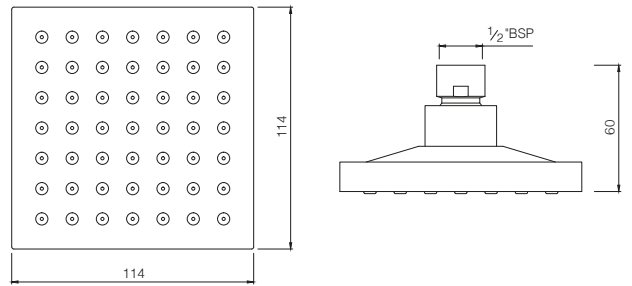

SHOWERS

EOS-1995

Overhead Shower 80 mm dia Round Shape Multi Flow (ABS Body Chrome Plated with Gray Face Plate) with Rubit Cleaning System
MRP: Rs. 1,600

EOS-442

Overhead Shower 114X114 mm Square Shape Single Flow (ABS Body Chrome Plated) with Rubit Cleaning System
MRP: Rs. 750