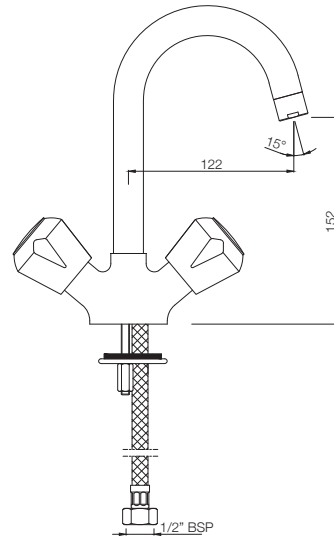

MQT-522S
Sink Cock with Swinging Pipe Spout
(Wall Mounted Model)
MRP: Rs. 1,625

MQT-523S
Sink Cock with Swinging Pipe Spout
(Table Mounted Model)
MRP: Rs. 1,925

MARVEL

TAPS

MQT-511KN
Bib Cock Short Body
MRP: Rs. 875