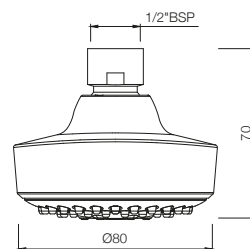

SHOWERS

EOS-542A

Overhead Shower 125 mm Round Shape
Single Flow (ABS Body Chrome Plated with
Gray Face Plate) with Rubit Cleaning System
MRP: Rs. 775

EOS-491

Overhead Shower 70 mm Round Shape
Single Flow (ABS Body Chrome Plated with
Gray Face Plate) with Rubit Cleaning System
MRP: Rs. 875

EOS-1985

Overhead Shower 80 mm Round Shape Single Flow (ABS Body
Chrome Plated with Gray Face Plate) with Rubit Cleaning System
MRP: Rs. 1,150