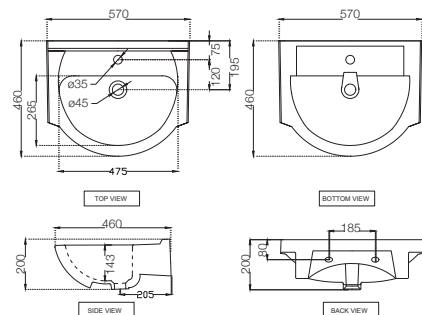

ELEMENTS | Sanitaryware

ECS-WHT-803
Wall Hung Basin(Compatible With Pillor Cock)
With Fixing Accessories, Size: 455x350x165 mm
MRP: Rs. 1,200

ECS-WHT-501
Semi Recessed Basin,
Size: 570x460x200 mm
MRP: Rs. 2,400