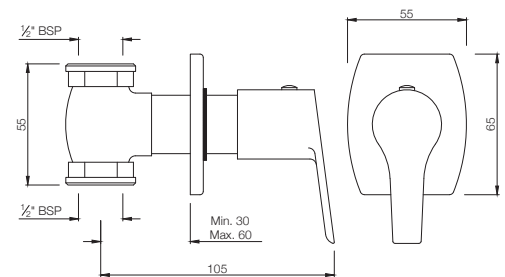

ASPIRE

APR-101053

Angular Stop Cock with Wall Flange
MRP: Rs. 750

APR-101067

2-Way Angular Stop Cock with Wall Flange
MRP: Rs. 1,375

APR-101069

Concealed Stop Cock, reduced body with
Adjustable Wall Flange, Size:15 mm
MRP: Rs. 1,025