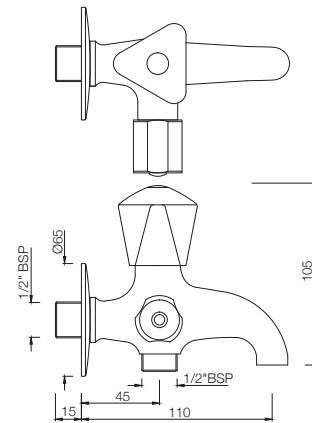

TQT-511A
Bib Cock With Nozzle
MRP: Rs. 950

TQT-512
Long Body Bib Cock with Wall Flange
and Aerator
MRP: Rs. 1,325

TROPICAL

TQT-512A
Two Way Long Body Bib Cock with Wall Flange
MRP: Rs. 1,450

TQT-512AN
Two Way Bib Cock with Wall Flange
MRP: Rs. 1,375