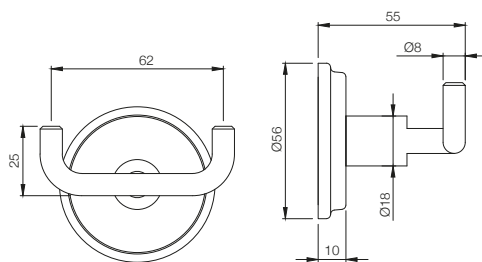

AEC-1181N
Towel Shelf 600 mm long with Lower
Hangers, Stainless Steel
MRP: Rs. 3,150

BATH ACCESSORIES

AEC-1181NA

Towel Shelf 450 mm long with Lower Hangers,
Stainless Steel
MRP: Rs. 2,925

AEC-1191N

Single Robe Hook
MRP: Rs. 400