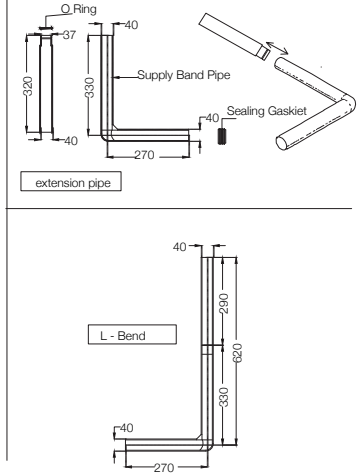

ECS-WHT-933
Table Top Basin,
Size: 430x375x130 mm
MRP: Rs. 2,300