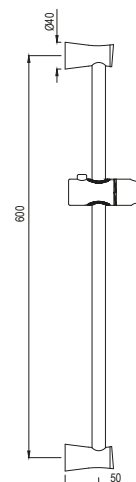

SHOWERS

SAE-1931SH555

Hand Shower Pack (Multi flow 80 mm round shape hand shower with 1.5M long spirochrome flex hose & wall bracket, 1931, 547D8 & 555)
MRP: Rs. 2,250

SAE-1197N

Sliding Rail 19mm dia. & 600mm Long Round Shape with Hand Shower Holder
MRP: Rs. 1,500