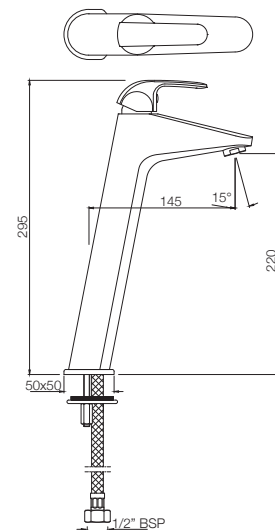

ORBIT

Single Lever

BASIN

ORB-105011B

Single Lever Basin Mixer without Popup Waste
with 450mm Long Braided Hoses
MRP: Rs. 2,950

ORB-105051B

Single Lever Basin Mixer with Popup Waste
with 450mm Long Braided Hoses
MRP: Rs. 3,650

ORB-105005B

Single Lever Tall Boy without Popup Waste
System, with 600mm Long Braided Hoses
MRP: Rs. 4,050