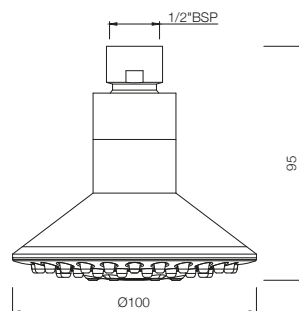

SHOWERS

OVERHEAD SHOWERS

EOS-538RB

Diamond Shower 65 mm Round Shape
Single Flow (ABS Body Chrome Plated With
Gray Face Plate) with Rubit Cleaning System
MRP: Rs. 625

EOS-541RB

Overhead Shower 80 mm Round Shape
Single Flow (ABS Body Chrome Plated With
Gray Face Plate) with Rubit Cleaning System
MRP: Rs. 650

EOS-542N

Overhead Shower 100 mm Round Shape
Single Flow (ABS Body Chrome Plated with
Gray Face Plate) with Rubit Cleaning System
MRP: Rs. 650