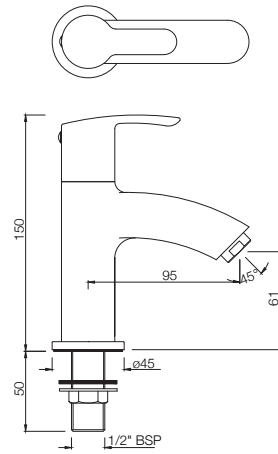

COSMO

BIDET

Quarter Turn

BASIN