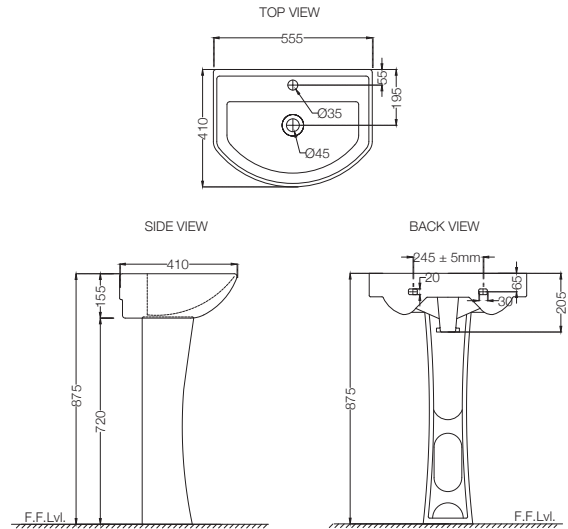

ECS-WHT-501
 Semi Recessed Basin,
 Size: 570x460x200 mm
 MRP: Rs. 2,400

ELEMENTS | Sanitaryware

ECS-WHT-801
 Wall Hung Basin With Fixing Accessories,
 Size: 555x410x205 mm
 MRP: Rs. 1,675

ECS-WHT-301
 Full Pedestal for ECS-WHT-801, 805
 MRP: Rs. 1,190
 Set MRP: Rs. 2,865