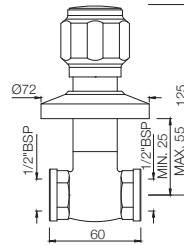

DLX-551
Flush Cock with Wall Flange,
25 mm size with Lever Handle
MRP: Rs. 2,075