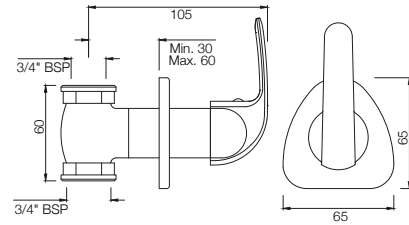

ORB-105081
Flush Cock with Wall Flange, Size 25mm
MRP: Rs. 2,100