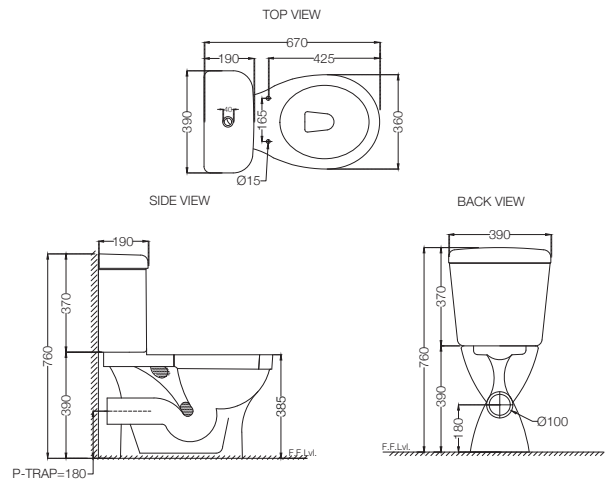

ECS-WHT-551SNPP183LZ

EWC With Wall Hung Cistern, Drainage L Bend Pipe, Gasket And Installation Kit With PP Normal Close Seat Cover, Hinges, Fixing Accessories And Accessories Set, Size: 360x545x395 mm, S Trap
MRP: Rs. 4,000