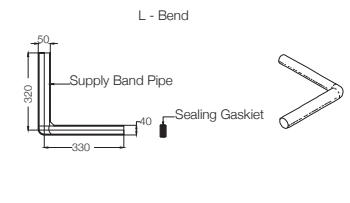

Smart Single Flush Wall Hung Cistern with Drainage Pipe with Gasket & Installation kit (Suitable for EWC)

ECS-WHT-451LE
Orissa Pan With L Bend And Extension,
Size: 440x575x250 mm
MRP: Rs. 2,090