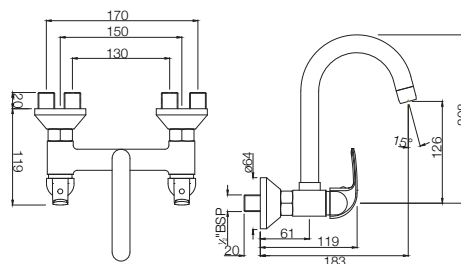

ORB-105347

Sink Cock with Swinging Spout (Wall Mounted Model) with Wall Flange
MRP: Rs. 1,625