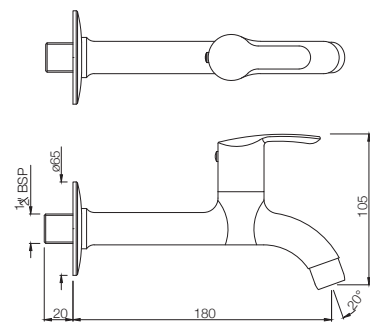

COSMO

TAPS

COS-103037
Bib Cock with Wall Flange
MRP: Rs. 1,050

COS-103041
2-Way Bib Cock with Wall Flange
MRP: Rs. 1,200

COS-103107
Long Body Bib Cock with Wall Flange
MRP: Rs. 1,275

COSMO

COS-103053
Angular Stop Cock with Wall Flange
MRP: Rs. 750