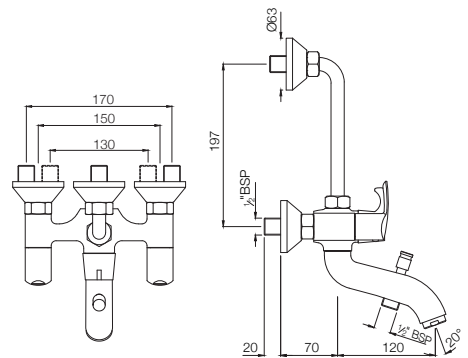

BATH & SHOWER

COS-103273
Wall Mixer with provision for Overhead Shower with 115 mm Long Bend
Pipe on Upper Side, Connecting Legs & Wall Flanges
MRP: Rs. 4,550

COSMO

COS-103281

Wall Mixer 3-in-1 System with provision for both Hand Shower & Overhead Shower, complete with 115 mm Long Bend Pipe, Connecting Legs & Wall Flange (without Hand & Overhead Shower)
MRP: Rs. 5,000