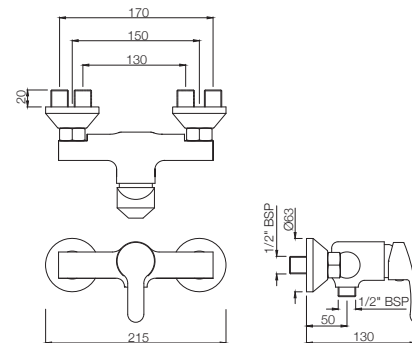

COS-103149

Single Lever Exposed Shower Mixer for Connection to Hand Shower with Connecting Legs & Wall Flanges
MRP: Rs. 3,350

COSMO

BIDET

COS-103213B
Single Lever 1-Hole Bidet Mixer with Popup Waste System
with 375mm Long Braided Hoses
MRP: Rs. 3,575