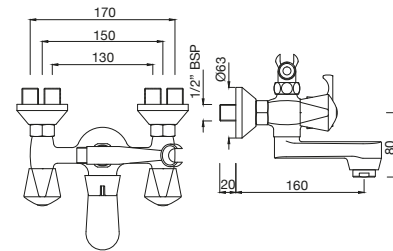

TQT-517B
Wall Mixer with 115 mm Long Bend Pipe for
Connection to Overhead Shower (with Bush
& Piston Diverter Fitting) with Aerator
MRP: Rs. 4,400