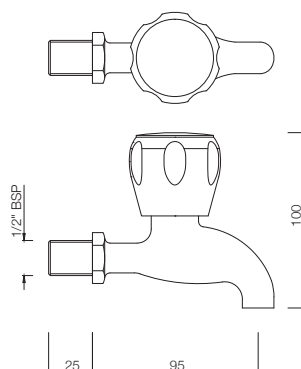

SQT-522S
Sink Cock with Swinging Pipe Spout
(Wall Mounted Model)
MRP: Rs. 1,625

SQT-523S
Sink Cock with Swinging Pipe Spout
(Table Mounted Model)
MRP: Rs. 1,925

SUMTHING SPECIAL

TAPS

SQT-511KN
Bib Cock Short Body
MRP: Rs. 875