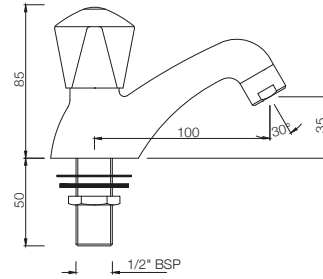

TROPICAL

TQT-508
Pillar Cock Super Deluxe with Aerator
MRP: Rs. 1,250

BATH & SHOWER