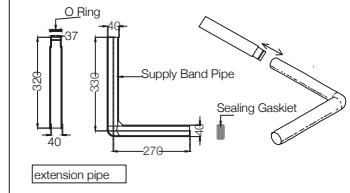

ECS-WHT-453
Orissa Pan,
Size: 405x510x250 mm
MRP: Rs. 1,390

ECS-WHT-453LE
Orissa Pan With L Bend And Extension,
Size: 405x510x250 mm
MRP: Rs. 1,590