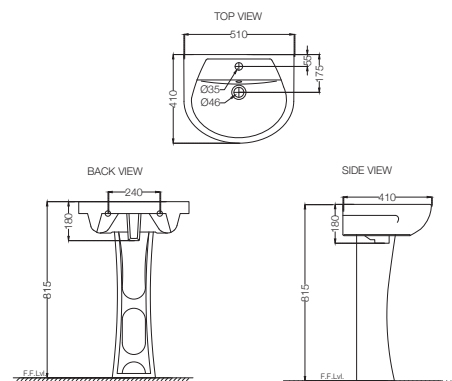

COSMO

CMS-WHT-103751P180NPP

Bowl For Coupled WC With PP Normal Close Seat Cover, Hinges, Fixing Accessories And Accessories Set, Size: 400x665x810 mm, P Trap- 180 mm
MRP: Rs. 5,800

CMS-WHT-103201

Cistern With Dual Flush Cistern Fitting For 103751S220SPP/ NPP, 103751P180NPP/ SPP
MRP: Rs. 3,200 | Set MRP: Rs. 9,000

CMS-WHT-103801

Wall Hung Basin With Fixing Accessories, Size: 540x395x185 mm
MRP: Rs. 2,525

CMS-WHT-103301

Full Pedestal For 103801, 103803
MRP: Rs. 1,625 | Set MRP: Rs. 4,150

CMS-WHT-103803

Wall Hung Basin With Fixing Accessories, Size: 510x410x180 mm
MRP: Rs. 2,325

CMS-WHT-103301

Full Pedestal For 103801, 103803
MRP: Rs. 1,625 | Set MRP: Rs. 3,950