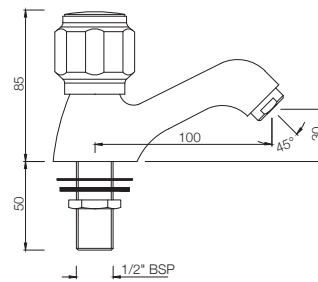

DELUX

Full Turn

BASIN

DLX-516KN

Central Hole Basin Mixer with Extended Casted Spout with 450 mm Long Braided Hoses
MRP: Rs. 2,900

DLX-510KN

Swan Neck Tap with Left Hand Operating Knob with Aerator, also available DLX-510AKN with Right Hand Operating Knob with Aerator
MRP: Rs. 1,675 / 1,675

DLX-507KN

Pillar Cock Rocket Type with Aerator
MRP: Rs. 1,200