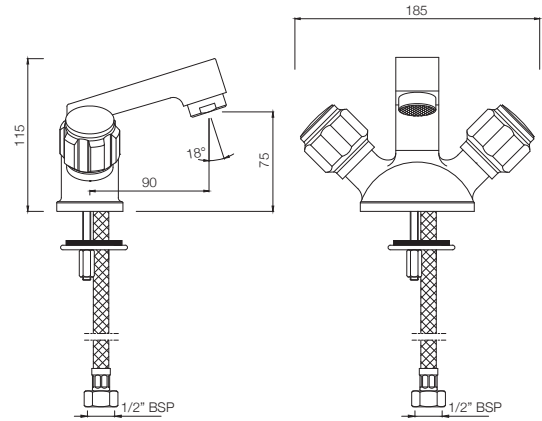

DELUX

Full Turn

BASIN

DLX-516KN

Central Hole Basin Mixer with Extended Casted Spout with 450 mm Long Braided Hoses
MRP: Rs. 2,900

DLX-510KN

Swan Neck Tap with Left Hand Operating Knob with Aerator, also available DLX-510AKN with Right Hand Operating Knob with Aerator
MRP: Rs. 1,675 / 1,675