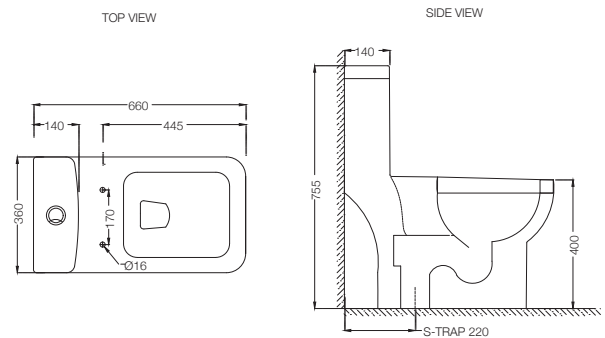

ASPIRE

AIS-WHT-101951NPPSM

Wall Hung WC With PP Normal Close Slim Seat Cover, Hinges, Accessories Set, Size: 340x510x360 mm MRP: Rs. 5,500

AIS-WHT-101951SPPSM

Wall Hung WC With PP Soft Close Slim Seat Cover, Hinges, Accessories Set, Size: 340x510x360 mm MRP: Rs. 5,800

AIS-WHT-101551SNPPSM

EWC With PP Normal Close Slim Seat Cover, Hinges, Fixing Accessories And Accessories Set, Size: 340x515x405 mm, S Trap MRP: Rs. 3,500

AIS-WHT-101551SSPPSM

EWC With PP Soft Close Slim Seat Cover, Hinges, Fixing Accessories And Accessories Set, Size: 340x515x405 mm, S Trap MRP: Rs. 3,800

AIS-WHT-101851S220NPPSM

Single Piece WC With PP Normal Close Slim Seat Cover, Hinges, Dual Flush Cistern Fittings, Fixing Accessories And Accessories Set, Size: 360x660x755 mm, S Trap- 220 mm MRP: Rs. 10,000

AIS-WHT-101851S220SPPSM

Single Piece WC With PP Soft Close Slim Seat Cover, Hinges, Dual Flush Cistern Fittings, Fixing Accessories And Accessories Set, Size: 360x660x755 mm, S Trap- 220 mm MRP: Rs. 10,300