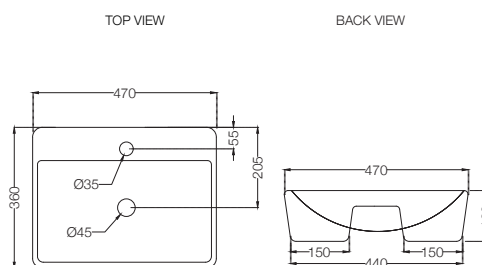

ASPIRE

AIS-WHT-101151
Floor Mounted Bidet With Fixing Accessories,
Size: 350x550x400 mm
MRP. RS. 5,150