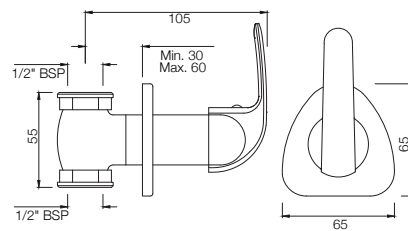

ORBIT

ORB-105053
Angular Stop Cock with Wall Flange
MRP: Rs. 825

ORB-105067
2-Way Angular Stop Cock with Wall Flange
MRP: Rs. 1,475

ORB-105069
Concealed Stop Cock, Reduced Body with
Adjustable Wall Flange, Size 15mm
MRP: Rs. 1,025