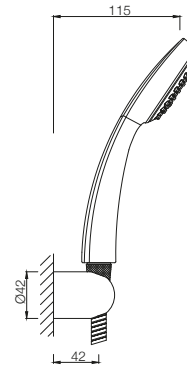

HAND SHOWERS

SAE-1929SH555

Hand Shower Pack (Single flow 80 mm round shape hand shower with 1.5M long spirochrome flex hose & wall bracket, 1929, 547D8 & 555)
MRP: Rs. 1,925