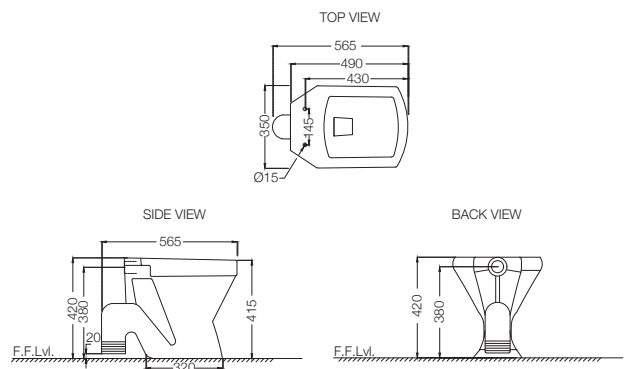

ELEMENTS | Sanitaryware

ECS-WHT-951SPP

Wall Hung WC With PP Soft Close Seat Cover,
Hinges, Accessories Set,
Size: 365x545x365 mm
MRP: Rs. 4,790

ECS-WHT-951NPP

Wall Hung WC With PP Normal Close Seat Cover,
Hinges, Accessories Set,
Size: 365x545x365 mm
MRP: Rs. 4,490

ECS-WHT-955SPP

Wall Hung WC With PP Soft Close Seat Cover,
Hinges, Accessories Set,
Size: 350x500x335 mm
MRP: Rs. 4,450

ECS-WHT-955NPP

Wall Hung WC With PP Normal Close Seat Cover,
Hinges, Accessories Set,
Size: 350x500x335 mm
MRP: Rs. 4,150

ECS-WHT-557SSPP

EWC With PP Soft Close Seat Cover,
Hinges, Fixing Accessories And Accessories Set,
Size: 350x565x420 mm, S Trap
MRP: Rs. 3,700

ECS-WHT-557SNPP

EWC With PP Normal Close Seat Cover,
Hinges, Fixing Accessories And Accessories Set,
Size: 350x565x420 mm, S Trap
MRP: Rs. 3,400