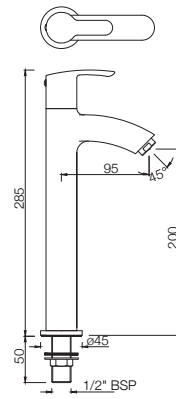

Quarter Turn

BASIN

COS-103001M
Pillar Cock
MRP: Rs. 1,400

COS-103021M
Pillar Cock with Extension Body
MRP: Rs. 2,050

COSMO

COS-103123
Swan Neck Tap With Left Hand Operating Knob
MRP: Rs. 1,700

COS-103127
Swan Neck Tap With Right Hand Operating
MRP: Rs. 1,700