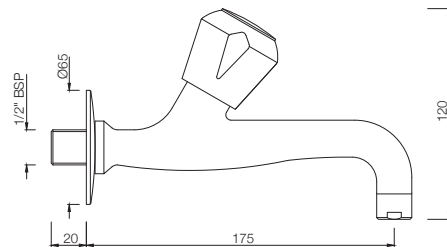

MQT-522S
Sink Cock with Swinging Pipe Spout
(Wall Mounted Model)
MRP: Rs. 1,625

MQT-523S
Sink Cock with Swinging Pipe Spout
(Table Mounted Model)
MRP: Rs. 1,925

MARVEL

TAPS

MQT-511KN
Bib Cock Short Body
MRP: Rs. 875

MQT-511AKN
Bib Cock with Nozzle
MRP: Rs. 950

MQT-512KN
Long Body Bib Cock with Wall Flange
and Aerator
MRP: Rs. 1,325

MARVEL

MQT-512AKN
2-Way Long Body Bib Cock with
Wall Flange
MRP: Rs. 1,450

MQT-512ANKN
2-Way Bib Cock with Wall Flange
MRP: Rs. 1,375