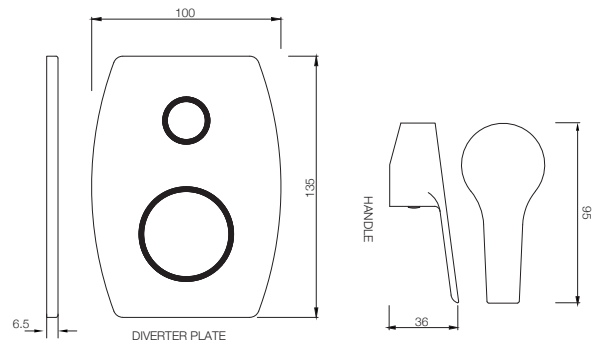

ASPIRE

BATH & SHOWER

APR-101055NK

Exposed Parts Kit of Single Lever Diverter Consisting of Operating Lever & Wall Flange (with O-rings) only (Suitable for Item ALE-055)
MRP: Rs. 700

APR-101119

Single Lever Wall Mixer with Provision of Hand Shower, But without Hand Shower
MRP: Rs. 4,400