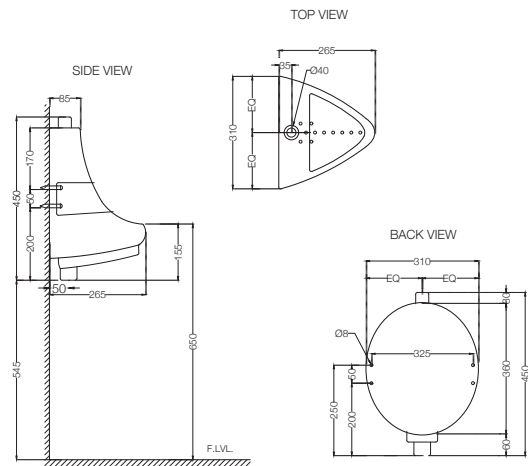

ECS-WHT-253
Urinal With Fixing Accessories,
Size: 330x315x420 mm
MRP: Rs. 1,590