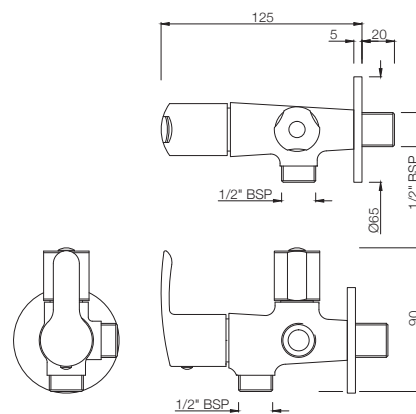

COSMO

COS-103067
2-Way Angular Stop Cock with Wall Flange
MRP: Rs. 1,375