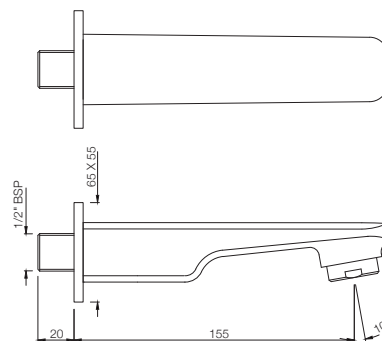

STELLA

STE-107081
 Flush Cock with Wall Flange,
 Size 25mm
 MRP: Rs. 2,100

BATH TUB SPOUT

SPE-107429
 Stella Bath Tub Spout with Wall Flange
 MRP: Rs. 1,050

SPE-107463
 Stella Bath Tub Spout with Button attachment
 for Hand Shower with Wall Flange
 MRP: Rs. 1,650