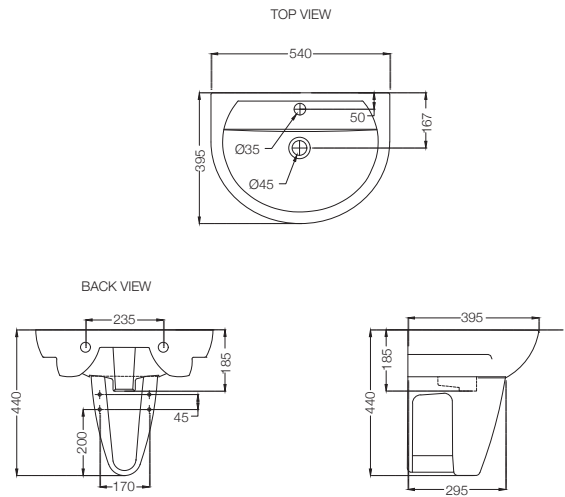

CMS-WHT-103301

Full Pedestal For 103801, 103803
MRP: Rs. 1,625 | Set MRP: Rs. 3,950

COSMO

CMS-WHT-103801

Wall Hung Basin With Fixing Accessories,
Size: 540x395x185 mm
MRP: Rs. 2,525

CMS-WHT-103305

Half Pedestal With Fixing Accessories
For 103801, 103803
MRP: Rs. Rs. 1,150 | Set MRP: Rs. 3,675