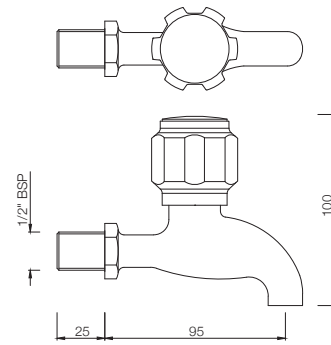

DLX-522S

Sink Cock with Swinging Pipe Spout
(Wall Mounted Model)
MRP: Rs. 1,625

DLX-523S

Sink Cock with Swinging Pipe Spout
(Table Mounted Model)
MRP: Rs. 1,925

DELUX

TAPS

DLX-511KN
Bib Cock Short Body
MRP: Rs. 875