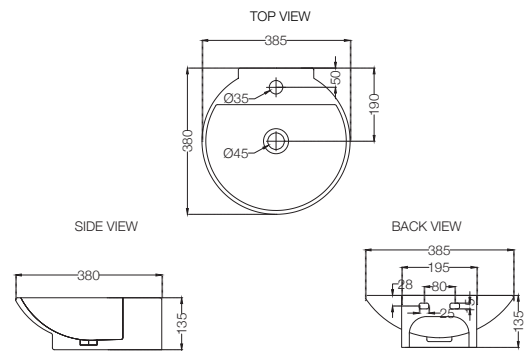

ELEMENTS | Sanitaryware

ECS-WHT-455LE
Asian Pan With L Bend And Extension,
Size: 450x535x180 mm
MRP: Rs. 1,590