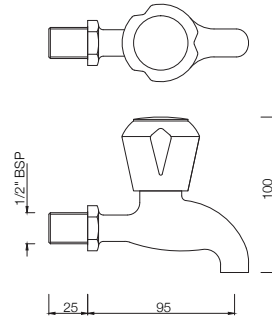

MQT-522S
Sink Cock with Swinging Pipe Spout
(Wall Mounted Model)
MRP: Rs. 1,625

MQT-523S
Sink Cock with Swinging Pipe Spout
(Table Mounted Model)
MRP: Rs. 1,925

MARVEL

TAPS

MQT-511KN
Bib Cock Short Body
MRP: Rs. 875

MQT-511AKN
Bib Cock with Nozzle
MRP: Rs. 950

MQT-512KN
Long Body Bib Cock with Wall Flange
and Aerator
MRP: Rs. 1,325

MARVEL

MQT-512AKN
2-Way Long Body Bib Cock with
Wall Flange
MRP: Rs. 1,450

MQT-512ANKN
2-Way Bib Cock with Wall Flange
MRP: Rs. 1,375