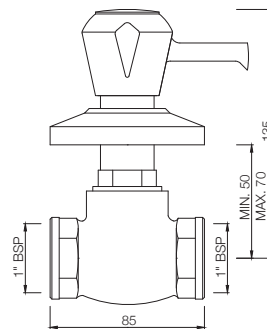

MARVEL

MQT-514CKN

Concealed Stop Cock Heavy Body with Cap, Size: 20 mm
MRP: Rs. 1,200

MQT-514EKN

Concealed Stop Cock with Sliding Flange, Size: 15 mm
Also available MQT-514FKN in Size: 20 mm
MRP: Rs. 1,050/1,150

MVF-551

Flush Cock with Wall Flange, 25 mm size with Lever Handle
MRP: Rs. 2,075