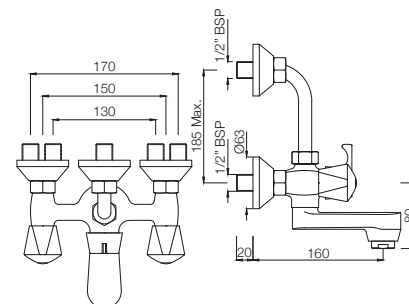

TROPICAL

TQT-508
Pillar Cock Super Deluxe with Aerator
MRP: Rs. 1,250

BATH & SHOWER