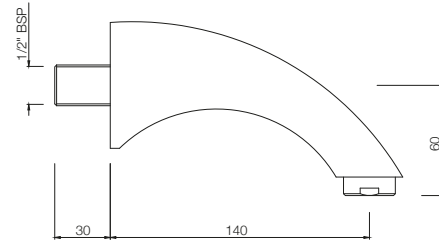

SAE-547D8

Spirochrome flex tube 8mm dia & 1.5M Long with Nuts
MRP: Rs.550

ALLIED

ALLIED

ALE-534
Bath Tub Spout Heavy
MRP: Rs. 1,275

ALE-536A
Shower Arm 240 mm Long (Light Weight) Round Shape
for Wall Mounted Showers with Wall Flange
MRP: Rs. 475