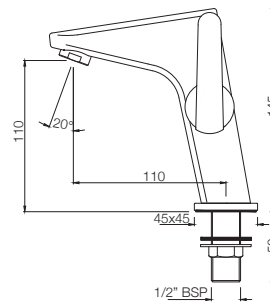

Quarter Turn

BASIN

ORB-105001N
Pillar Cock
MRP: Rs. 1,600

ORB-105021N
Pillar Cock with Extension Body
MRP: Rs. 2,350

ORBIT

ORB-105123
Swan Neck Tap
with Left Hand Operating Knob
MRP: Rs. 1,975

ORB-105127
Swan Neck Tap
with Right Hand Operating Knob
MRP: Rs. 1,975