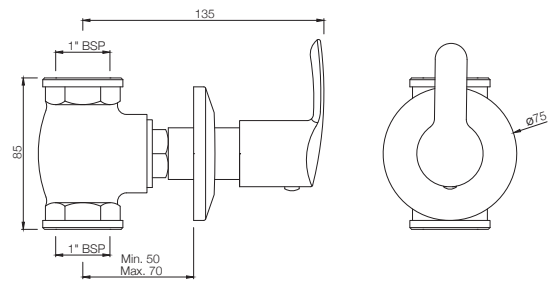

COSMO

COS-103099

Concealed Stop Cock, reduced body with Adjustable Wall Flange, Size: 20 mm
MRP: Rs. 1,125

COS-103081

Flush Cock with Wall Flange, Size: 25 mm
MRP: Rs. 2,025

BATH TUB SPOUT

SPE-103429

Cosmo Bath Tub Spout with Wall Flange
MRP: Rs. 1,050