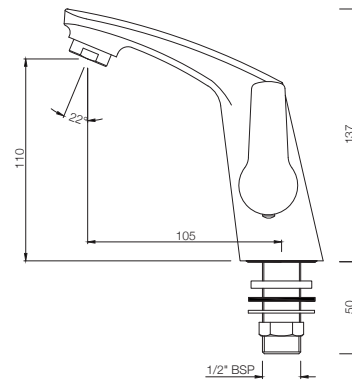

STELLA

Quarter Turn

BASIN

STE-107001
Pillar Cock
MRP: Rs. 1,475

STE-107021
Pillar Cock with Extension Body
MRP: Rs. 2,175

STE-107123
Swan Neck Tap with Left Hand
Operating Knob
MRP: Rs. 1,800

STELLA

STE-107127
Swan Neck Tap with Right Hand
Operating Knob
MRP: Rs. 1,800