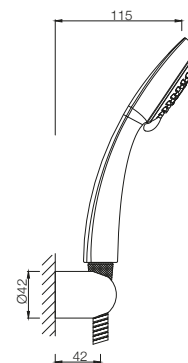

SHOWERS

SAE-1931SH555

Hand Shower Pack (Multi flow 80 mm round shape hand shower with 1.5M long spirochrome flex hose & wall bracket, 1931, 547D8 & 555)
MRP: Rs. 2,250

SAE-1197N

Sliding Rail 19mm dia. & 600mm Long Round Shape with Hand Shower Holder
MRP: Rs. 1,500