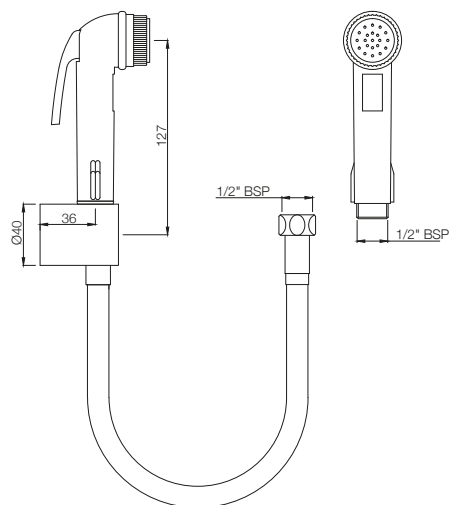

ALLIED

ALE-BLK-583

Hand Shower (Health Faucet) (ABS Body)
with 1.2 Meter Long PVC Tube & Wall Hook
MRP: Rs. 825

ALE-CHR-585

Hand Shower (Health Faucet) (ABS Body)
with 1 Meter Long Easy Flex Tube in
Chrome Finish & Wall Hook
MRP: Rs. 1,050

ALE-IVY-585

Hand Shower (Health Faucet) (ABS Body) with
1 Meter Long Easy Flex Tube in Chrome Finish
& Wall Hook
MRP: Rs. 925

ALLIED

ALE-BLK-585

Hand Shower (Health Faucet) (ABS Body) with 1 Meter Long Easy Flex Tube in Chrome Finish & Wall Hook
MRP: Rs. 925

ALE-CHR-593

Hand Shower (Health Faucet) (ABS Body) with 8mm dia, 1 Meter Long Flexible Tube & Wall Hook
MRP: Rs. 1,200

ALE-IVC-593

Hand Shower (Health Faucet) (ABS Body) with 8mm Dia, 1 Meter Long Flexible Tube & Wall Hook
MRP: Rs. 1,025