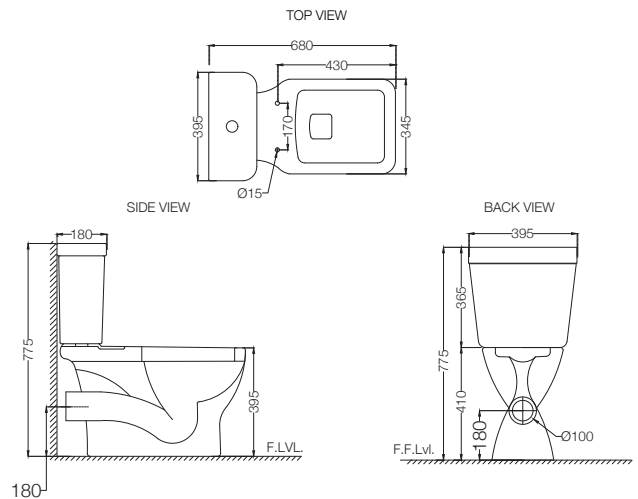

AIS-WHT-101751P180SPPSMZ

Bowl With Cistern For Coupled WC With PP Soft Close Slim Seat Cover, Hinges, Dual Flush Cistern Fitting, Fixing Accessories And Accessories Set, Size: 395x680x775 mm, P Trap-180 mm MRP: Rs. 7,550