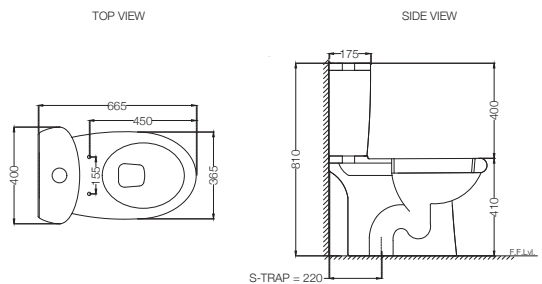

CMS-WHT-103751P180SPP

Bowl For Coupled WC With PP Soft Close Seat Cover, Hinges, Fixing Accessories And Accessories Set, Size: 400x665x810 mm, P Trap - 180 mm
MRP: Rs. 6,100

CMS-WHT-103201

Cistern With Dual Flush Cistern Fitting For 103751S220SPP/ NPP, 103751P180NPP/ SPP
MRP: Rs. 3,200
Set MRP: Rs. 9,300