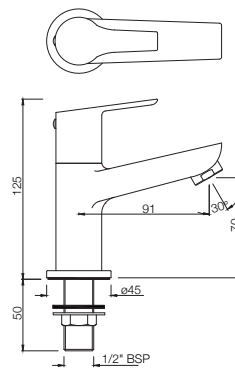

APR-101021M
Pillar Cock with Extension Body
MRP: Rs. 2,050