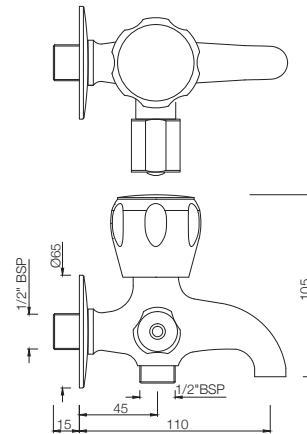

SQT-511AKN
Bib Cock With Nozzle
MRP: Rs. 950

SQT-512KN
Long Body Bib Cock with Wall
Flange & Aerator
MRP: Rs. 1,325

SUMTHING SPECIAL

SQT-512AKN
2-Way Long Body Bib Cock
with Wall Flange
MRP: Rs. 1,450

SQT-512ANKN
2-Way Bib Cock with Wall Flange
MRP: Rs. 1,375