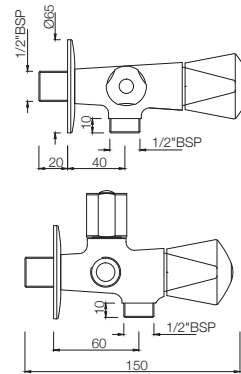

TQT-514A
Concealed Stop Cock Heavy Body with Cap, 15 mm
Also available TQT-514C, Concealed Stop Cock Heavy
Body with Cap, 20 mm
MRP: Rs. 1,100/ 1,200