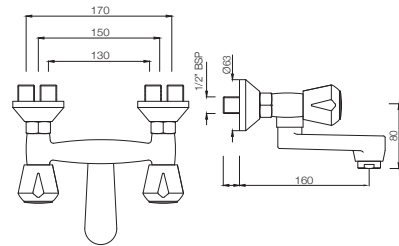

MARVEL

MQT-520KN
Wall Mixer Non-telephonic Shower System
with Aerator
MRP: Rs. 2,925

KITCHEN