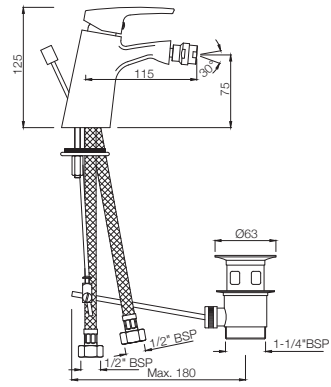

STE-107149
Single Lever Exposed Shower Mixer for Connection to
Hand Shower with Connecting Legs & Wall Flanges
MRP: Rs. 3,400

STELLA

BIDET

STE-107213B

Single Lever 1-Hole Bidet Mixer with Popup Waste System with 375mm Long Braided Hoses
MRP: Rs. 3,650

STELLA

Quarter Turn

BASIN

STE-107001
Pillar Cock
MRP: Rs. 1,475

STE-107021
Pillar Cock with Extension Body
MRP: Rs. 2,175

STE-107123
Swan Neck Tap with Left Hand
Operating Knob
MRP: Rs. 1,800

STELLA

STE-107127
Swan Neck Tap with Right Hand
Operating Knob
MRP: Rs. 1,800