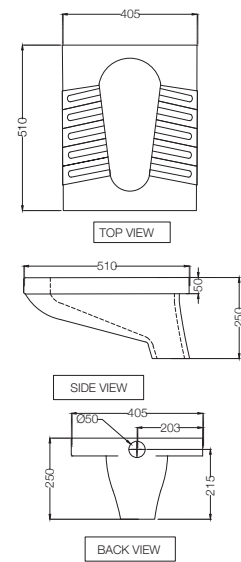

ELEMENTS | Sanitaryware

ECS-WHT-551PNPP183LZ
EWC With Wall Hung Cistern, Drainage L Bend Pipe,
Gasket And Installation Kit With PP Normal Close Seat Cover,
Hinges, Fixing Accessories and Accessories Set,
Size: 360x475x395 mm, P Trap
MRP: Rs. 4,000

ECS-WHT-451LE
Orissa Pan With L Bend And Extension,
Size: 440x575x250 mm
MRP: Rs. 2,090

ECS-WHT-453LE
Orissa Pan With L Bend And Extension,
Size: 405x510x250 mm
MRP: Rs. 1,590