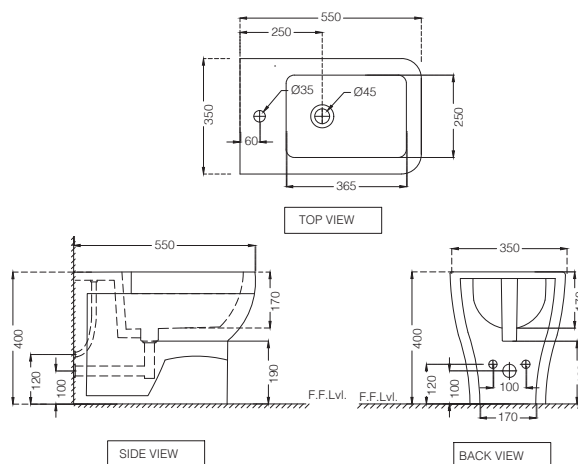

AIS-WHT-101955P180SPPSM
Back To Wall WC With PP Soft Close
Slim Seat Cover, Hinges and Fixing
Accessories Set, Size: 350x550x400 mm,
P Trap-180 mm
MRP. RS.6,150