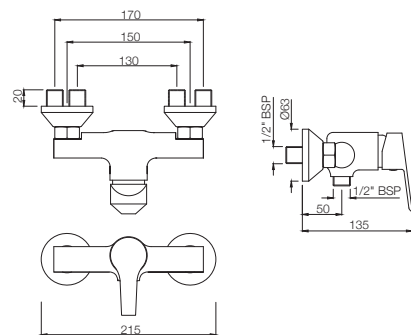

APR-101149

Single Lever Exposed Shower Mixer for Connection to Hand Shower with Connecting Legs & Wall Flanges
MRP: Rs. 3,350

ASPIRE

BIDET

APR-101213B
Single Lever 1-Hole Bidet Mixer
with Popup Waste System with
375mm Long Braided Hoses
MRP: Rs. 3,575