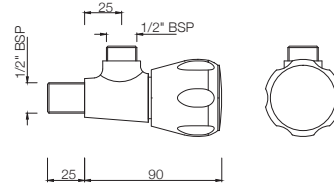

SQT-526AFKN
2-Way Angle Valve with Wall Flange
Also available SQT-526AKN
2 Way Angle Valve
MRP: Rs. 1,300/1,250