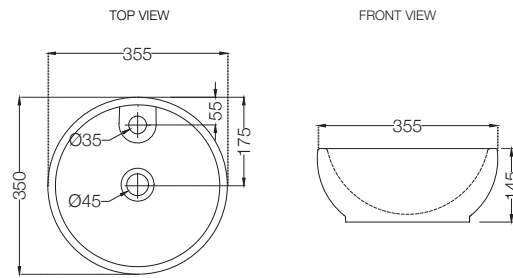

ECS-WHT-601
Counter Top Basin,
Size: 530x440x200 mm, Shape: Oval
MRP: Rs. 2,200