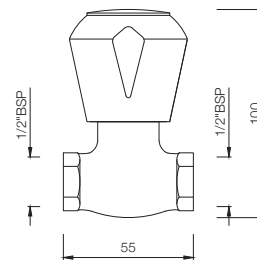

MARVEL

MQT-512AKN
2-Way Long Body Bib Cock with
Wall Flange
MRP: Rs. 1,450

MQT-512ANKN
2-Way Bib Cock with Wall Flange
MRP: Rs. 1,375

MQT-513BKN
Stop Cock, Female End
MRP: Rs. 850