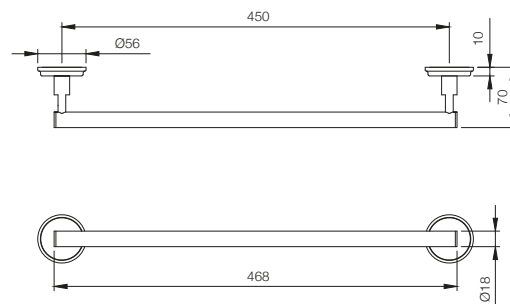

BATH ACCESSORIES

AEC-1111N

Towel Rail 600mm Long, Stainless Steel
MRP: Rs. 1,150

AEC-1111NB

Towel Rail 450mm Long, Stainless Steel
MRP: Rs. 1,100

AEC-1121N

Towel Ring Round
MRP: Rs. 675

BATH ACCESSORIES