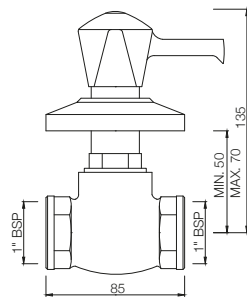

TRF-553KN

Flush Cock with Wall Flange,
25 mm size with Plain Knob
MRP: Rs. 1,925