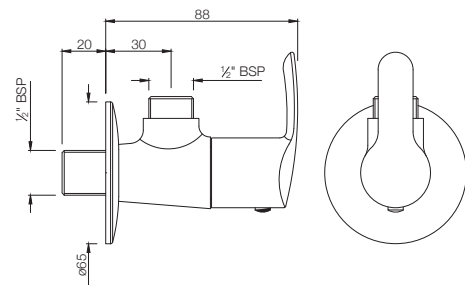

COSMO

TAPS

COS-103037
Bib Cock with Wall Flange
MRP: Rs. 1,050

COS-103041
2-Way Bib Cock with Wall Flange
MRP: Rs. 1,200

COS-103107
Long Body Bib Cock with Wall Flange
MRP: Rs. 1,275

COSMO

COS-103053
Angular Stop Cock with Wall Flange
MRP: Rs. 750