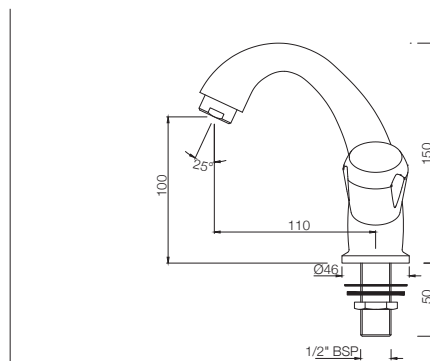

MARVEL

Quarter Turn

BASIN

MQT-516AKN

Central Hole Basin Mixer with 'U' shape Round Casted Spout with 450 mm Long Braided Hoses
MRP: Rs. 2,675

MQT-510AKN

Swan Neck Tap with Right Hand Operating Knob with Aerator, also available MQT-510KN with Left Hand Operating Knob with Aerator
MRP: Rs.1,675 / Rs. 1,675