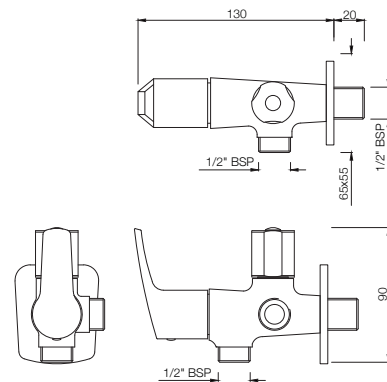

STE-107069
Concealed Stop Cock, Reduced Body
with Adjustable Wall Flange, Size 15mm
MRP: Rs. 1,025