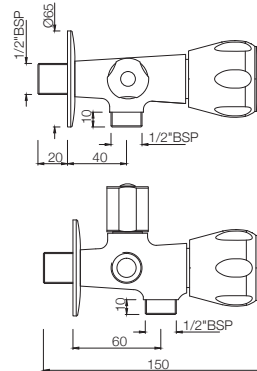

SQT-513BKN
Stop Cock, Female End
MRP: Rs. 850

SUMTHING SPECIAL

SQT-526NKN
Basin Inlet Connection (Angle Valve)
MRP: Rs. 725

SQT-526AFKN
2-Way Angle Valve with Wall Flange
Also available SQT-526AKN
2 Way Angle Valve
MRP: Rs. 1,300/1,250