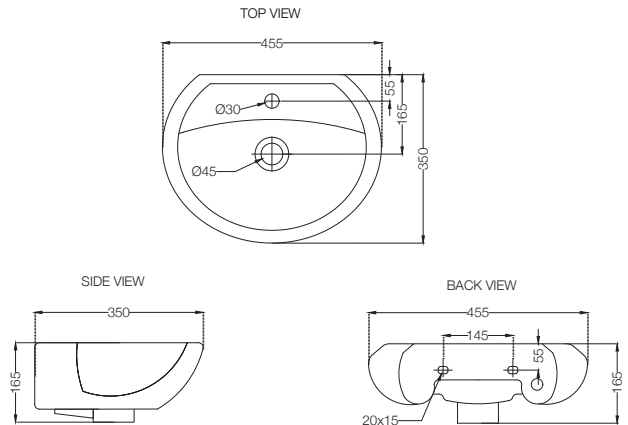

ELEMENTS | Sanitaryware

ECS-WHT-803
Wall Hung Basin(Compatible With Pillor Cock)
With Fixing Accessories, Size: 455x350x165 mm
MRP: Rs. 1,200

ECS-WHT-501
Semi Recessed Basin,
Size: 570x460x200 mm
MRP: Rs. 2,400