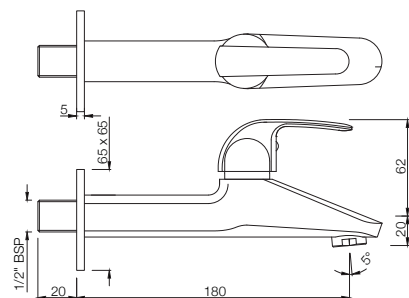

ORBIT

TAPS

ORB-105037

Bib Cock with Wall Flange
MRP: Rs. 1,275

ORB-105041

2-Way Bib Cock with Wall Flange
MRP: Rs. 1,400

ORB-105107

Long Body Bib Cock with Wall Flange
MRP: Rs. 1,500