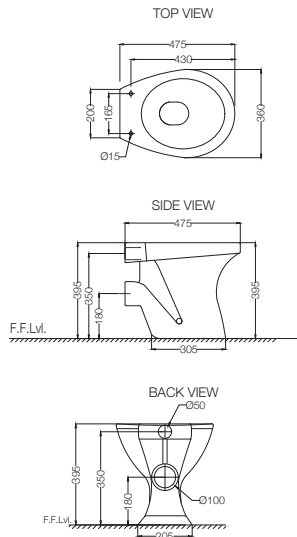

ELEMENTS | Sanitaryware

ECS-WHT-551PNPP183LZ
EWC With Wall Hung Cistern, Drainage L Bend Pipe,
Gasket And Installation Kit With PP Normal Close Seat Cover,
Hinges, Fixing Accessories and Accessories Set,
Size: 360x475x395 mm, P Trap
MRP: Rs. 4,000

ECS-WHT-451LE
Orissa Pan With L Bend And Extension,
Size: 440x575x250 mm
MRP: Rs. 2,090

ECS-WHT-453LE
Orissa Pan With L Bend And Extension,
Size: 405x510x250 mm
MRP: Rs. 1,590