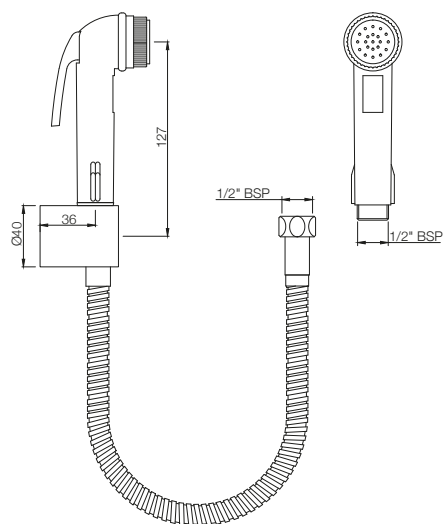

ALE-IVY-585

Hand Shower (Health Faucet) (ABS Body) with
1 Meter Long Easy Flex Tube in Chrome Finish
& Wall Hook
MRP: Rs. 925

ALLIED

ALE-BLK-585

Hand Shower (Health Faucet) (ABS Body) with 1 Meter Long Easy Flex Tube in Chrome Finish & Wall Hook
MRP: Rs. 925

ALE-CHR-593

Hand Shower (Health Faucet) (ABS Body) with 8mm dia, 1 Meter Long Flexible Tube & Wall Hook
MRP: Rs. 1,200

ALE-IVC-593

Hand Shower (Health Faucet) (ABS Body) with 8mm Dia, 1 Meter Long Flexible Tube & Wall Hook
MRP: Rs. 1,025