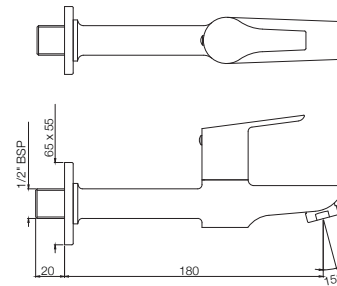

ASPIRE

TAPS

APR-101037

Bib Cock with Wall Flange
MRP: Rs. 1,050

APR-101041

2-Way Bib Cock with Wall Flange
MRP: Rs. 1,200

APR-101107

Long Body Bib Cock with Wall Flange
MRP: Rs. 1,275