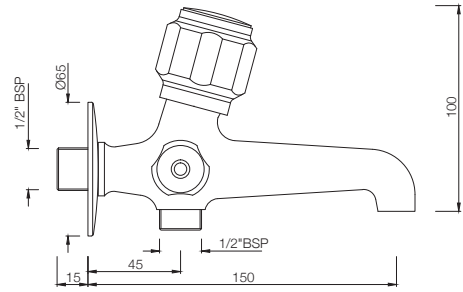

DLX-511AKN
Bib Cock with Nozzle
MRP: Rs. 950

DLX-512KN
Long Body Bib Cock with
Wall Flange and Aerator
MRP: Rs. 1,325

DELUX

DLX-512AKN

Two Way Long Body Bib Cock with Wall Flange
MRP: Rs. 1,450

DLX-512ANKN