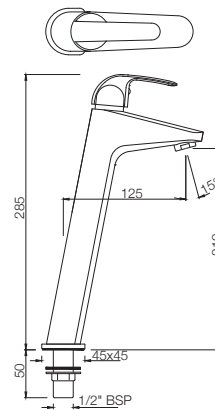

Quarter Turn

BASIN

ORB-105001N
Pillar Cock
MRP: Rs. 1,600

ORB-105021N
Pillar Cock with Extension Body
MRP: Rs. 2,350

ORBIT

ORB-105123
Swan Neck Tap
with Left Hand Operating Knob
MRP: Rs. 1,975

ORB-105127
Swan Neck Tap
with Right Hand Operating Knob
MRP: Rs. 1,975