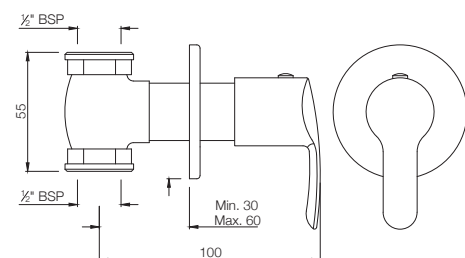

COSMO

COS-103067
2-Way Angular Stop Cock with Wall Flange
MRP: Rs. 1,375