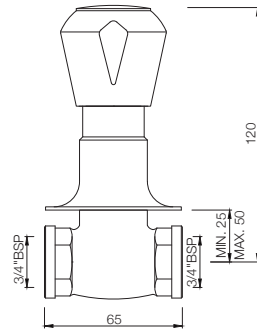

MQT-514AKN
Concealed Stop Cock Heavy Body
with Cap, Size: 15 mm
MRP: Rs. 1,100

MARVEL

MQT-514CKN

Concealed Stop Cock Heavy Body with Cap, Size: 20 mm
MRP: Rs. 1,200

MQT-514EKN

Concealed Stop Cock with Sliding Flange, Size: 15 mm
Also available MQT-514FKN in Size: 20 mm
MRP: Rs. 1,050/1,150