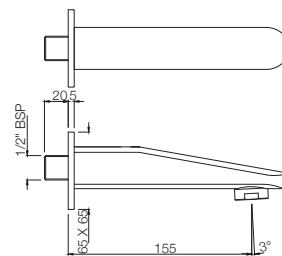

ORBIT

ORB-105099
Concealed Stop Cock, Reduced Body with Adjustable Wall Flange, Size 20mm
MRP: Rs. 1,125

ORB-105081
Flush Cock with Wall Flange, Size 25mm
MRP: Rs. 2,100

BATH TUB SPOUT

SPE-105429
Orbit Bath Tub Spout with Wall Flange
MRP: Rs. 1,050