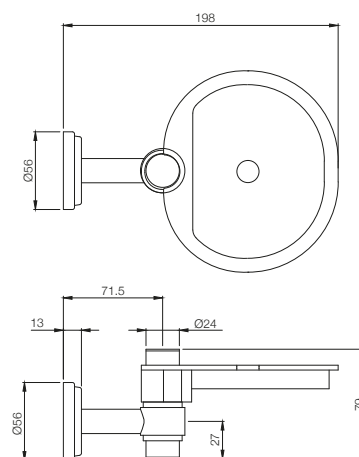

AEC-1141N
Tumbler Holder
MRP: Rs. 625