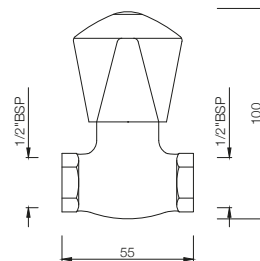

TROPICAL

TQT-512AN
Two Way Bib Cock with Wall Flange
MRP: Rs. 1,375

TQT-513B
Stop Cock, Female End
MRP: Rs. 850