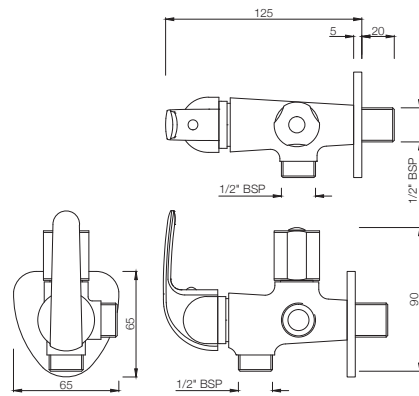

ORB-105069
Concealed Stop Cock, Reduced Body with
Adjustable Wall Flange, Size 15mm
MRP: Rs. 1,025