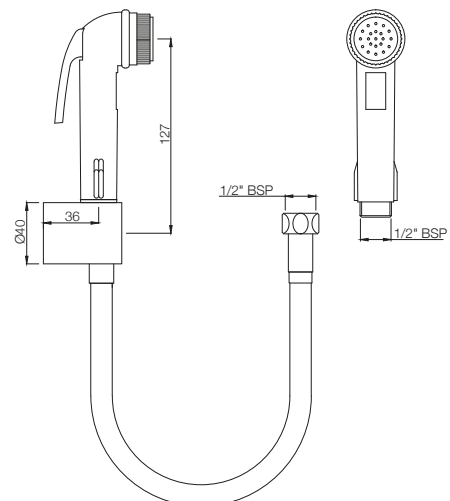

ALE-CHR-583

Hand Shower (Health Faucet) (ABS Body) with 1.2 Meter Long PVC Tube & Wall Hook
 MRP: Rs. 900

ALE-IVY-583

Hand Shower (Health Faucet) (ABS Body) with 1.2 Meter Long PVC Tube & Wall Hook
 MRP: Rs. 825

ALLIED

ALE-BLK-583

Hand Shower (Health Faucet) (ABS Body)
with 1.2 Meter Long PVC Tube & Wall Hook
MRP: Rs. 825

ALE-CHR-585

Hand Shower (Health Faucet) (ABS Body)
with 1 Meter Long Easy Flex Tube in
Chrome Finish & Wall Hook
MRP: Rs. 1,050

ALE-IVY-585

Hand Shower (Health Faucet) (ABS Body) with
1 Meter Long Easy Flex Tube in Chrome Finish
& Wall Hook
MRP: Rs. 925

ALLIED

ALE-BLK-585

Hand Shower (Health Faucet) (ABS Body) with 1 Meter Long Easy Flex Tube in Chrome Finish & Wall Hook
MRP: Rs. 925