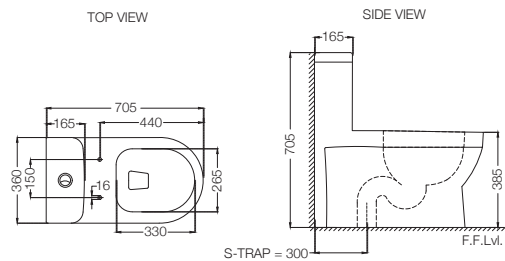

ELEMENTS | Sanitaryware

ECS-WHT-355SNPP

Anglo Indian WC With PP Normal Close Seat Cover, Hinges, Fixing Accessories And Accessories Set,
Size: 475x575x395 mm, S Trap
MRP: Rs. 5,500

ECS-WHT-355PNPP

Anglo Indian WC With PP Normal Close Seat Cover, Hinges, Fixing Accessories, Size: 475x565x390 mm, P Trap
MRP: Rs. 5,500

ECS-WHT-851S300SPPSM

Single Piece WC With PP Soft Close Slim Seat Cover, Hinges, Dual Flush Cistern Fitting, Fixing Accessories And Accessories Set,
Size: 360x705x705 mm, S Trap- 300 mm
MRP: Rs. 14,900