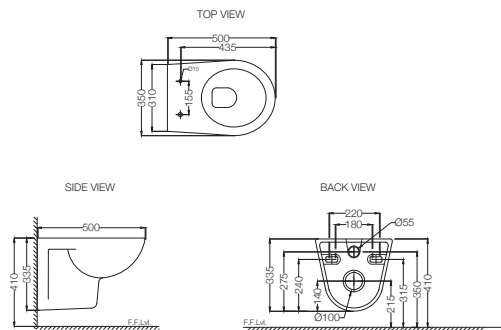

ECS-WHT-557SSPP

EWC With PP Soft Close Seat Cover,
Hinges, Fixing Accessories And Accessories Set,
Size: 350x565x420 mm, S Trap
MRP: Rs. 3,700

ECS-WHT-557SNPP

EWC With PP Normal Close Seat Cover,
Hinges, Fixing Accessories And Accessories Set,
Size: 350x565x420 mm, S Trap
MRP: Rs. 3,400