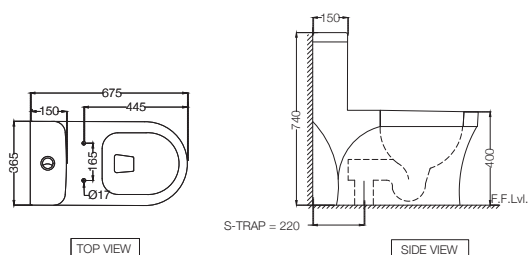

ECS-WHT-851S220NPP

Single Piece WC With PP Normal Close Seat Cover, Hinges, Dual Flush Cistern Fitting, Fixing Accessories And Accessories Set, Size: 365x675x740 mm, S Trap- 220 mm
MRP: Rs. 8,850