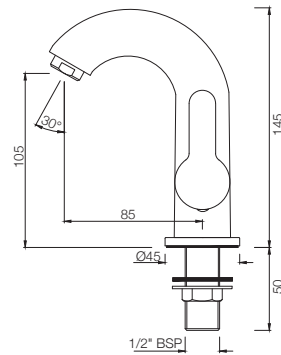

Quarter Turn

BASIN

COS-103001M
Pillar Cock
MRP: Rs. 1,400

COS-103021M
Pillar Cock with Extension Body
MRP: Rs. 2,050

COSMO

COS-103123
Swan Neck Tap With Left Hand Operating Knob
MRP: Rs. 1,700

COS-103127
Swan Neck Tap With Right Hand Operating
MRP: Rs. 1,700