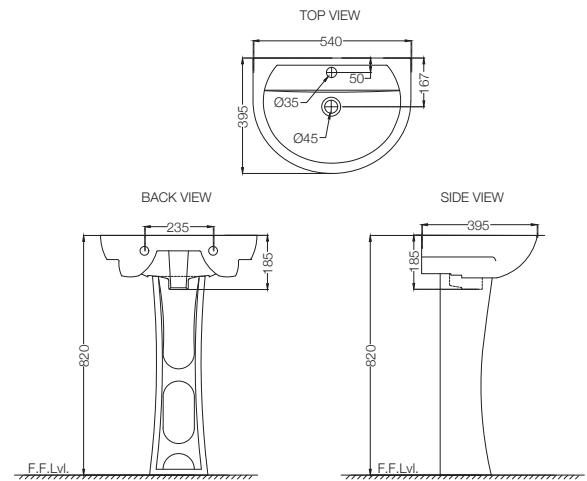

CMS-WHT-103803

Wall Hung Basin With Fixing Accessories, Size: 510x410x180 mm
MRP: Rs. 2,325

CMS-WHT-103301

Full Pedestal For 103801, 103803
MRP: Rs. 1,625 | Set MRP: Rs. 3,950