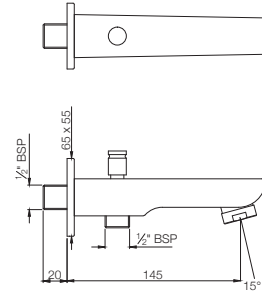

ASPIRE

SPE-101463

Aspire Bath Tub Spout with Button Attachment
for Hand Shower with Wall Flange
MRP: Rs. 1,650