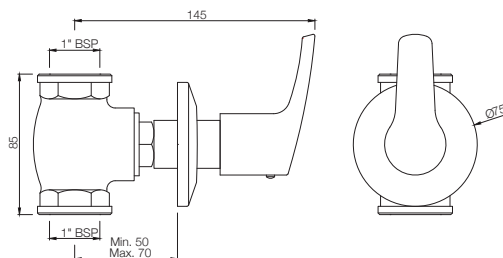

STELLA

STE-107067
2-Way Angular Stop Cock
with Wall Flange
MRP: Rs. 1,350

STE-107069
Concealed Stop Cock, Reduced Body
with Adjustable Wall Flange, Size 15mm
MRP: Rs. 1,025

STE-107099
Concealed Stop Cock, Reduced Body
with Adjustable Wall Flange, Size 20mm
MRP: Rs. 1,125

STELLA

STE-107081
 Flush Cock with Wall Flange,
 Size 25mm
 MRP: Rs. 2,100

BATH TUB SPOUT

SPE-107429
 Stella Bath Tub Spout with Wall Flange
 MRP: Rs. 1,050

SPE-107463
 Stella Bath Tub Spout with Button attachment
 for Hand Shower with Wall Flange
 MRP: Rs. 1,650