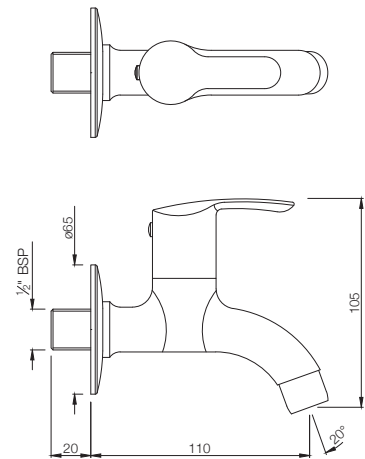

COSMO

TAPS

COS-103037
Bib Cock with Wall Flange
MRP: Rs. 1,050

COS-103041
2-Way Bib Cock with Wall Flange
MRP: Rs. 1,200

COS-103107
Long Body Bib Cock with Wall Flange
MRP: Rs. 1,275

COSMO

COS-103053
Angular Stop Cock with Wall Flange
MRP: Rs. 750