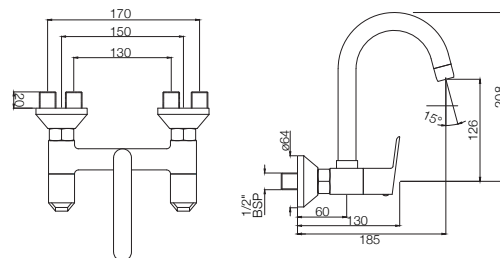

APR-101347N

Sink Cock with Swinging Spout (Wall Mounted Model) with Wall Flange
MRP: Rs. 1,525