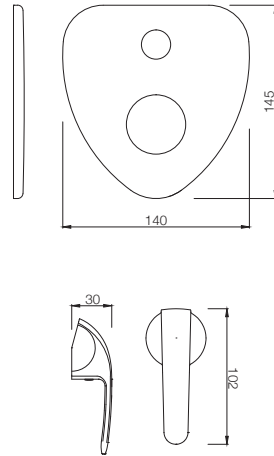

ORB-105119
Single Lever Wall Mixer with Provision of Hand Shower, But without Hand Shower
MRP: Rs. 4,550