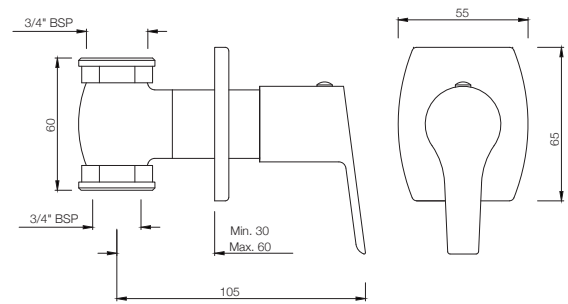

APR-101081
Flush Cock with Wall Flange, Size: 25 mm
MRP: Rs. 2,025