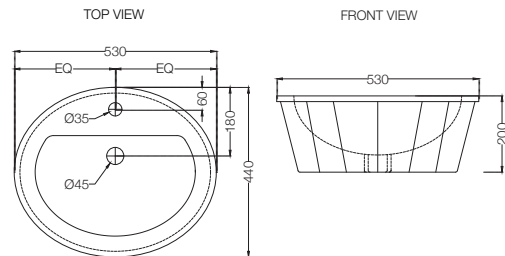

ECS-WHT-703
Under Counter Basin With Fixing Accessories,
Size: 510x405x185 mm, Shape: Oval
MRP: Rs.1,750