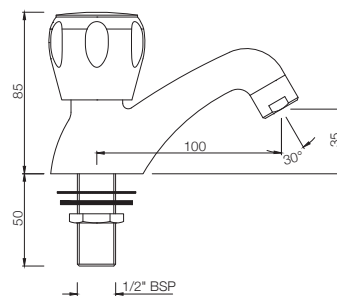

SUMTHING SPECIAL

SQT-508KN

Pillar Cock Super Deluxe with Aerator
MRP: Rs. 1,250

BATH & SHOWER

SQT-517KN

Wall Mixer Telephone Shower Arrangement only with Crutch (with Bush & Piston Diverter fitting) with Aerator Also available SQT-517AKN Wall Mixer Telephone Shower Arrangement only without Crutch (with Bush & Piston Diverter Fitting) with Aerator
MRP: Rs. 4,400/3,850

SQT-517BKN

Wall Mixer with 115 mm Long Bend Pipe for connection to Overhead Shower (with Bush & Piston Diverter Fitting) with Aerator
MRP: Rs. 4,400