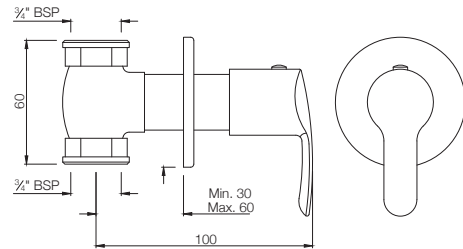

COS-103067
2-Way Angular Stop Cock with Wall Flange
MRP: Rs. 1,375

COS-103069
Concealed Stop Cock, reduced body with
Adjustable Wall Flange, Size: 15 mm
MRP: Rs. 1,025

COSMO

COS-103099

Concealed Stop Cock, reduced body with Adjustable Wall Flange, Size: 20 mm
MRP: Rs. 1,125