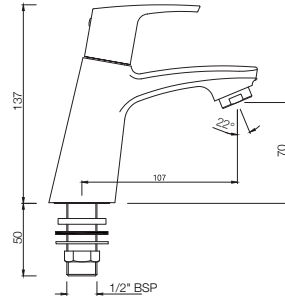

STE-107021
Pillar Cock with Extension Body
MRP: Rs. 2,175