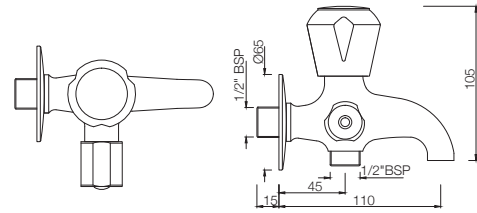

MQT-511AKN
Bib Cock with Nozzle
MRP: Rs. 950

MQT-512KN
Long Body Bib Cock with Wall Flange
and Aerator
MRP: Rs. 1,325

MARVEL

MQT-512AKN
2-Way Long Body Bib Cock with
Wall Flange
MRP: Rs. 1,450

MQT-512ANKN
2-Way Bib Cock with Wall Flange
MRP: Rs. 1,375