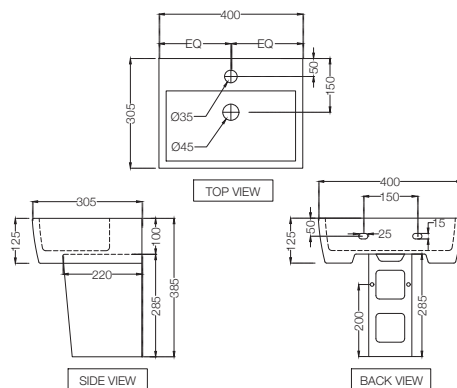

ELEMENTS | Sanitaryware