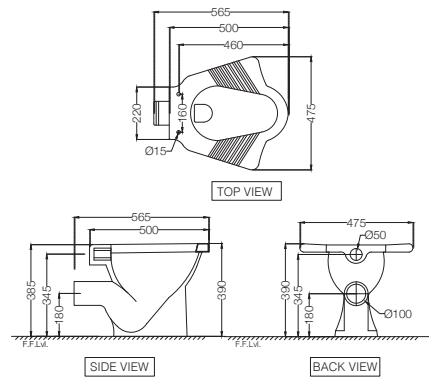

ECS-WHT-851S300SPPSM

Single Piece WC With PP Soft Close Slim Seat Cover, Hinges, Dual Flush Cistern Fitting, Fixing Accessories And Accessories Set,
Size: 360x705x705 mm, S Trap- 300 mm
MRP: Rs. 14,900