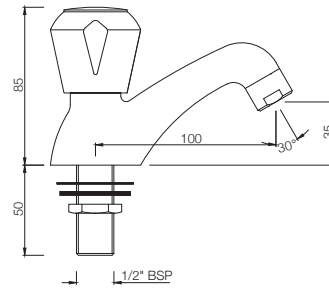

MARVEL

MQT-508KN
Pillar Cock Super Deluxe with Aerator
MRP: Rs. 1,250

BATH & SHOWER