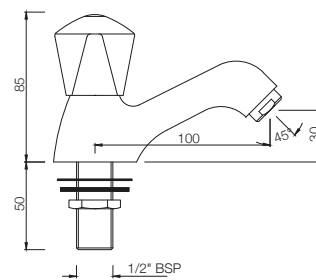

TROPICAL

Quarter Turn

BASIN

TQT-516A

Central Hole Basin Mixer with 'U' shape Round Casted Spout with 450 mm Long Braided Hoses
MRP: Rs. 2,675

TQT-510

Swan Neck Tap with Left Hand Operating Knob with Aerator
Also available TQT-510A with Right Hand Operating Knob with Aerator
MRP: Rs. 1,675/1,675

TQT-507

Pillar Cock Rocket Type with Aerator
MRP: Rs. 1,200