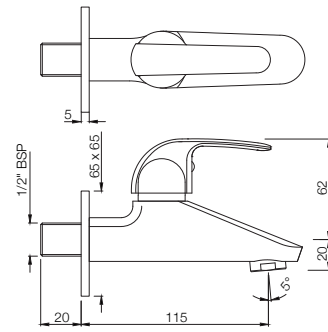

ORBIT

TAPS

ORB-105037

Bib Cock with Wall Flange
MRP: Rs. 1,275

ORB-105041

2-Way Bib Cock with Wall Flange
MRP: Rs. 1,400

ORB-105107

Long Body Bib Cock with Wall Flange
MRP: Rs. 1,500