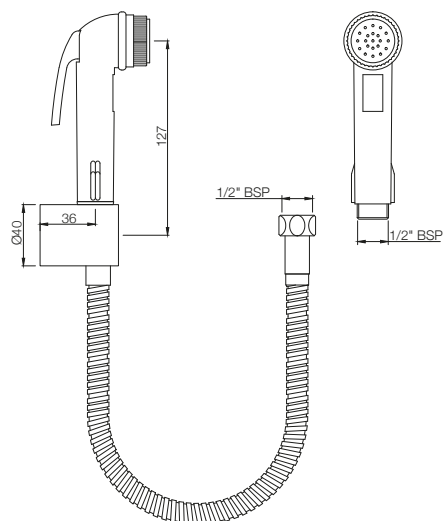

ALE-IVY-585

Hand Shower (Health Faucet) (ABS Body) with
1 Meter Long Easy Flex Tube in Chrome Finish
& Wall Hook
MRP: Rs. 925

ALLIED

ALE-BLK-585

Hand Shower (Health Faucet) (ABS Body) with 1 Meter Long Easy Flex Tube in Chrome Finish & Wall Hook
MRP: Rs. 925

ALE-CHR-593

Hand Shower (Health Faucet) (ABS Body) with 8mm dia, 1 Meter Long Flexible Tube & Wall Hook
MRP: Rs. 1,200

ALE-IVC-593

Hand Shower (Health Faucet) (ABS Body) with 8mm Dia, 1 Meter Long Flexible Tube & Wall Hook
MRP: Rs. 1,025