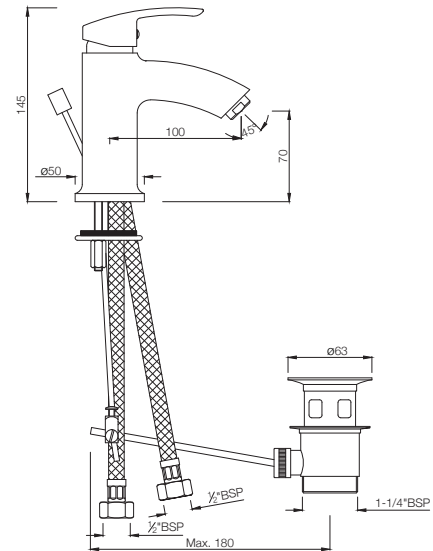

COSMO

Single Lever

BASIN

COS-103011NB

Single Lever Basin Mixer without Popup Waste
with 450mm Long Braided Hoses
MRP: Rs. 2,875

COS-103051B

Single Lever Basin Mixer with Popup Waste
with 450mm Long Braided Hoses
MRP: Rs. 3,575

COS-103005NB

Single Lever Tall Boy without Popup Waste
System, with 600mm Long Braided Hoses
MRP: Rs. 3,950