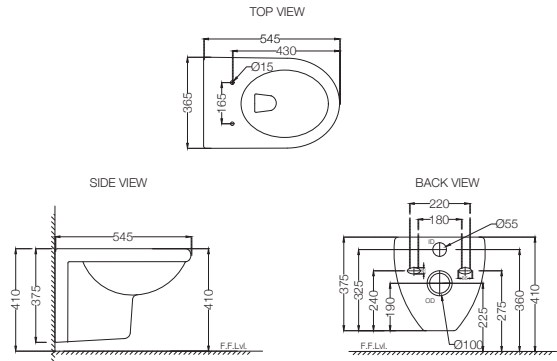

COSMO

SANITARYWARE

COSMO

CMS-WHT-103951SPP

Wall Hung WC With PP Soft Close Seat Cover,
Hinges, Accessories Set,
Size: 365x545x375 mm
MRP: Rs. 5,190

CMS-WHT-103951NPP

Wall Hung WC With PP Normal Close Seat Cover,
Hinges, Accessories Set,
Size: 365x545x375 mm
MRP: Rs. 4,890