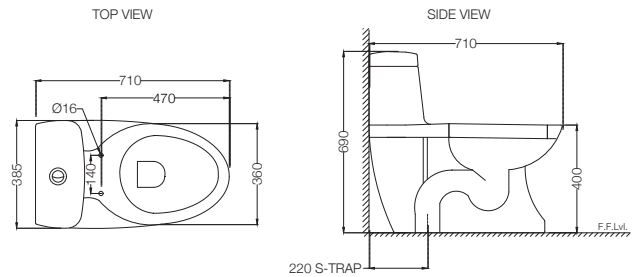

CMS-WHT-103851P180SPP

Single Piece WC With PP Soft Close Seat Cover,
Hinges, Dual Flush Cistern Fitting, Fixing Accessories,
Size: 390x710x665 mm, P Trap- 180 mm
MRP: Rs. 14,400