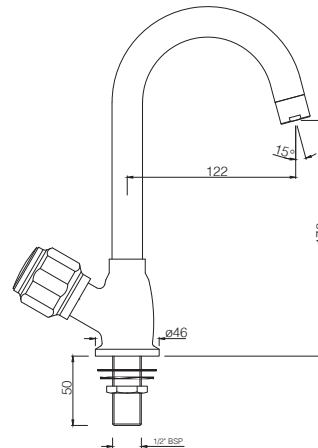

DLX-522S

Sink Cock with Swinging Pipe Spout
(Wall Mounted Model)
MRP: Rs. 1,625

DLX-523S

Sink Cock with Swinging Pipe Spout
(Table Mounted Model)
MRP: Rs. 1,925

DELUX

TAPS

DLX-511KN
Bib Cock Short Body
MRP: Rs. 875