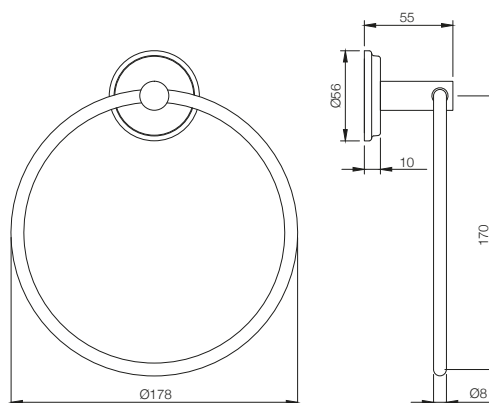

BATH ACCESSORIES

AEC-1111N

Towel Rail 600mm Long, Stainless Steel
MRP: Rs. 1,150

AEC-1111NB

Towel Rail 450mm Long, Stainless Steel
MRP: Rs. 1,100

AEC-1121N

Towel Ring Round
MRP: Rs. 675

BATH ACCESSORIES