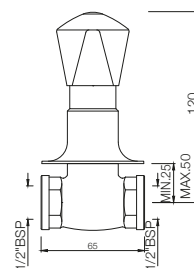

TROPICAL

TQT-526N
Basin Inlet Connection (Angle Valve)
MRP: Rs. 725

TQT-526AF
2-Way Angle Valve with Wall Flange
Also available TQT-526A
2 Way Angle Valve
MRP: Rs. 1,300/1,250