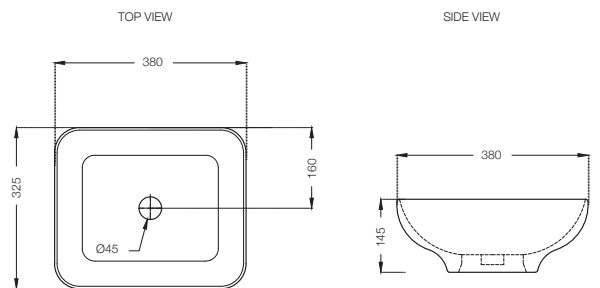

AIS-WHT-101901
 Table Top Basin,
 Size: 470x360x130
 MRP: Rs. 2,425

ASPIRE

AIS-WHT-101903

Table Top Basin,
Size: 440x390x145 mm
MRP: Rs. 2,800

AIS-WHT-101905

Table Top Basin,
Size: 380x325x145 mm
MRP: Rs. 2,475