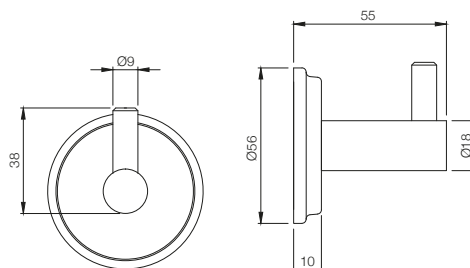

AEC-1181N
Towel Shelf 600 mm long with Lower
Hangers, Stainless Steel
MRP: Rs. 3,150

BATH ACCESSORIES

AEC-1181NA

Towel Shelf 450 mm long with Lower Hangers,
Stainless Steel
MRP: Rs. 2,925

AEC-1191N

Single Robe Hook
MRP: Rs. 400