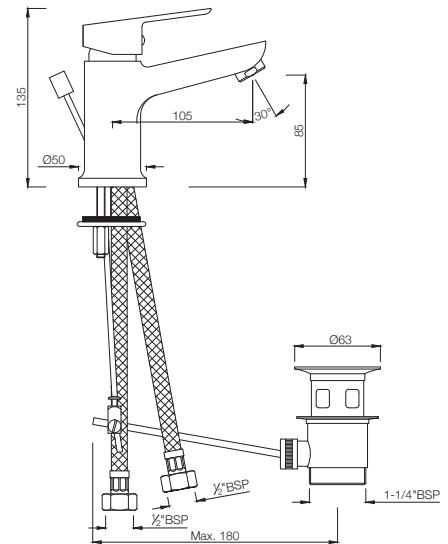

APR-101005NB

Single Lever Tall Boy without Pop-up Waste System, with 600mm Long Braided Hoses
MRP: Rs. 3,950