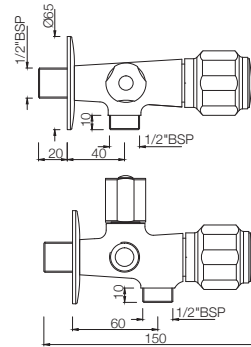

Two Way Bib Cock with Wall Flange
MRP: Rs. 1,375

DLX-513BKN

Stop Cock, Female End
MRP: Rs. 850

DELUX

DLX-526NKN
Basin Inlet Connection (Angle Valve)
MRP: Rs. 725

DLX-526AFKN
2-Way Angle Valve with Wall Flange
Also available DLX-526AKN
2 Way Angle Valve
MRP: Rs. 1,300/1,250