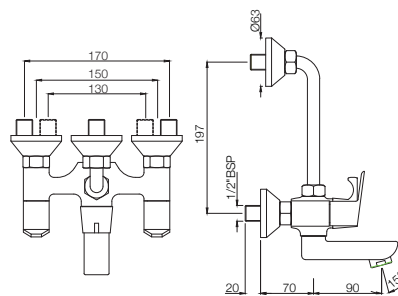

ASPIRE

APR-101123
Swan Neck Tap With Left Hand Operating
MRP: Rs. 1,700

APR-101127
Swan Neck Tap With Right Hand Operating
MRP: Rs. 1,700

BATH & SHOWER