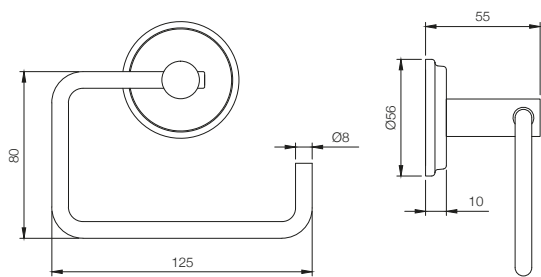

AEC-1161N
Double Coat Hook
MRP: Rs. 500