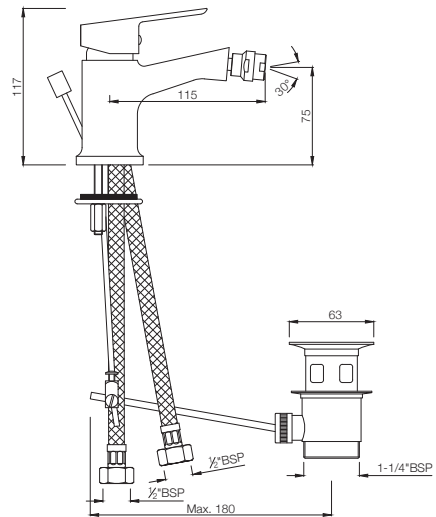

APR-101149

Single Lever Exposed Shower Mixer for Connection to Hand Shower with Connecting Legs & Wall Flanges
MRP: Rs. 3,350

ASPIRE

BIDET

APR-101213B
Single Lever 1-Hole Bidet Mixer
with Popup Waste System with
375mm Long Braided Hoses
MRP: Rs. 3,575