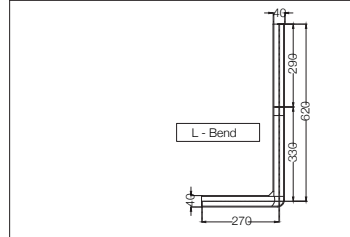

ELEMENTS | Sanitaryware

ECS-WHT-551PNPP183LZ
EWC With Wall Hung Cistern, Drainage L Bend Pipe,
Gasket And Installation Kit With PP Normal Close Seat Cover,
Hinges, Fixing Accessories and Accessories Set,
Size: 360x475x395 mm, P Trap
MRP: Rs. 4,000

ECS-WHT-451LE
Orissa Pan With L Bend And Extension,
Size: 440x575x250 mm
MRP: Rs. 2,090

ECS-WHT-453LE
Orissa Pan With L Bend And Extension,
Size: 405x510x250 mm
MRP: Rs. 1,590