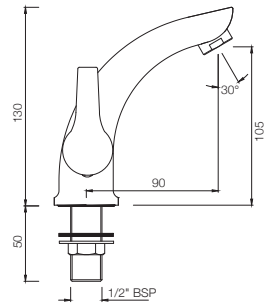

Quarter Turn

BASIN

APR-101001M
Pillar Cock
MRP: Rs. 1,400

APR-101021M
Pillar Cock with Extension Body
MRP: Rs. 2,050

ASPIRE

APR-101123
Swan Neck Tap With Left Hand Operating
MRP: Rs. 1,700

APR-101127
Swan Neck Tap With Right Hand Operating
MRP: Rs. 1,700