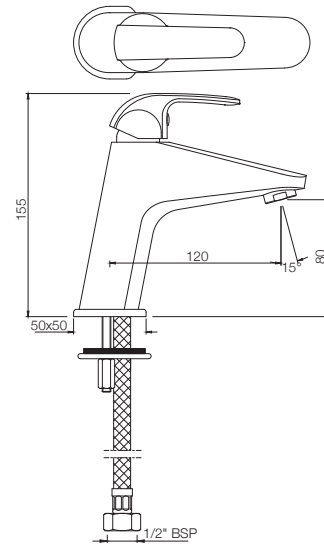

ORBIT

ORBIT

SINGLE LEVER

ORBIT

Single Lever

BASIN

ORB-105011B

Single Lever Basin Mixer without Popup Waste
with 450mm Long Braided Hoses
MRP: Rs. 2,950