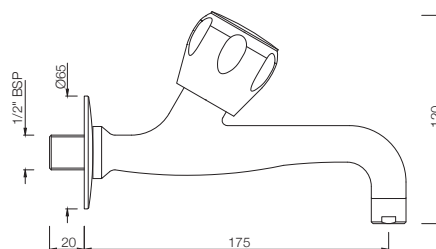

SUMTHING SPECIAL

TAPS

SQT-511KN
Bib Cock Short Body
MRP: Rs. 875

SQT-511AKN
Bib Cock With Nozzle
MRP: Rs. 950