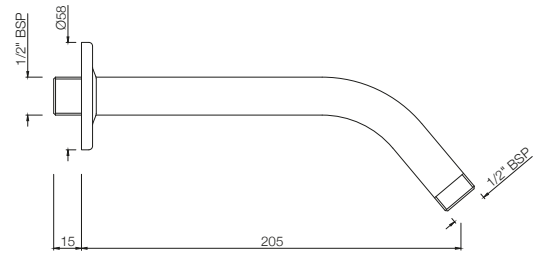

SAE-547D8

Spirochrome flex tube 8mm dia & 1.5M Long with Nuts
MRP: Rs.550

ALLIED

ALLIED

ALE-534
Bath Tub Spout Heavy
MRP: Rs. 1,275

ALE-536A
Shower Arm 240 mm Long (Light Weight) Round Shape
for Wall Mounted Showers with Wall Flange
MRP: Rs. 475