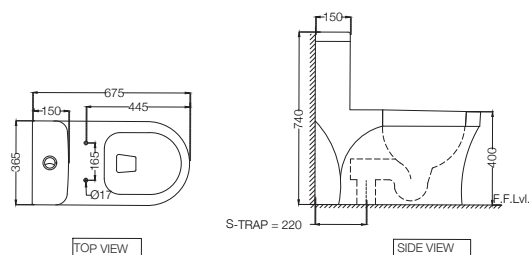

ECS-WHT-351SPPZ

Bowl With Cistern For Extended Wall Hung WC With PP Soft Close Seat Cover, Hinges, Dual Flush Cistern Fitting, Accessories Set, Size: 390x665x760 mm
MRP: Rs. 6,400

ECS-WHT-351NPPZ

Bowl With Cistern For Extended Wall Hung WC With PP Normal Close Seat Cover, Hinges, Dual Flush Cistern Fitting, Accessories Set, Size: 390x665x760 mm
MRP: Rs. 6,100