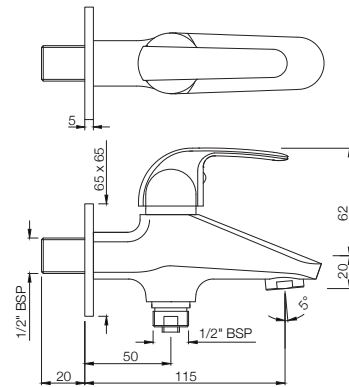

ORBIT

TAPS

ORB-105037

Bib Cock with Wall Flange
MRP: Rs. 1,275

ORB-105041

2-Way Bib Cock with Wall Flange
MRP: Rs. 1,400

ORB-105107

Long Body Bib Cock with Wall Flange
MRP: Rs. 1,500