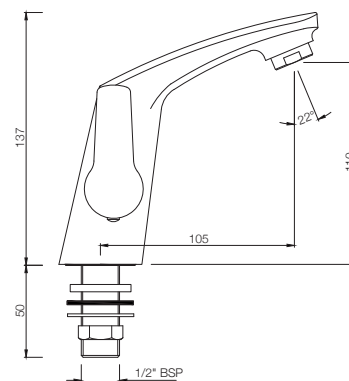

STELLA

Quarter Turn

BASIN

STE-107001
Pillar Cock
MRP: Rs. 1,475

STE-107021
Pillar Cock with Extension Body
MRP: Rs. 2,175

STE-107123
Swan Neck Tap with Left Hand
Operating Knob
MRP: Rs. 1,800

STELLA

STE-107127
Swan Neck Tap with Right Hand
Operating Knob
MRP: Rs. 1,800