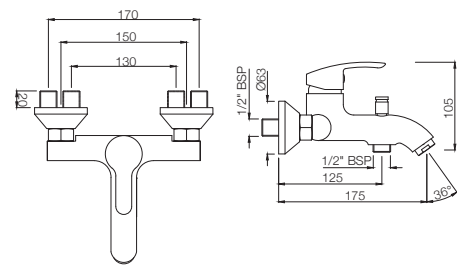

COS-103149

Single Lever Exposed Shower Mixer for Connection to Hand Shower with Connecting Legs & Wall Flanges
MRP: Rs. 3,350