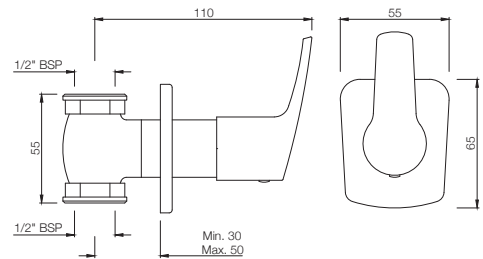

STE-107099
Concealed Stop Cock, Reduced Body
with Adjustable Wall Flange, Size 20mm
MRP: Rs. 1,125