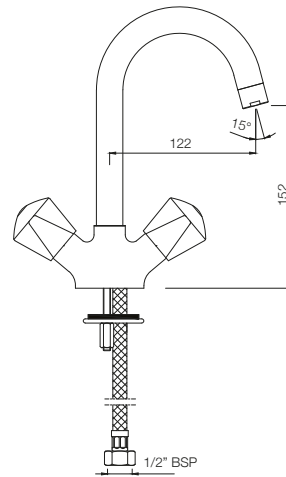

TQT-522S
Sink Cock with Swinging Pipe Spout
(Wall Mounted Model)
MRP: Rs. 1,625