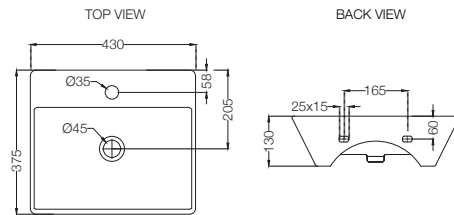

ECS-WHT-931
Table Top Basin,
Size : 385x380x135 mm
MRP: Rs. 2,050