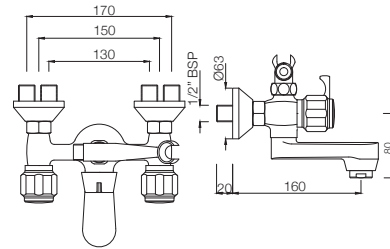

DLX-517BKN
Wall Mixer with 115 mm Long Bend Pipe for
Connection to Overhead Shower (with Bush &
Piston Diverter Fitting) with Aerator
MRP: Rs. 4,400