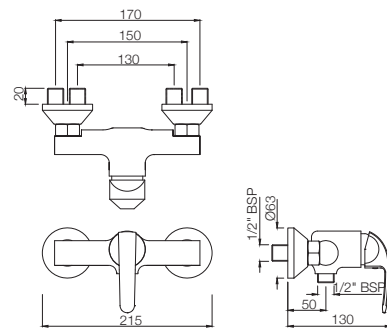

ORB-105149
Single Lever Exposed Shower Mixer for Connection to Hand Shower with Connecting Legs & Wall Flanges
MRP: Rs. 3,450

ORBIT

BIDET

ORB-105213B
Single Lever 1-Hole Bidet Mixer with Popup Waste System with 375mm Long Braided Hoses
MRP: Rs. 3,650