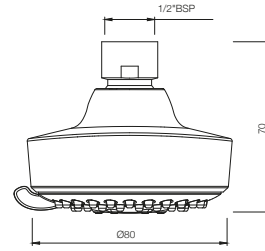

EOS-442

Overhead Shower 114X114 mm Square Shape Single Flow (ABS Body Chrome Plated) with Rubit Cleaning System
MRP: Rs. 750