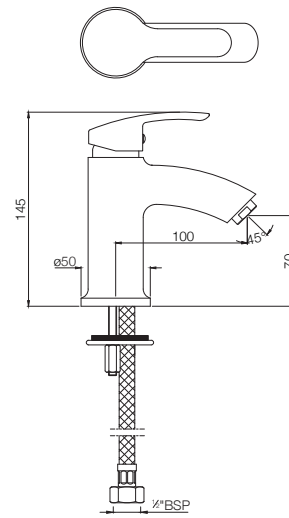

COSMO

SINGLE LEVER

COSMO

Single Lever

BASIN

COS-103011NB

Single Lever Basin Mixer without Popup Waste
with 450mm Long Braided Hoses
MRP: Rs. 2,875

COS-103051B