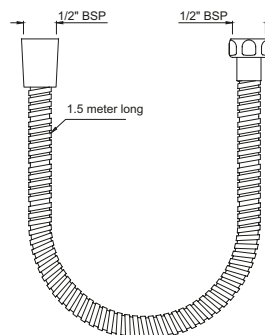

SHOWERS

SAE-1931SH555

Hand Shower Pack (Multi flow 80 mm round shape hand shower with 1.5M long spirochrome flex hose & wall bracket, 1931, 547D8 & 555)
MRP: Rs. 2,250

SAE-1197N

Sliding Rail 19mm dia. & 600mm Long Round Shape with Hand Shower Holder
MRP: Rs. 1,500

SAE-547D8

Spirochrome flex tube 8mm dia & 1.5M Long with Nuts
MRP: Rs.550