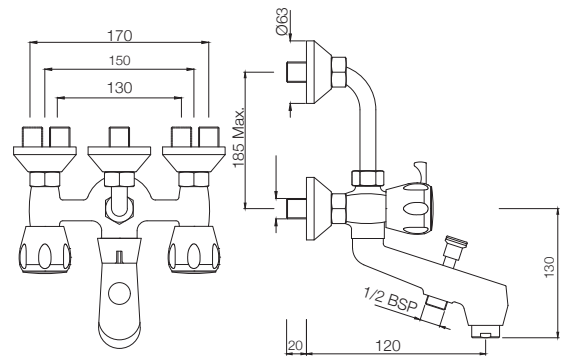

SQT-517BKN

Wall Mixer with 115 mm Long Bend Pipe for connection to Overhead Shower (with Bush & Piston Diverter Fitting) with Aerator
MRP: Rs. 4,400

SUMTHING SPECIAL

SQT-519KN

Wall Mixer 3-in-1 System with 115 mm Bend Pipe and Aerator
MRP: Rs. 4,950