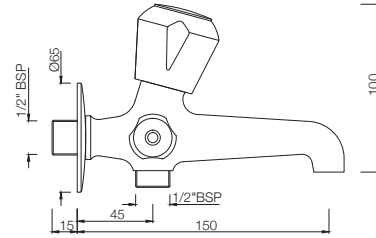

MQT-511AKN
Bib Cock with Nozzle
MRP: Rs. 950

MQT-512KN
Long Body Bib Cock with Wall Flange
and Aerator
MRP: Rs. 1,325

MARVEL

MQT-512AKN
2-Way Long Body Bib Cock with
Wall Flange
MRP: Rs. 1,450

MQT-512ANKN
2-Way Bib Cock with Wall Flange
MRP: Rs. 1,375