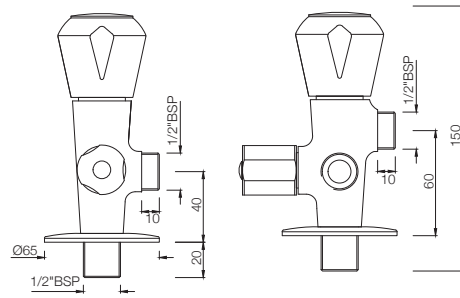

MQT-513BKN
Stop Cock, Female End
MRP: Rs. 850

MARVEL

MQT-526NKN
Basin Inlet Connection (Angle Valve)
MRP: Rs. 725

MQT-526AFKN
2-Way Angle Valve with Wall Flange
Also available MQT-526AKN
2 Way Angle Valve
MRP: Rs. 1,300/1,250