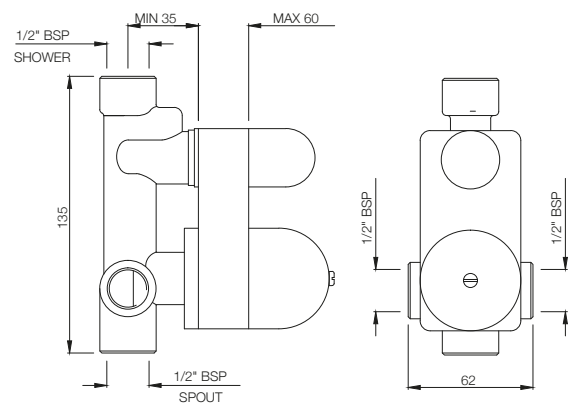

ALLIED

ALE-536A
Shower Arm 240 mm Long (Light Weight) Round Shape
for Wall Mounted Showers with Wall Flange
MRP: Rs. 475