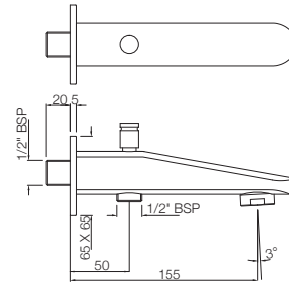

ORBIT

SPE-105463

Orbit Bath Tub Spout with Button attachment
for Hand Shower with Wall Flange
MRP: Rs. 1,650