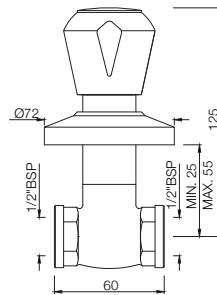

MQT-514AKN
Concealed Stop Cock Heavy Body
with Cap, Size: 15 mm
MRP: Rs. 1,100

MARVEL

MQT-514CKN

Concealed Stop Cock Heavy Body with Cap, Size: 20 mm
MRP: Rs. 1,200

MQT-514EKN

Concealed Stop Cock with Sliding Flange, Size: 15 mm
Also available MQT-514FKN in Size: 20 mm
MRP: Rs. 1,050/1,150