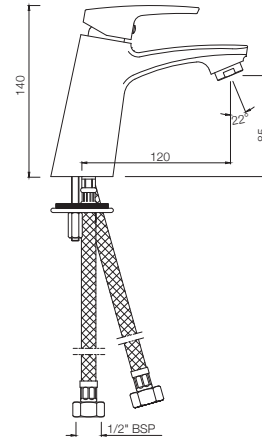

STELLA

STELLA

SINGLE LEVER

STELLA

Single Lever

BASIN

STE-107011B

Single Lever Basin Mixer without Popup Waste with 450mm Long Braided Hoses
MRP: Rs. 2,950

STE-107051B

Single Lever Basin Mixer with Popup Waste with 450mm Long Braided Hoses
MRP: Rs. 3,650

STE-107005B

Single Lever Tall Boy without Popup Waste System, with 600mm Long Braided Hoses
MRP: Rs. 4,050