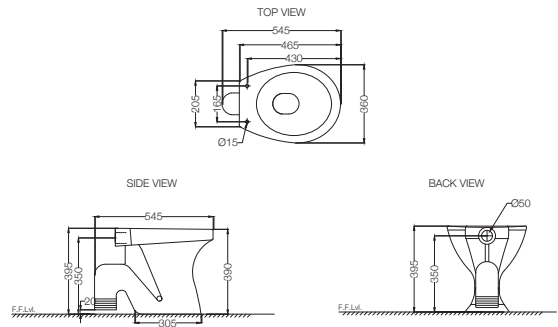

ECS-WHT-551PSPP

EWC With PP Soft Close Seat Cover, Hinges, Fixing Accessories, Size: 360x475x395 mm, P Trap

MRP: Rs. 2,850

ECS-WHT-551PNPP

EWC With PP Normal Close Seat Cover, Hinges, Fixing Accessories, Size: 360x475x395 mm, P Trap

MRP: Rs. 2,550