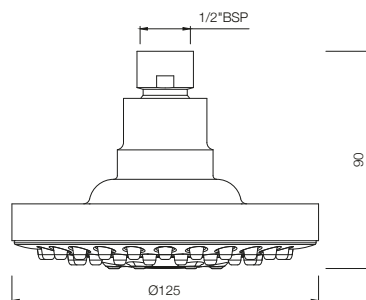

EOS-542N

Overhead Shower 100 mm Round Shape
Single Flow (ABS Body Chrome Plated with
Gray Face Plate) with Rubit Cleaning System
MRP: Rs. 650

SHOWERS

EOS-542A

Overhead Shower 125 mm Round Shape
Single Flow (ABS Body Chrome Plated with
Gray Face Plate) with Rubit Cleaning System
MRP: Rs. 775