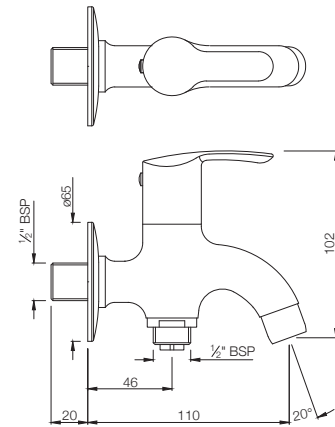

COSMO

TAPS

COS-103037
Bib Cock with Wall Flange
MRP: Rs. 1,050

COS-103041
2-Way Bib Cock with Wall Flange
MRP: Rs. 1,200

COS-103107
Long Body Bib Cock with Wall Flange
MRP: Rs. 1,275

COSMO

COS-103053
Angular Stop Cock with Wall Flange
MRP: Rs. 750