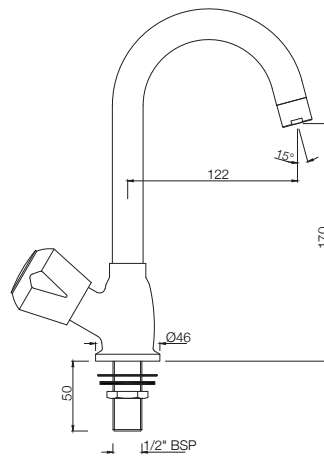

MQT-522S
Sink Cock with Swinging Pipe Spout
(Wall Mounted Model)
MRP: Rs. 1,625

MQT-523S
Sink Cock with Swinging Pipe Spout
(Table Mounted Model)
MRP: Rs. 1,925

MARVEL

TAPS

MQT-511KN
Bib Cock Short Body
MRP: Rs. 875