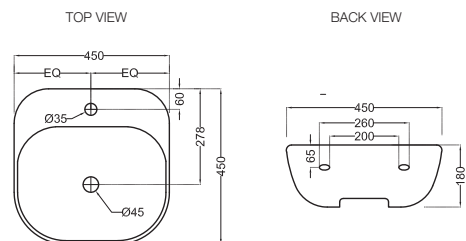

ORBIT

ORS-WHT-105931
Table Top Basin,
Size: 450x450x180 mm
MRP: Rs.2,850