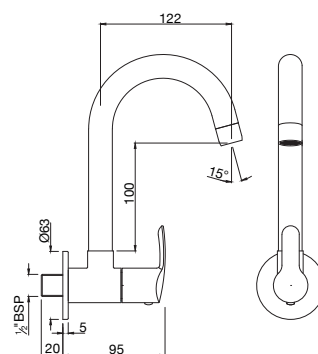

COSMO

COS-103281

Wall Mixer 3-in-1 System with provision for both Hand Shower & Overhead Shower, complete with 115 mm Long Bend Pipe, Connecting Legs & Wall Flange (without Hand & Overhead Shower)
MRP: Rs. 5,000

KITCHEN

COS-103309N

Sink Mixer with Swinging Spout (Wall Mounted Model) with Connecting Legs & Wall Flanges
MRP: Rs. 3,100

COS-103347N

Sink Cock with Swinging Spout (Wall Mounted Model) with Wall Flange
MRP: Rs. 1,525