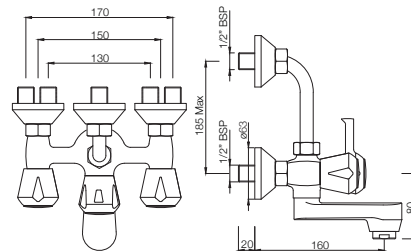

MARVEL

MQT-508KN
Pillar Cock Super Deluxe with Aerator
MRP: Rs. 1,250

BATH & SHOWER