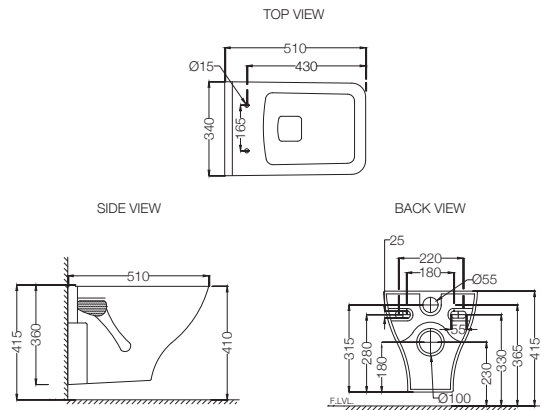

ORS-WHT-105931
 Table Top Basin,
 Size: 450x450x180 mm
 MRP: Rs.2,850

ASPIRE

SANITARYWARE

ASPIRE

AIS-WHT-101951NPPSM

Wall Hung WC With PP Normal Close Slim Seat Cover, Hinges, Accessories Set, Size: 340x510x360 mm MRP: Rs. 5,500

AIS-WHT-101951SPPSM

Wall Hung WC With PP Soft Close Slim Seat Cover, Hinges, Accessories Set, Size: 340x510x360 mm MRP: Rs. 5,800

AIS-WHT-101551SNPPSM

EWC With PP Normal Close Slim Seat Cover, Hinges, Fixing Accessories And Accessories Set, Size: 340x515x405 mm, S Trap MRP: Rs. 3,500