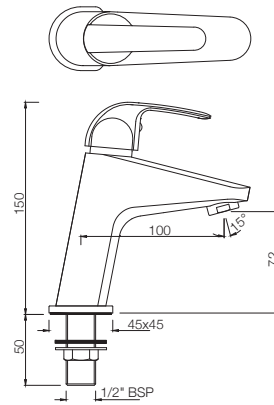

ORB-105021N
Pillar Cock with Extension Body
MRP: Rs. 2,350