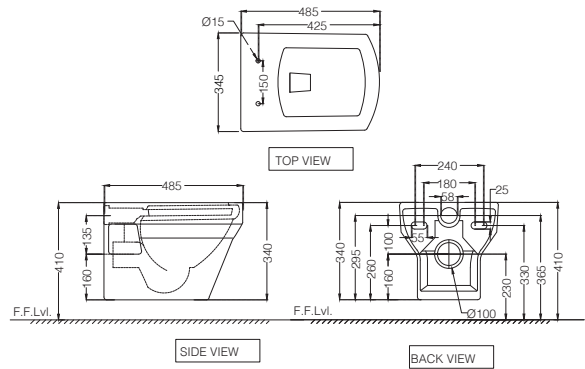

ORBIT

SANITARYWARE

ORBIT

ORS-WHT-105951NPP
 Wall Hung WC With PP Normal Close Seat Cover,
 Hinges and Accessories Set,
 Size: 345x485x340 mm
 MRP: Rs. 4,950

ORS-WHT-105951SPP
 Wall Hung WC With PP Soft Close Seat Cover,
 Hinges and Accessories Set,
 Size: 345x485x340 mm
 MRP: Rs. 5,250