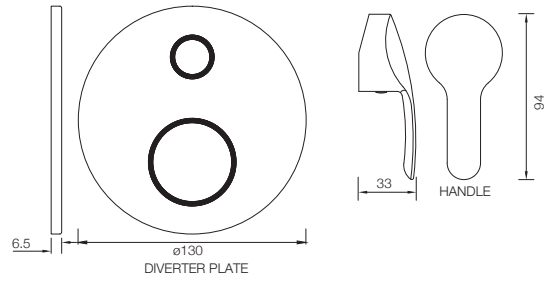

COS-103119

Single Lever Wall Mixer with Provision of Hand Shower, But without Hand Shower
MRP: Rs. 4,400