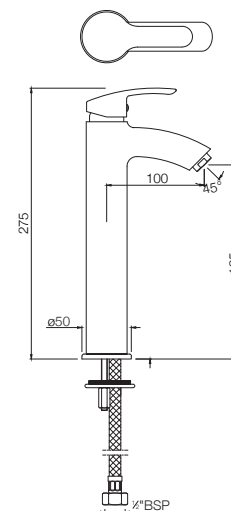

COSMO

Single Lever

BASIN

COS-103011NB

Single Lever Basin Mixer without Popup Waste
with 450mm Long Braided Hoses
MRP: Rs. 2,875

COS-103051B

Single Lever Basin Mixer with Popup Waste
with 450mm Long Braided Hoses
MRP: Rs. 3,575

COS-103005NB

Single Lever Tall Boy without Popup Waste
System, with 600mm Long Braided Hoses
MRP: Rs. 3,950