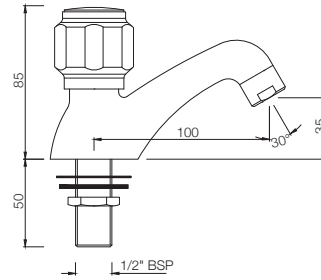

DELUX

DLX-508KN
Pillar Cock Super Deluxe with Aerator
MRP: Rs. 1,250

BATH & SHOWER