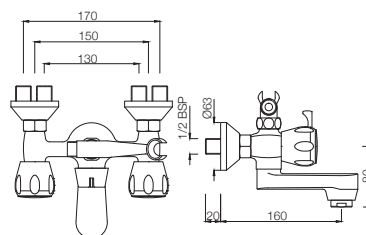

SQT-517BKN

Wall Mixer with 115 mm Long Bend Pipe for connection to Overhead Shower (with Bush & Piston Diverter Fitting) with Aerator
MRP: Rs. 4,400