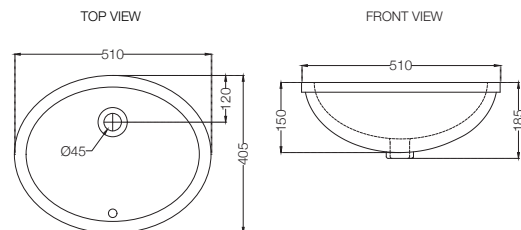

ELEMENTS | Sanitaryware

ECS-WHT-901
Table Top Basin,
Size:355x350x145 mm
MRP: Rs. 1,850

ECS-WHT-601
Counter Top Basin,
Size: 530x440x200 mm, Shape: Oval
MRP: Rs. 2,200

ECS-WHT-703
Under Counter Basin With Fixing Accessories,
Size: 510x405x185 mm, Shape: Oval
MRP: Rs.1,750