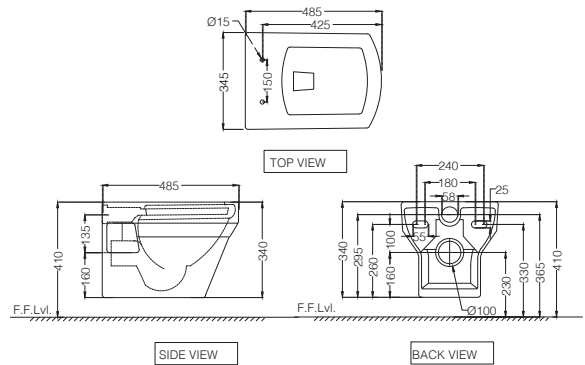

ORBIT

SANITARYWARE

ORBIT

ORS-WHT-105951NPP
 Wall Hung WC With PP Normal Close Seat Cover,
 Hinges and Accessories Set,
 Size: 345x485x340 mm
 MRP: Rs. 4,950

ORS-WHT-105951SPP
 Wall Hung WC With PP Soft Close Seat Cover,
 Hinges and Accessories Set,
 Size: 345x485x340 mm
 MRP: Rs. 5,250