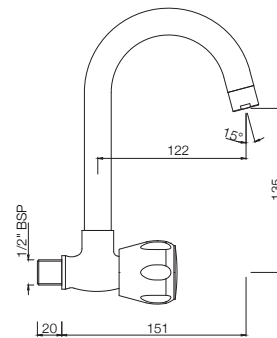

SQT-522S
Sink Cock with Swinging Pipe Spout
(Wall Mounted Model)
MRP: Rs. 1,625

SQT-523S
Sink Cock with Swinging Pipe Spout
(Table Mounted Model)
MRP: Rs. 1,925

SUMTHING SPECIAL

TAPS

SQT-511KN
Bib Cock Short Body
MRP: Rs. 875