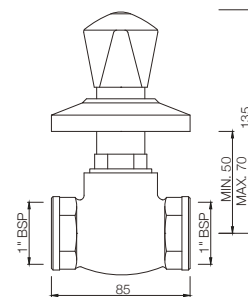

TROPICAL

TQT-514E

Concealed Stop Cock with Sliding Flange, 15 mm
Also available TQT-514F, Concealed Stop Cock
with Sliding Flange, 20 mm
MRP: Rs. 1,050/1,150

TRF-551

Flush Cock with Wall Flange,
25 mm size with Lever Handle
MRP: Rs. 2,075

TRF-553KN

Flush Cock with Wall Flange,
25 mm size with Plain Knob
MRP: Rs. 1,925