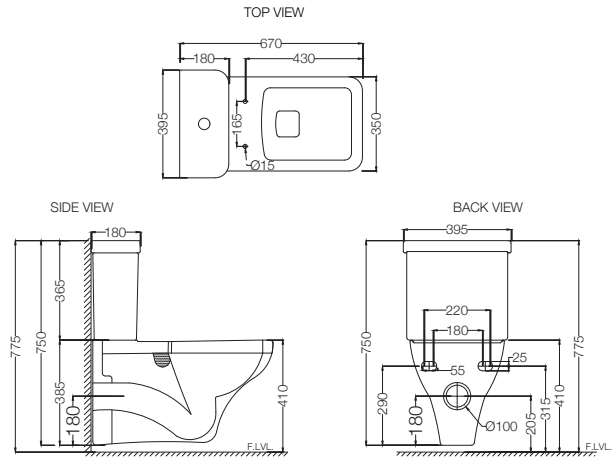

ASPIRE

AIS-WHT-101351NPPSMZ

Bowl With Cistern For Extended Wall Hung WC With PP Normal Close Slim Seat Cover, Hinges, Dual Flush Cistern Fitting And Accessories Set, Size: 395x670x750 mm MRP: Rs. 7,900

AIS-WHT-101351SPPSMZ

Bowl With Cistern For Extended Wall Hung WC With PP Soft Close Slim Seat Cover, Hinges, Dual Flush Cistern Fitting And Accessories Set, Size: 395x670x750 mm MRP: Rs. 8,200

AIS-WHT-101751S220NPPSMZ

Bowl With Cistern For Coupled WC With PP Normal Close Slim Seat Cover, Hinges, Dual Flush Cistern Fitting, Fixing Accessories And Accessories Set, Size: 395x680x775 mm, S Trap- 220 mm MRP: Rs. 7,250