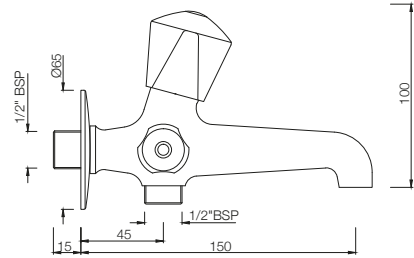

TQT-511A
Bib Cock With Nozzle
MRP: Rs. 950

TQT-512
Long Body Bib Cock with Wall Flange
and Aerator
MRP: Rs. 1,325

TROPICAL

TQT-512A
Two Way Long Body Bib Cock with Wall Flange
MRP: Rs. 1,450

TQT-512AN
Two Way Bib Cock with Wall Flange
MRP: Rs. 1,375