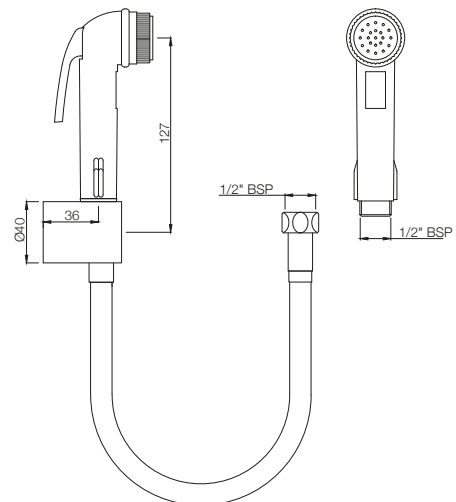

ALE-773ML190X125

Bottle Trap with Fully Casted Body 32 mm with 190 mm and 125 mm Long Connecting Pipes | MRP: Rs.1,175
 Also available ALE-773ML300X125 with 300 mm and 125 mm Long Connecting Pipes | MRP: Rs. 1,275

ALE-CHR-583

Hand Shower (Health Faucet) (ABS Body) with 1.2 Meter Long PVC Tube & Wall Hook
 MRP: Rs. 900

ALE-IVY-583

Hand Shower (Health Faucet) (ABS Body) with 1.2 Meter Long PVC Tube & Wall Hook
 MRP: Rs. 825