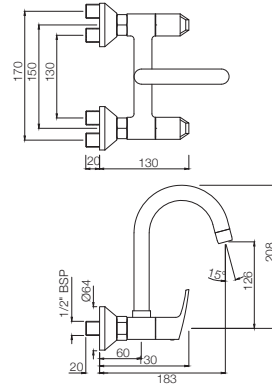

STE-107347

Sink Cock with Swinging Spout (Wall
Mounted Model) with Wall Flange
MRP: Rs. 1,525