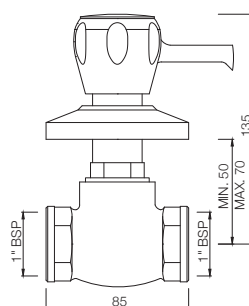

SPL-553

Flush Cock with Wall Flange,
25 mm size with Plain Knob
MRP: Rs. 1,925