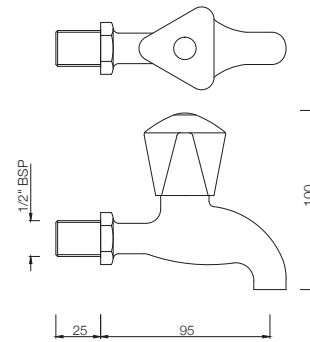

TQT-522S
Sink Cock with Swinging Pipe Spout
(Wall Mounted Model)
MRP: Rs. 1,625

TQT-523S
Sink Cock with Swinging Pipe Spout
(Table Mounted Model)
MRP: Rs. 1,925

TROPICAL

TAPS

TQT-511
Bib Cock Short Body
MRP: Rs. 875

TQT-511A
Bib Cock With Nozzle
MRP: Rs. 950

TQT-512
Long Body Bib Cock with Wall Flange
and Aerator
MRP: Rs. 1,325

TROPICAL

TQT-512A
Two Way Long Body Bib Cock with Wall Flange
MRP: Rs. 1,450

TQT-512AN
Two Way Bib Cock with Wall Flange
MRP: Rs. 1,375