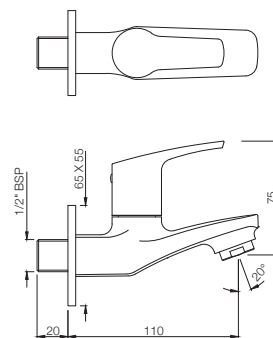

STELLA

KITCHEN

STE-107309

Sink Mixer with Swinging Spout
(Wall Mounted Model) with Connecting
Legs & Wall Flanges
MRP: Rs. 3,150

STE-107347

Sink Cock with Swinging Spout (Wall
Mounted Model) with Wall Flange
MRP: Rs. 1,525

TAPS

STE-107037

Bib Cock with Wall Flange
MRP: Rs. 1,175