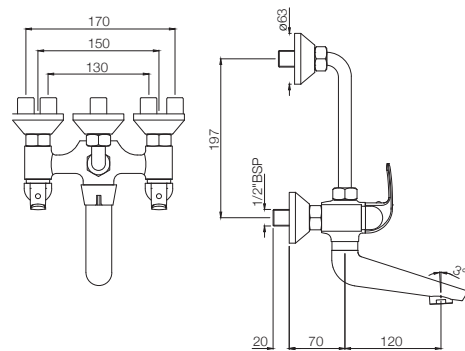

ORBIT

ORB-105123
Swan Neck Tap
with Left Hand Operating Knob
MRP: Rs. 1,975

BATH & SHOWER