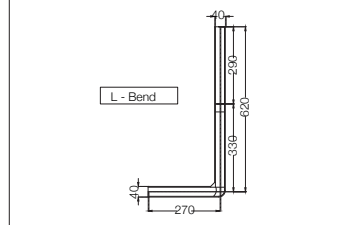

ECS-WHT-453
Orissa Pan,
Size: 405x510x250 mm
MRP: Rs. 1,390

ECS-WHT-453LE
Orissa Pan With L Bend And Extension,
Size: 405x510x250 mm
MRP: Rs. 1,590