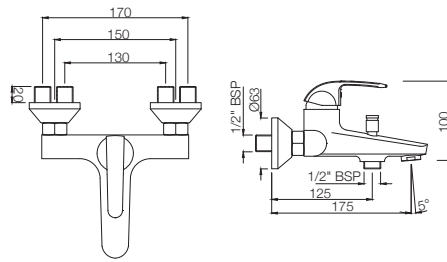

ORB-105149
Single Lever Exposed Shower Mixer for Connection to Hand Shower with Connecting Legs & Wall Flanges
MRP: Rs. 3,450

ORBIT

BIDET

ORB-105213B
Single Lever 1-Hole Bidet Mixer with Popup Waste System with 375mm Long Braided Hoses
MRP: Rs. 3,650