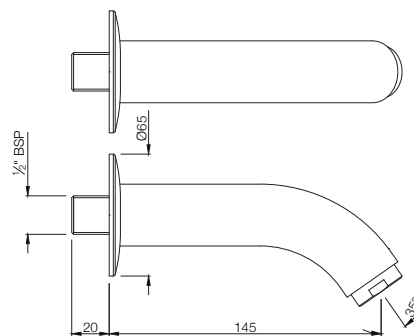

COS-103081

Flush Cock with Wall Flange, Size: 25 mm
MRP: Rs. 2,025

BATH TUB SPOUT

SPE-103429

Cosmo Bath Tub Spout with Wall Flange
MRP: Rs. 1,050

COSMO

SPE-103463

Cosmo Bath Tub Spout with Button attachment
for Hand Shower with Wall Flange
MRP: Rs. 1,650