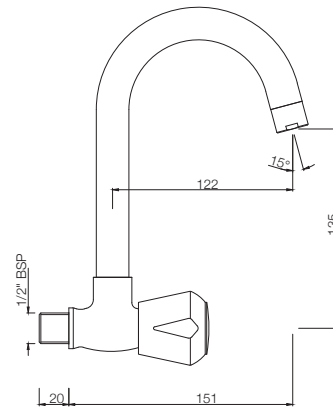

MQT-522S
Sink Cock with Swinging Pipe Spout
(Wall Mounted Model)
MRP: Rs. 1,625

MQT-523S
Sink Cock with Swinging Pipe Spout
(Table Mounted Model)
MRP: Rs. 1,925

MARVEL

TAPS

MQT-511KN
Bib Cock Short Body
MRP: Rs. 875