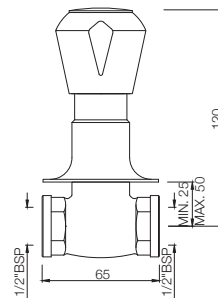

MARVEL

MQT-526NKN
Basin Inlet Connection (Angle Valve)
MRP: Rs. 725