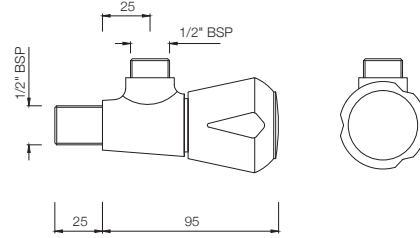

MQT-526AFKN
2-Way Angle Valve with Wall Flange
Also available MQT-526AKN
2 Way Angle Valve
MRP: Rs. 1,300/1,250