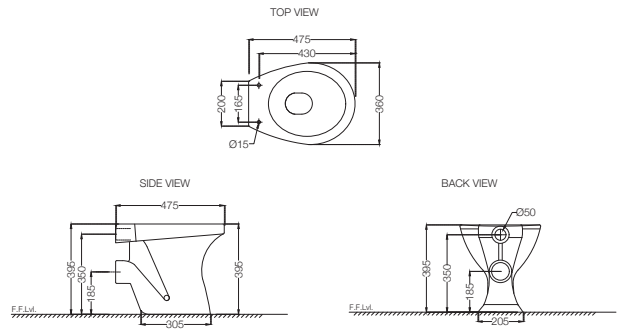

ECS-WHT-553SSPP

EWC With PP Soft Close Seat Cover, Hinges, Fixing Accessories And Accessories Set, Size: 350x530x400 mm, S Trap

MRP: Rs. 2,900

ECS-WHT-553SNPP

EWC With PP Normal Close Seat Cover, Hinges, Fixing Accessories And Accessories Set, Size: 350x530x400 mm, S Trap

MRP: Rs. 2,600