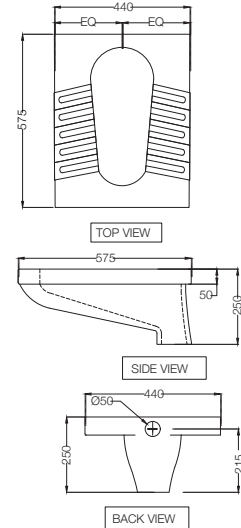

ECS-WHT-453
Orissa Pan,
Size: 405x510x250 mm
MRP: Rs. 1,390

ECS-WHT-453LE
Orissa Pan With L Bend And Extension,
Size: 405x510x250 mm
MRP: Rs. 1,590