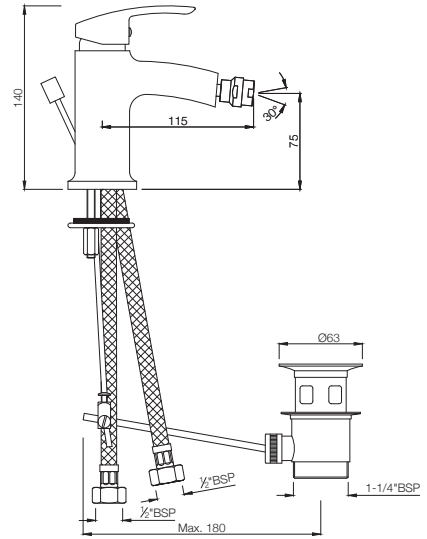

COS-103149

Single Lever Exposed Shower Mixer for Connection to Hand Shower with Connecting Legs & Wall Flanges
MRP: Rs. 3,350

COSMO

BIDET

COS-103213B
Single Lever 1-Hole Bidet Mixer with Popup Waste System
with 375mm Long Braided Hoses
MRP: Rs. 3,575