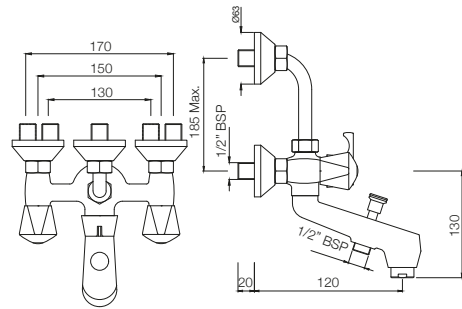

TQT-520
Wall Mixer Non-telephonic Shower System
with Aerator
MRP: Rs. 2,925