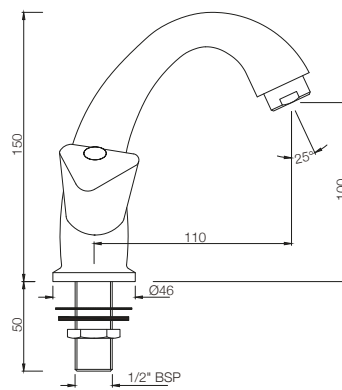

Quarter Turn

BASIN

TQT-516A

Central Hole Basin Mixer with 'U' shape Round Casted Spout with 450 mm Long Braided Hoses
MRP: Rs. 2,675

TQT-510

Swan Neck Tap with Left Hand Operating Knob with Aerator
Also available TQT-510A with Right Hand Operating Knob with Aerator
MRP: Rs. 1,675/1,675