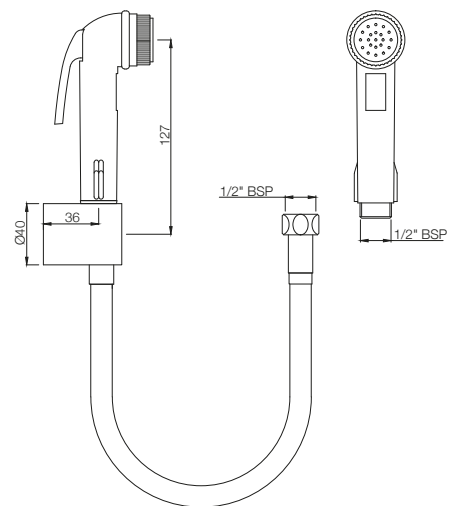

ALE-CHR-583

Hand Shower (Health Faucet) (ABS Body) with 1.2 Meter Long PVC Tube & Wall Hook
 MRP: Rs. 900

ALE-IVY-583

Hand Shower (Health Faucet) (ABS Body) with 1.2 Meter Long PVC Tube & Wall Hook
 MRP: Rs. 825

ALLIED

ALE-BLK-583

Hand Shower (Health Faucet) (ABS Body)
with 1.2 Meter Long PVC Tube & Wall Hook
MRP: Rs. 825

ALE-CHR-585

Hand Shower (Health Faucet) (ABS Body)
with 1 Meter Long Easy Flex Tube in
Chrome Finish & Wall Hook
MRP: Rs. 1,050

ALE-IVY-585

Hand Shower (Health Faucet) (ABS Body) with
1 Meter Long Easy Flex Tube in Chrome Finish
& Wall Hook
MRP: Rs. 925

ALLIED

ALE-BLK-585

Hand Shower (Health Faucet) (ABS Body) with 1 Meter Long Easy Flex Tube in Chrome Finish & Wall Hook
MRP: Rs. 925