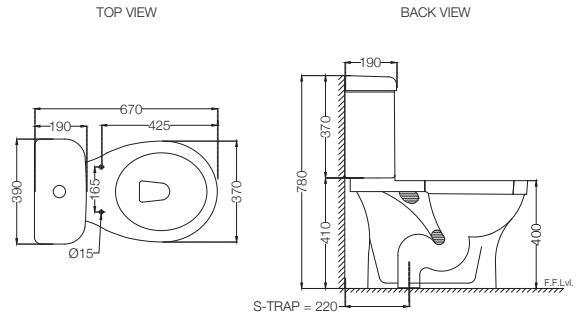

ECS-WHT-751P180SPPZ

Bowl With Cistern For Coupled WC With PP Soft Close Seat Cover, Hinges, Dual Flush Cistern Fitting, Fixing Accessories And Accessories Set, Size: 390x670x760 mm, P Trap- 180 mm
MRP: Rs. 5,900

ECS-WHT-751P180NPPZ

Bowl With Cistern For Coupled WC With PP Normal Close Seat Cover, Hinges, Dual Flush Cistern Fitting, Fixing Accessories And Accessories Set, Size: 390x670x760 mm, P Trap- 180 mm
MRP: Rs. 5,600