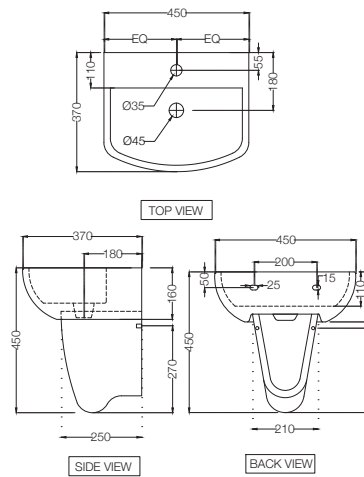

ECS-WHT-251
Urinal With Fixing Accessories,
Size: 310x265x450 mm
MRP: Rs. 1,400