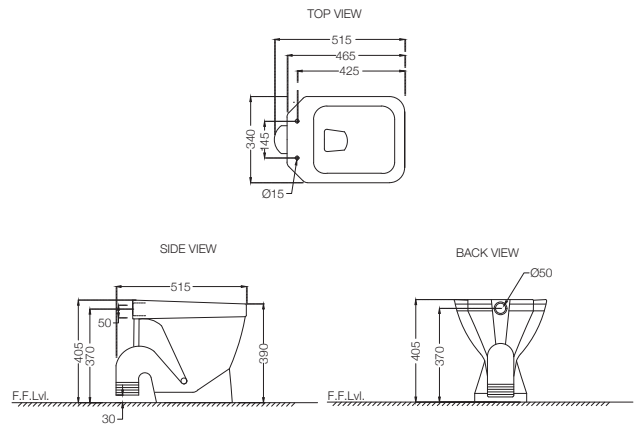

AIS-WHT-101851S220NPPSM

Single Piece WC With PP Normal Close Slim Seat Cover, Hinges, Dual Flush Cistern Fittings, Fixing Accessories And Accessories Set, Size: 360x660x755 mm, S Trap- 220 mm MRP: Rs. 10,000

AIS-WHT-101851S220SPPSM

Single Piece WC With PP Soft Close Slim Seat Cover, Hinges, Dual Flush Cistern Fittings, Fixing Accessories And Accessories Set, Size: 360x660x755 mm, S Trap- 220 mm MRP: Rs. 10,300