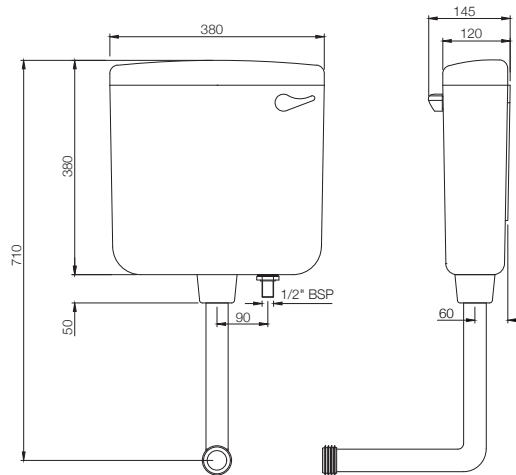

CISTERNS

ESH-WHT-183NT

Smart Single Flush Wall Hung Cistern (Compatible with 39mm Drainage Pipes) Installation Kit, but without Drainage Pipes (Suitable for Orissa Pan)
MRP: Rs. 1,500

ESH-WHT-183NL

Smart Single Flush Wall Hung Cistern with 39mm Drainage L-bend Pipe with Gasket & Installation Kit (Suitable for EWC)
MRP: Rs. 1,650