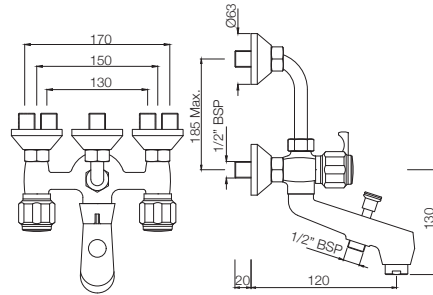

DLX-520KN
Wall Mixer Non-telephonic Shower System
with Aerator
MRP: Rs. 2,925