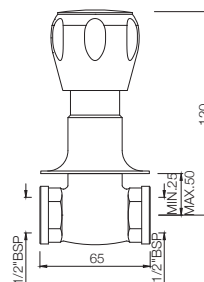

SUMTHING SPECIAL

SQT-526NKN
Basin Inlet Connection (Angle Valve)
MRP: Rs. 725