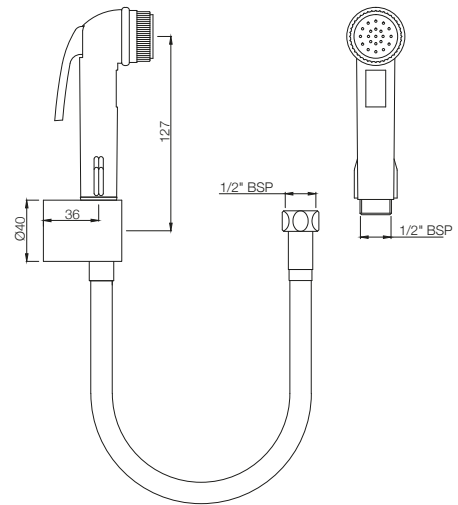

ALE-CHR-583

Hand Shower (Health Faucet) (ABS Body) with 1.2 Meter Long PVC Tube & Wall Hook
 MRP: Rs. 900

ALE-IVY-583

Hand Shower (Health Faucet) (ABS Body) with 1.2 Meter Long PVC Tube & Wall Hook
 MRP: Rs. 825

ALLIED

ALE-BLK-583

Hand Shower (Health Faucet) (ABS Body)
with 1.2 Meter Long PVC Tube & Wall Hook
MRP: Rs. 825

ALE-CHR-585

Hand Shower (Health Faucet) (ABS Body)
with 1 Meter Long Easy Flex Tube in
Chrome Finish & Wall Hook
MRP: Rs. 1,050