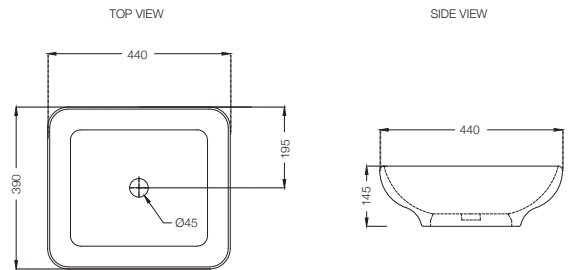

AIS-WHT-101901
 Table Top Basin,
 Size: 470x360x130
 MRP: Rs. 2,425

ASPIRE

AIS-WHT-101903

Table Top Basin,
Size: 440x390x145 mm
MRP: Rs. 2,800

AIS-WHT-101905

Table Top Basin,
Size: 380x325x145 mm
MRP: Rs. 2,475