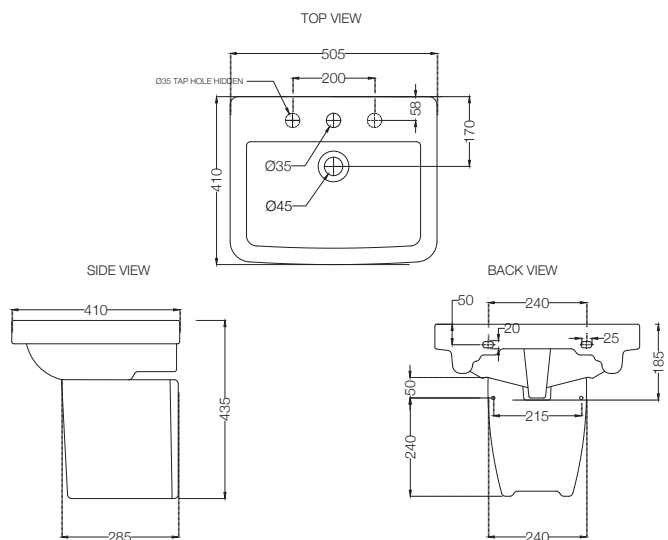

AIS-WHT-101301

Full Pedestal For AIS-WHT-101801
MRP: Rs. 1,190 | Set MRP: Rs. 2,940

AIS-WHT-101801

Wall Hung Basin with Fixing Accessories,
Size : 505x410x185mm
MRP: Rs. 1,750

AIS-WHT-101305

Half pedestal with Fixing Accessories
for AIS-WHT- 101801
MRP: Rs. 1,190 | Set MRP: Rs. 2,940