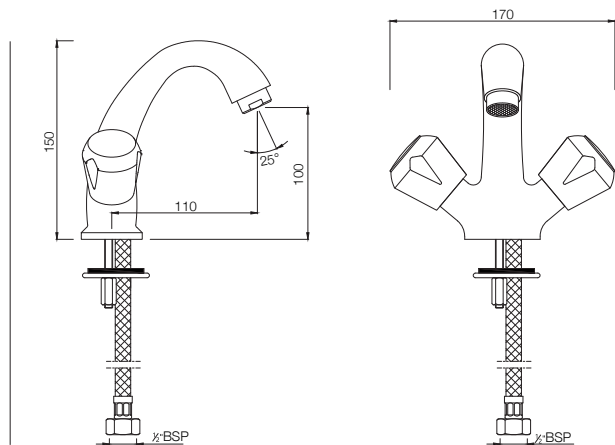

MARVEL

Quarter Turn

BASIN

MQT-516AKN

Central Hole Basin Mixer with 'U' shape Round Casted Spout with 450 mm Long Braided Hoses
MRP: Rs. 2,675

MQT-510AKN

Swan Neck Tap with Right Hand Operating Knob with Aerator, also available MQT-510KN with Left Hand Operating Knob with Aerator
MRP: Rs.1,675 / Rs. 1,675