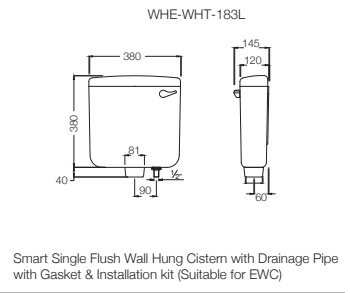

ELEMENTS | Sanitaryware

ECS-WHT-551PNPP183LZ
EWC With Wall Hung Cistern, Drainage L Bend Pipe,
Gasket And Installation Kit With PP Normal Close Seat Cover,
Hinges, Fixing Accessories and Accessories Set,
Size: 360x475x395 mm, P Trap
MRP: Rs. 4,000

ECS-WHT-451LE
Orissa Pan With L Bend And Extension,
Size: 440x575x250 mm
MRP: Rs. 2,090

ECS-WHT-453LE
Orissa Pan With L Bend And Extension,
Size: 405x510x250 mm
MRP: Rs. 1,590