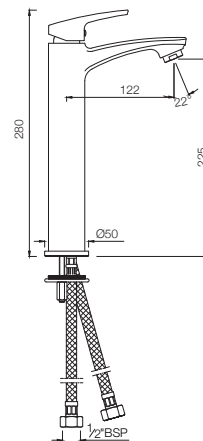

STELLA

STELLA

SINGLE LEVER

STELLA

Single Lever

BASIN

STE-107011B

Single Lever Basin Mixer without Popup Waste with 450mm Long Braided Hoses
MRP: Rs. 2,950

STE-107051B

Single Lever Basin Mixer with Popup Waste with 450mm Long Braided Hoses
MRP: Rs. 3,650

STE-107005B

Single Lever Tall Boy without Popup Waste System, with 600mm Long Braided Hoses
MRP: Rs. 4,050