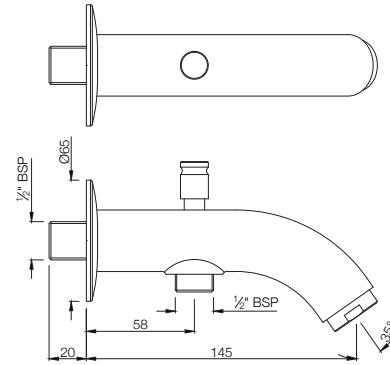

COS-103081

Flush Cock with Wall Flange, Size: 25 mm
MRP: Rs. 2,025

BATH TUB SPOUT

SPE-103429

Cosmo Bath Tub Spout with Wall Flange
MRP: Rs. 1,050

COSMO

SPE-103463

Cosmo Bath Tub Spout with Button attachment
for Hand Shower with Wall Flange
MRP: Rs. 1,650