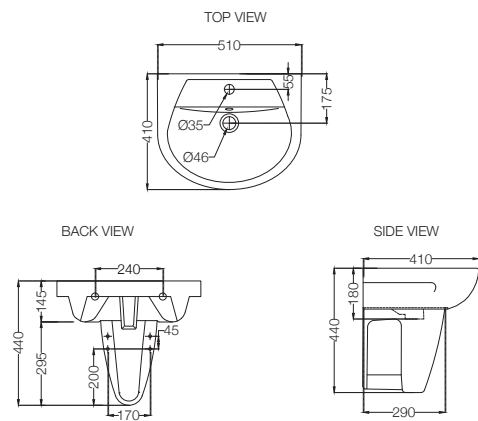

COSMO

CMS-WHT-103801

Wall Hung Basin With Fixing Accessories,
Size: 540x395x185 mm
MRP: Rs. 2,525

CMS-WHT-103305

Half Pedestal With Fixing Accessories
For 103801, 103803
MRP: Rs. Rs. 1,150 | Set MRP: Rs. 3,675

CMS-WHT-103803

Wall Hung Basin With Fixing Accessories,
Size: 510x410x180 mm
MRP: Rs. 2,325

CMS-WHT-103305

Half Pedestal With Fixing Accessories
For 103801, 103803
MRP: Rs. 1,150 | Set MRP: Rs. 3,475