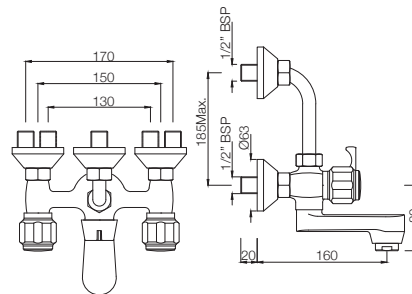

DELUX

DLX-508KN
Pillar Cock Super Deluxe with Aerator
MRP: Rs. 1,250

BATH & SHOWER