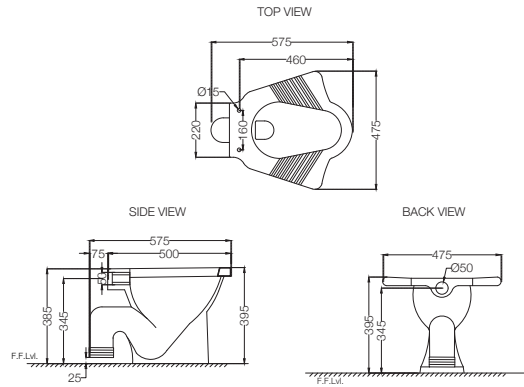

MRP: Rs. 2,600

ELEMENTS | Sanitaryware

ECS-WHT-355SNPP

Anglo Indian WC With PP Normal Close Seat Cover, Hinges, Fixing Accessories And Accessories Set,
Size: 475x575x395 mm, S Trap
MRP: Rs. 5,500

ECS-WHT-355PNPP

Anglo Indian WC With PP Normal Close Seat Cover, Hinges, Fixing Accessories, Size: 475x565x390 mm, P Trap
MRP: Rs. 5,500

ECS-WHT-851S300SPPSM

Single Piece WC With PP Soft Close Slim Seat Cover, Hinges, Dual Flush Cistern Fitting, Fixing Accessories And Accessories Set,
Size: 360x705x705 mm, S Trap- 300 mm
MRP: Rs. 14,900