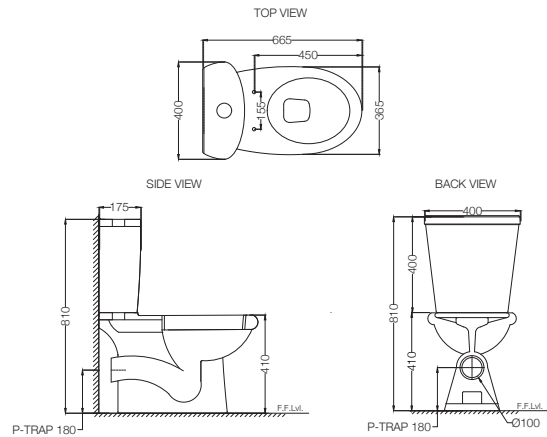

COSMO

CMS-WHT-103751P180NPP

Bowl For Coupled WC With PP Normal Close Seat Cover, Hinges, Fixing Accessories And Accessories Set, Size: 400x665x810 mm, P Trap- 180 mm
MRP: Rs. 5,800

CMS-WHT-103201

Cistern With Dual Flush Cistern Fitting For 103751S220SPP/ NPP, 103751P180NPP/ SPP
MRP: Rs. 3,200 | Set MRP: Rs. 9,000