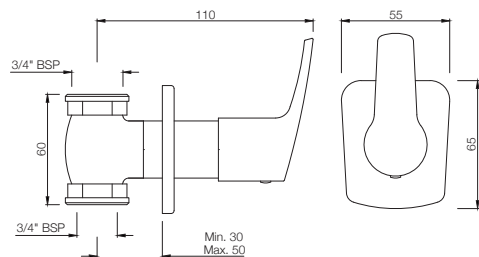

STELLA

STE-107067
2-Way Angular Stop Cock
with Wall Flange
MRP: Rs. 1,350

STE-107069
Concealed Stop Cock, Reduced Body
with Adjustable Wall Flange, Size 15mm
MRP: Rs. 1,025

STE-107099
Concealed Stop Cock, Reduced Body
with Adjustable Wall Flange, Size 20mm
MRP: Rs. 1,125