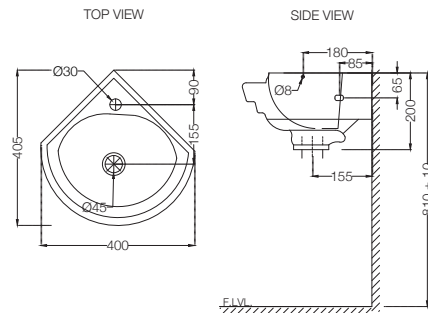

ECS-WHT-501
Semi Recessed Basin,
Size: 570x460x200 mm
MRP: Rs. 2,400