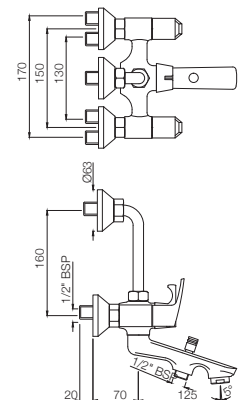

STELLA

BATH & SHOWER