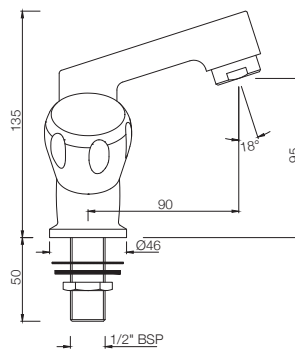

Quarter Turn

BASIN

SQT-516KN

Central Hole Basin Mixer with Extended Casted Spout with 450 mm Long Braided Hoses
MRP: Rs. 2,900

SQT-510KN

Swan Neck Tap with Left Hand Operating Knob with Aerator
Also available SQT-510AKN
Swan Neck Tap with Right Hand Operating Knob with Aerator
MRP: Rs. 1,675/1,675