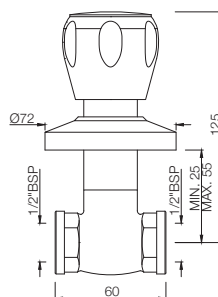

SQT-514AKN
Concealed Stop Cock Heavy Body with Cap, 15 mm
Also available SQT-514CKN
Concealed Stop Cock Heavy Body with Cap, 20 mm
MRP: Rs. 1,100/1,200

SUMTHING SPECIAL

SQT-514EKN

Concealed Stop Cock with Sliding Flange, 15 mm
 Also available SQT-514FKN
 Concealed Stop Cock with Sliding Flange, 20 mm
 MRP: Rs. 1,050/1,150