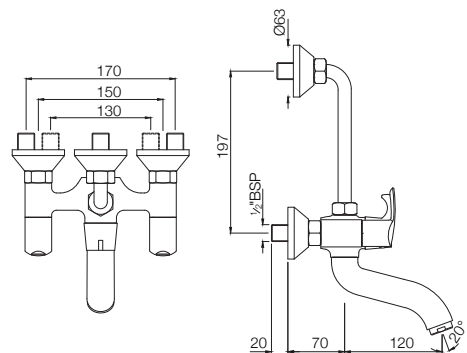

BATH & SHOWER