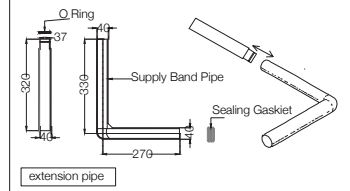

ELEMENTS | Sanitaryware

ECS-WHT-551PNPP183LZ
EWC With Wall Hung Cistern, Drainage L Bend Pipe,
Gasket And Installation Kit With PP Normal Close Seat Cover,
Hinges, Fixing Accessories and Accessories Set,
Size: 360x475x395 mm, P Trap
MRP: Rs. 4,000

ECS-WHT-451LE
Orissa Pan With L Bend And Extension,
Size: 440x575x250 mm
MRP: Rs. 2,090

ECS-WHT-453LE
Orissa Pan With L Bend And Extension,
Size: 405x510x250 mm
MRP: Rs. 1,590