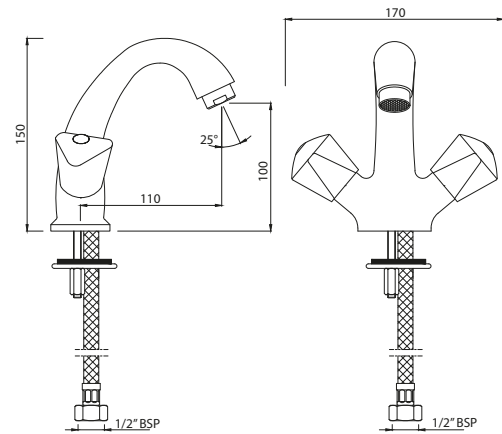

Quarter Turn

BASIN

TQT-516A

Central Hole Basin Mixer with 'U' shape Round Casted Spout with 450 mm Long Braided Hoses
MRP: Rs. 2,675

TQT-510

Swan Neck Tap with Left Hand Operating Knob with Aerator
Also available TQT-510A with Right Hand Operating Knob with Aerator
MRP: Rs. 1,675/1,675