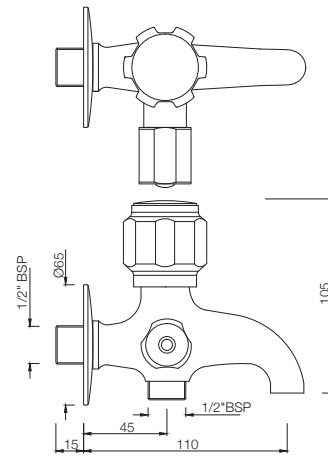

DLX-513BKN

Stop Cock, Female End
MRP: Rs. 850