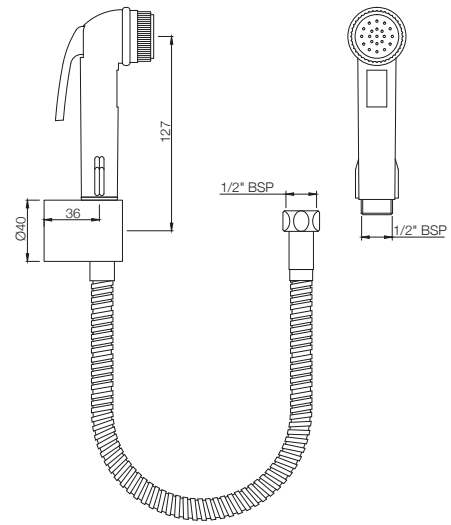

ALE-CHR-593

Hand Shower (Health Faucet) (ABS Body) with 8mm dia, 1 Meter Long Flexible Tube & Wall Hook
MRP: Rs. 1,200

ALE-IVC-593

Hand Shower (Health Faucet) (ABS Body) with 8mm Dia, 1 Meter Long Flexible Tube & Wall Hook
MRP: Rs. 1,025

ALLIED

ALE-BLC-593

Hand Shower (Health Faucet) (ABS Body) with 8mm
Dia, 1 Meter Long Flexible Tube & Wall Hook
MRP: Rs. 1,025

ACCESSORIES

Equip your bathrooms with elegant bathroom accessories that add those beautiful details to the whole décor.