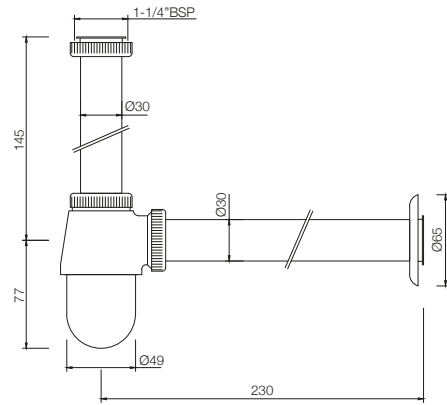

ALLIED

ALE-773ML190X125

Bottle Trap with Fully Casted Body 32 mm with 190 mm and 125 mm Long Connecting Pipes | MRP: Rs.1,175
Also available ALE-773ML300X125 with 300 mm and 125 mm Long Connecting Pipes | MRP: Rs. 1,275

ALE-CHR-583

Hand Shower (Health Faucet) (ABS Body) with 1.2 Meter Long PVC Tube & Wall Hook
MRP: Rs. 900

ALE-IVY-583

Hand Shower (Health Faucet) (ABS Body) with 1.2 Meter Long PVC Tube & Wall Hook
MRP: Rs. 825