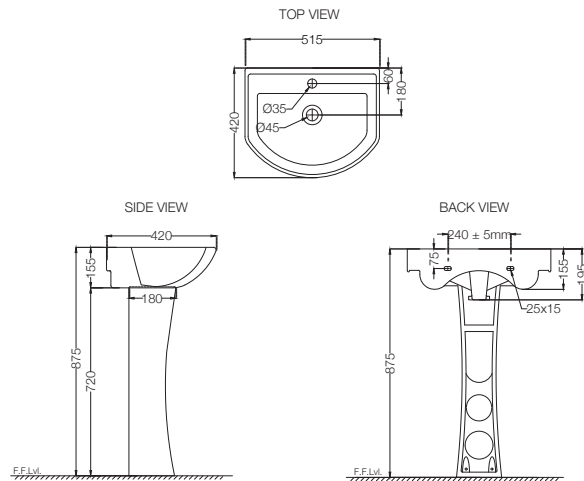

ECS-WHT-811
Wall Hung Basin With Fixing Accessories,
Size: 400x305x125 mm
MRP: Rs. 1,225

ECS-WHT-305
Half Pedestal With Fixing Accessories
For ECS-WHT-811
MRP: Rs. 11,00 | Set MRP: Rs. 2,325