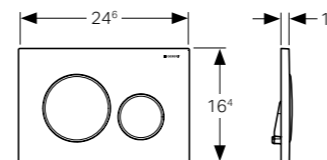

SIGMA20

Article No.: 115.882.SN.1
Colour: stainless steel brushed polished brushed
MRP: ₹15,850