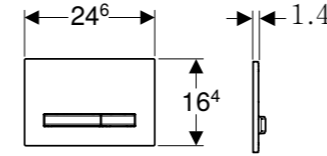

DUAL FLUSH SIGMA50

Article No.: 115.788.21.2
Colour: bright chrome
MRP: ₹33,850