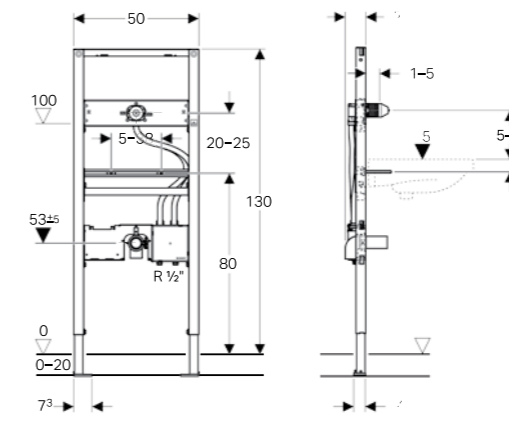

GEBERIT PUBLIC TAPS

INSTALLATION SETS

INSTALLATION SET WALL MOUNTED TAPS

Article No.: 111.560.00.1
Operation: Duofix element For exposed trap
MRP: ₹ 34,180

Article No.: 111.562.00.1
Operation: Duofix element For concealed trap
MRP: ₹ 42,860