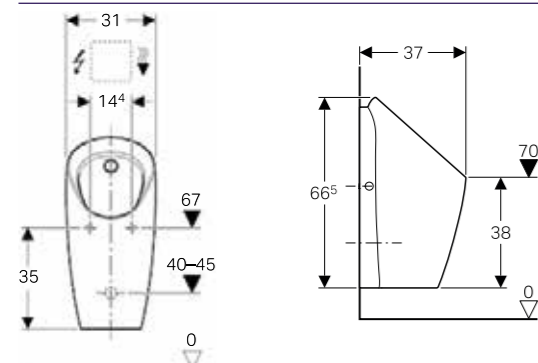

Note:

- Only urinal and waterless height – 66.5 cm
- Installation height and mounting same for all ranges – Integrated (mains & battery), only urinal and waterless.

Note: supply includes

- For mains operation - Urinal flush control with power supply unit and solenoid valve
- For battery operation - Urinal flush control with solenoid valve, Battery box, 2 alkaline batteries type AA, 1.5 V