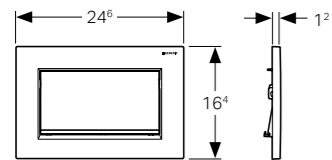

STOP AND GO FLUSH SIGMA30

Article No.: 115.893.KJ.1
Colour: white/bright chrome/white
MRP: ₹12,900