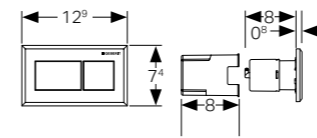

GEBERIT REMOTE FLUSH ACTUATIONS PNEUMATIC SOLUTIONS

GEBERIT PNEUMATIC ACTUATOR PLATE

Article No.: 115.932.KA.1
Colour (frame/ring/button): bright chrome/matt chrome
MRP: ₹6,600