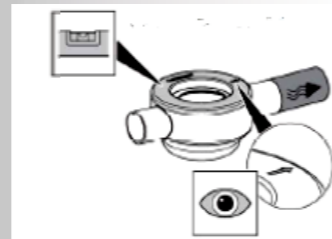

Article No : 388.012.00.1