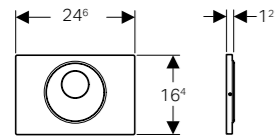

GEBERIT PUBLIC WASHROOM SYSTEMS

DESIGN AND HYGIENE AT ITS BEST

GEBERIT PUBLIC ACTUATOR PLATES

TOUCHLESS SIGMA10

Article No.: 115.856.SN.1
Colour: stainless steel brushed
MRP: ₹70,040 TouchFree

Article No.: 115.861.00.1
Installation set for Geberit WC flush control, electronic to be ordered with Sigma80