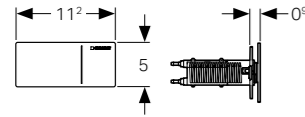

GEBERIT REMOTE FLUSH ACTUATIONS

HYDRO SERVO TECHNOLOGY

TYPE70

Article No.: 115.635.SI.1
Colour: white glass
MRP: ₹37,500