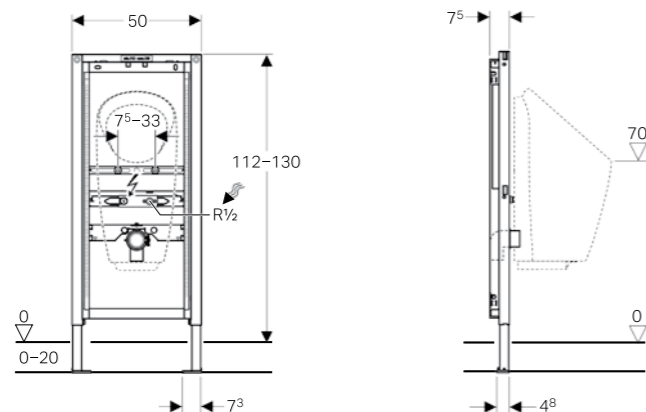

SCOPE OF DELIVERY

- Elbow tap connector R1/2"
- Protection box with cover
- Connection pipe between inlet $\varnothing$ 32 mm and urinal, with seal to urinal
- Protection plug
- Connection bend made of PE-HD $\varnothing$ 63 / 50mm
- Protection cap
- Seal $\varnothing$ 57 / 50mm
- Urinal trap $\varnothing$ 50 mm, with seal on urinal
- 2 threaded rods M8
- Fastening material

Best suited for integrated urinal

111.815.00.1 - Wall anchoring set to be ordered separately with Geberit Duofix element for urinal (13.5 - 20 cm)

MRP: ₹2,430

111.013.00.1 - Wall anchoring set to be ordered separately with Geberit Duofix element for urinal (9 - 11 cm)

MRP: ₹1,850

PARTITION WALLS

COMFORTABLE PRIVACY

GEBERIT URINAL DIVISIONS

Article No.: 115.201.11.1

Colour: Geberit urinal division, plastic, basic: white alpine
MRP: ₹24,810

Article No.: 115.202.11.1

Colour: Geberit urinal division, plastic: white alpine
MRP: ₹34,610

Article No.: 115.211.TD.1

Colour: Geberit urinal division, glass: white alpine
MRP: ₹48,670

Article No.: 115.211.CD.1

Colour: Geberit urinal division, glass: light grey RAL 7035
MRP: ₹48,670

Article No.: 115.211.TF.1

Colour: Geberit urinal division, glass: umber
MRP: ₹56,910

SCOPE OF DELIVERY

- Secure and durable material
- Hidden attachment to the wall
- Several colours available
- Made of glass, ceramic or plastic