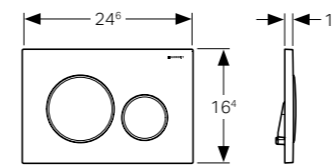

SIGMA20

Article No.: 115.882.KM.1
Colour (frame/ring/button): black/bright chrome/black
MRP: ₹10,400