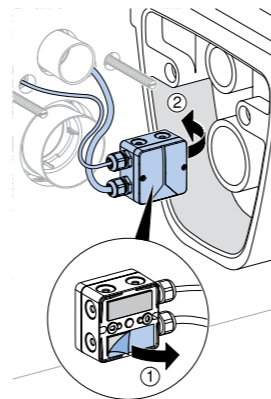

1. 2 Geberit combination outlet mounting box, article no. 244.120.00.1 **MRP: ₹6,950**