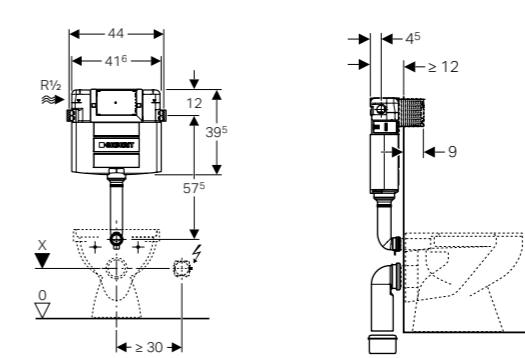

GEBERIT OMEGA CONCEALED CISTERNS

FRONT ACTUATION

109.060.00.1 - Geberit Omega concealed cistern 12 cm, H106 cm

MRP: ₹20,290

SCOPE OF DELIVERY

- Water supply connection, R 1/2, compatible with MeplaFix, with integrated angle stop valve and hand wheel
- Connection set for WC, $\varnothing$ 90 mm
- WC outlet bend, HDPE, $\varnothing$ 90 mm / 110 mm
- Protection box for service opening
- Two protection plugs
- 2 fastening brackets
- Fastening material

110.020.00.1 - Geberit Kombifix element for wall-hung WC, H106 cm with Omega cistern 12 cm

MRP: ₹25,030