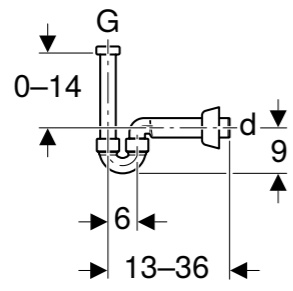

GEBERIT TRAPS

CHANNEL THE WATER AWAY
SAFELY AND QUICKLY

GEBERIT TRAPS

FOR WASH BASINS

FOR PUBLIC

Article No.: 151.108.11.1
Finish: Alpine white
Size: 40 mm
MRP: ₹1,080

Article No.: 151.108.21.1
Finish: Bright chrome
Size: 40 mm
MRP: ₹4,880