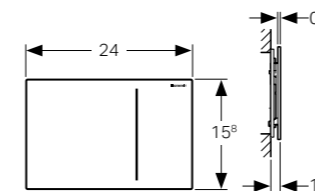

SIGMA70

Article No.: 115.625.SI.1
Colour: white glass
MRP: ₹33,500