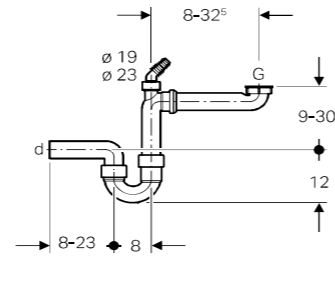

APPLICATION PURPOSE

- For washbasin

FOR KITCHEN SINKS

Article No.: 152.713.11.1
Colour: White alpine, 40 mm
MRP: ₹1,330

APPLICATION PURPOSE

- For connecting kitchen sinks with one bowl
- Allows for flexible length & placement