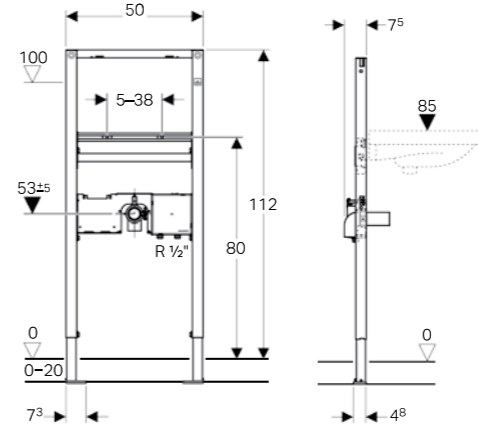

INSTALLATION SET DECK MOUNTED TAPS

Article No.: 111.553.00.1
Operation: Duofix element For exposed trap
MRP: ₹ 27,560

Article No.: 111.563.00.1
Operation: Duofix element For concealed trap
MRP: ₹ 36,320

SCOPE OF DELIVERY - TAPS

- Washbasin tap
- IR sensor with connection cable
- Control electronics
- Functional unit
- Tap aerator key
- Fastening material
- Battery operated: 2 alkaline batteries type AA, 1.5 V

SCOPE OF DELIVERY - DUOFIX ELEMENT

- 2 fixing brackets
- Seal ø 44 / 32 mm
- Connection bend made of PE-HD, ø 50 mm
- 2 threaded rods M10
- Protection box with cover, for concealed housing
- Fastening material

Note: • Deck-mounted taps for concealed option to be ordered along with installation box
• Deck-mounted taps exposed installation box supplied by default
• To order additional cover plates