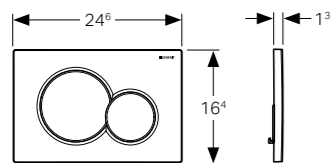

SIGMA01

Article No.: 115.770.11.5
Colour: white alpine
MRP: ₹4,900