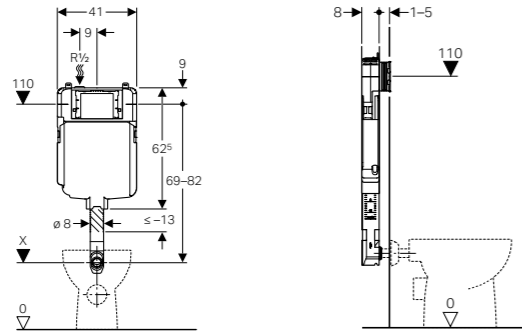

MRP: ₹16,540

SCOPE OF DELIVERY

- Water supply connection R 1/2, compatible with MeplaFix, with integrated angle stop valve and hand wheel
- Protection box for service opening
- Flush bend with recess shells
- Flush bend extension, \varnothing 45 mm
- Protection plug
- 2 slotted flat irons
- Fastening material