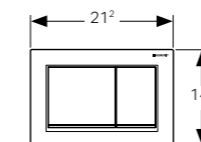

OMEGA30

Article No.: 115.080.KH.1
Colour (frame/ring/button): bright chrome/matt chrome/bright chrome
MRP: ₹11,800