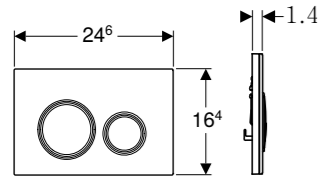

GEBERIT SIGMA ACTUATOR PLATES

SIGMA21

Article No.: 115.650.SI.1
Colour: red gold gloss white
MRP: ₹51,450