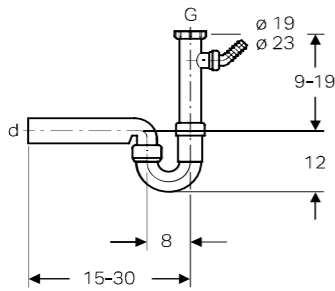

FOR KITCHEN SINKS

Article No.: 152.713.11.1
Colour: White alpine, 40 mm
MRP: ₹1,330

APPLICATION PURPOSE

- For connecting kitchen sinks with one bowl
- Allows for flexible length & placement