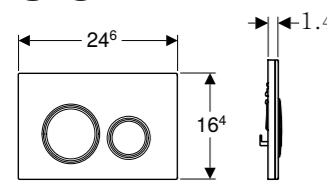

DUAL FLUSH SIGMA21

Article No.: 115.884.SI.1
Colour: white/bright chrome/
white
MRP: ₹22,800