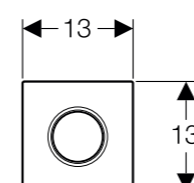

TYPE01

MAINS OPERATED