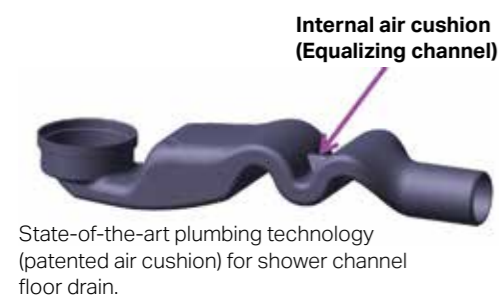

Article No.: 154.338.00.1
Description: stainless steel
MRP: ₹ 6,070

GEBERIT SHOWER CHANNEL CLEANLINE

OUR SIMPLE AND COMPACT SOLUTION

Easy to install – and clean

APPLICATION	WATER SEAL	INSTALLATION SET
<p>X = 90-200mm</p>	<p>50 mm</p>	<p>Article No.: 154.150.00.1 Height: 90 mm MRP: ₹15,790</p>
<p>Also available</p> <p>X = 65-90mm</p>	<p>30 mm</p>	<p>Article No.: 154.152.00.1 Height: 65 mm MRP: ₹15,790</p>
<p>X = 0 - 200mm</p>	<p>No trap in scope</p>	<p>Article No.: 154.153.00.1 Cross Floor MRP: ₹7,430</p>