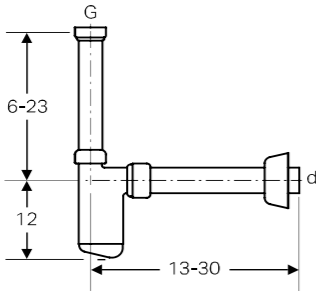

GEBERIT TRAPS

FOR WASH BASINS

FOR PUBLIC

Article No.: 151.108.11.1
Finish: Alpine white
Size: 40 mm
MRP: ₹1,080

Article No.: 151.108.21.1
Finish: Bright chrome
Size: 40 mm
MRP: ₹4,880

Article No.: 151.113.11.1
Finish: Alpine white
Size: 32 mm
MRP: ₹1,080

APPLICATION PURPOSE

- For washbasin • Allows for flexible length & placement

SCOPE OF DELIVERY

- Inlet connector with union nut • Connection bend • Wall collar

Article No.: 170.103.11.1
Colour: white, 32 mm
MRP: ₹1,330

Article No.: 151.116.11.1
Colour: white alpine, 32 mm
MRP: ₹2,710

Article No.: 151.117.11.1
Colour: white alpine, 40 mm
MRP: ₹2,710

APPLICATION PURPOSE

- For washbasin • Allows for flexible length & placement

SCOPE OF DELIVERY

- Seals • Connection bend with collar

Article No.: 151.034.11.1
Colour: white, 32 mm
MRP: ₹2,480

Article No.: 151.035.11.1
Colour: white, 40 mm
MRP: ₹2,480

Article No.: 151.034.21.1
Colour: chrome plated
hi-gloss, 32 mm
MRP: ₹3,790

Article No.: 151.035.21.1
Colour: chrome plated
hi-gloss, 40 mm
MRP: ₹3,790

SCOPE OF DELIVERY

- Odour trap
- Inlet pipe with union nut
- Rosette
- Outlet pipe with rosete
- Seals

APPLICATION PURPOSE

- For washbasin

FOR KITCHEN SINKS

Article No.: 152.713.11.1
Colour: White alpine, 40 mm
MRP: ₹1,330

APPLICATION PURPOSE

- For connecting kitchen sinks with one bowl
- Allows for flexible length & placement

Article No.: 152.885.11.1
Colour: White alpine, 40 mm
MRP: ₹1,790

SCOPE OF DELIVERY

- Inlet connector with union nut made of PP, G 1", with supplementary connection
- Angled hose connector made of PP, 19 / 23 mm
- Blind cap for waste coupling G 1"

GEBERIT PUBLIC WASHROOM SYSTEMS

DESIGN AND HYGIENE AT ITS BEST