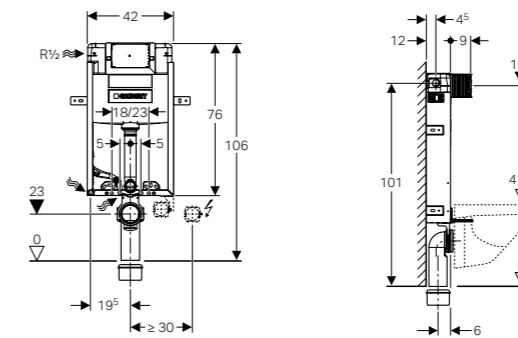

SCOPE OF DELIVERY

- Water supply connection, R 1/2, compatible with MeplaFix, with integrated angle stop valve and hand wheel
- Protection box for service opening
- Connection set for WC, $\varnothing$ 90 mm
- WC outlet bend, PE-HD, $\varnothing$ 90 mm
- Adapter sleeve, PE-HD, $\varnothing$ 90 / 110 mm
- Filling segment
- Two protection plugs
- Acoustic insulation set
- 2 threaded rods M12
- Fastening material

111.060.00.1 - Geberit Duofix element for wall-hung WC, H106 cm with Omega cistern 12 cm

MRP: ₹29,770