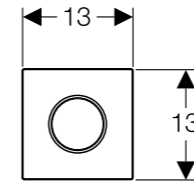

TYPE10

MAINS OPERATED