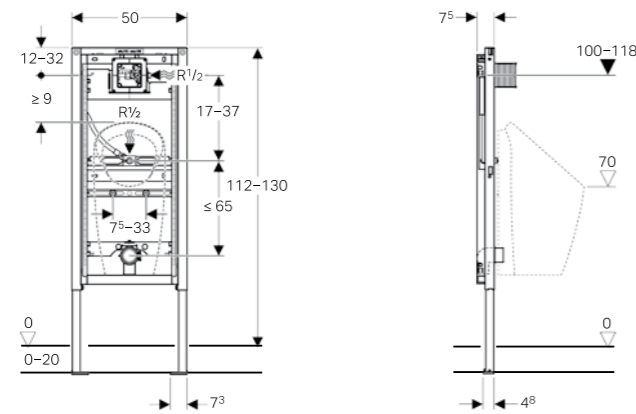

SCOPE OF DELIVERY

- Elbow tap connector R1/2"
- Protection box with cover
- Protection plug
- Connection bend made of PE-HD $\varnothing$ 63 / 50mm
- Protection cap
- Seal $\varnothing$ 57 / 50mm
- Urinal trap $\varnothing$ 57 mm, with seal on urinal
- 2 threaded rods M8
- Fastening material

Best suited for basic urinal preda

111.686.00.1 - Geberit Duofix element for urinal, 112-130 cm, Universal, for exposed flushing valve

MRP: ₹23,220