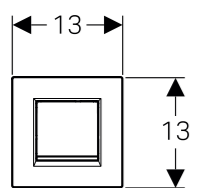

GEBERIT URINAL FLUSH CONTROLS

A TOUCH OF PERFECTION

TOUCHLESS

TYPE50

MAINS OPERATED

Article No.: 116.026.GH.1
Colour: brushed chrome
MRP: ₹ 80,100

BATTERY OPERATED

Article No.: 116.036.GH.1
Colour: brushed chrome
MRP: ₹ 81,220

TYPE30

MAINS OPERATED

Article No.: 116.027.KH.1
Colour: bright chr - matt chr - bright chr
MRP: ₹ 57,320

Article No.: 116.027.KJ.1
Colour: white - bright chr - white
MRP: ₹ 70,090

Article No.: 116.027.KM.1
Colour: black - bright chr - black
MRP: ₹ 57,320

Article No.: 116.027.KN.1
Colour: matt chr - bright chr - matt chr
MRP: ₹ 70,090

BATTERY OPERATED

Article No.: 116.037.KH.1
Colour: bright chr - matt chr - bright chr
MRP: ₹ 57,320

Article No.: 116.037.KJ.1
Colour: white - bright chr - white
MRP: ₹ 70,090

Article No.: 116.037.KN.1
Colour: matt chr - bright chr - matt chr
MRP: ₹ 70,090

Article No.: 116.037.KM.1
Colour: black - bright chr - black
MRP: ₹ 57,320

Article No.: 116.037.KX.1
Colour: Chr brushed - bright chr - Chr brushed
MRP: ₹ 57,320

TYPE10

MAINS OPERATED

Article No.: 116.025.KH.1
Colour: bright chr - matt chr - bright chr
MRP: ₹ 56,240

Article No.: 116.025.KJ.1
Colour: white - bright chr - white
MRP: ₹ 56,240

Article No.: 116.025.KK.1
Colour: white - gold - white
MRP: ₹ 56,240

Article No.: 116.025.KM.1
Colour: black - bright chr - black
MRP: ₹ 56,240

GEBERIT URINAL FLUSH CONTROLS

A TOUCH OF PERFECTION

TYPE10

MAINS OPERATED

Article No.: 116.025.KN.1
Colour: matt chr - bright chr - matt chr
MRP: ₹ 68,720

Article No.: 116.025.SN.1
Colour: Stainless steel
brushed - polished - brushed
MRP: ₹ 57,870

Article No.: 116.025.KL.1
Colour: white - mat chr - matt chr
MRP: ₹ 68,720

BATTERY OPERATED

Article No.: 116.035.KH.1
Colour: bright chr - matt chr - bright chr
MRP: ₹ 54,080

Article No.: 116.035.KJ.1
Colour: white - bright chr - white
MRP: ₹ 68,720