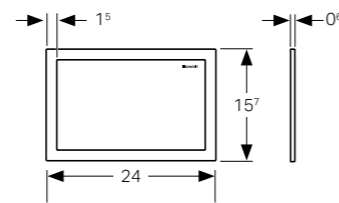

Sigma 60 cover frame

Article No.: 115.641.GH.1
Colour: brushed chrome
MRP: ₹11,900

Article No.: 115.641.21.1
Colour: bright chrome-plated
MRP: ₹11,900

CHARACTERISTICS

- Surface even actuation

PRODUCT DETAILS

Actuation force <20N
Product material Die-cast zinc