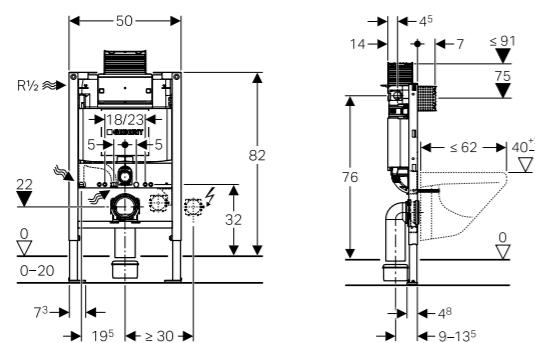

SCOPE OF DELIVERY

- Water supply connection, R 1/2, with integrated angle stop valve and hand wheel
- Protection cover for service opening, can be cut to length
- Two protection plugs
- WC connection set, dia. 90 mm
- WC outlet bend, HDPE, dia. 90 mm
- Adapter sleeve, dia. 90/110 mm
- 2 threaded rods M12
- Fastening material
- Excluded: Actuator plate

111.030.00.1 - Also available Geberit Duofix element for wall-hung WC, H98, with Omega cistern 12 cm

MRP: ₹35,070

111.815.00.1 - Wall anchoring set to be ordered separately with Geberit Duofix Omega

MRP: ₹ 2,430