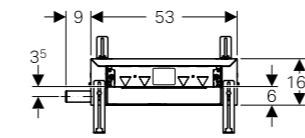

GEBERIT KOMBIFIX FOR SHOWER, WITH WALL DRAIN

Material: steel
Discharge rate: 0.4l/s
Depth of water seal.: 30 mm

Article No.: 457.536.00.1
MRP: ₹ 28,550