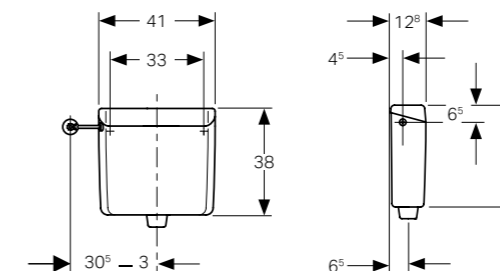

MRP: ₹9,950

SCOPE OF DELIVERY

- Flush bend 38 x 5.2 cm, dia. 50/44 mm
- Fastening material
- Excluded: Angle stop valve R 1/2"

APPLICATION PURPOSE

- For installation behind the wall or in furniture
- For pneumatic remote flush actuation
- For thin walls with max. 70 mm thickness in combination with floor mounted WC