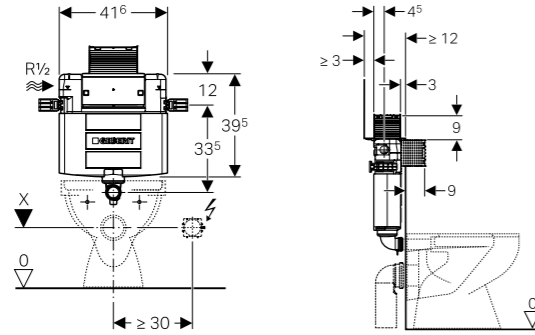

SCOPE OF DELIVERY

- Water supply connection, R 1/2, with integrated angle stop valve and hand wheel
- Protection cover for service opening, can be cut to length
- Flush bend extension dia. 45 mm
- 1 protection plug
- 2 fastening brackets
- Fastening material
- Excluded: Actuator plate