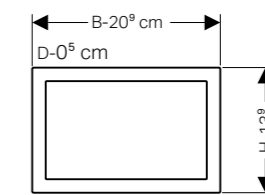

Article No.: 115.081.GH.1
Colour: brushed chrome
MRP: ₹44,540

Article No.: 115.081.JK.1
Colour: glass lava
MRP: ₹45,100

Article No.: 115.081.JL.1
Colour: glass and grey
MRP: ₹45,100

Omega 60 cover frame

B / Width (cm) - 20^o cm
H / Height (cm) - 13^o cm
T / Depth (cm) - 0^o cm