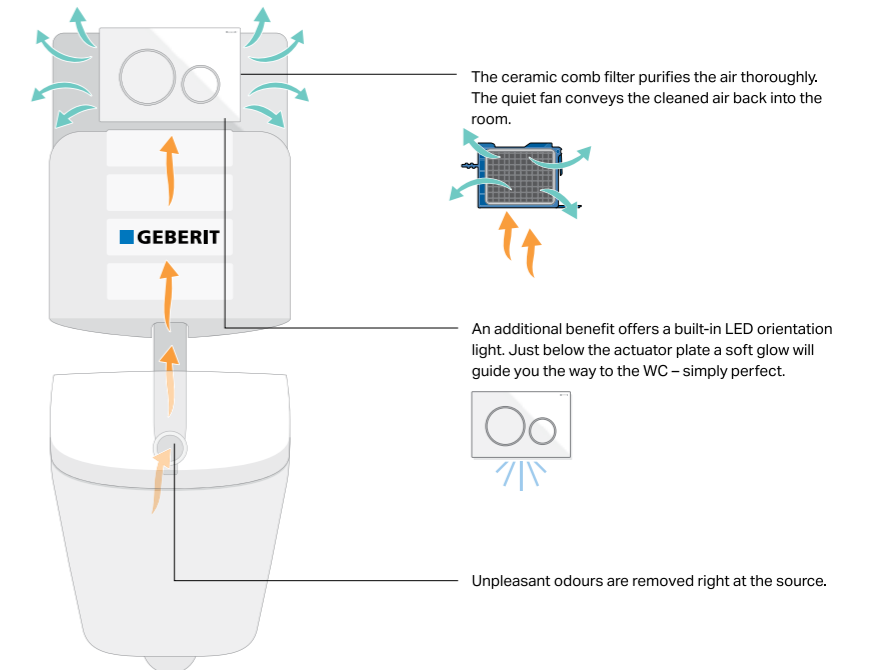

- For dual flush
- For front actuation
- For use with Sigma concealed cistern 12 cm (UP320)
- For use with Sigma concealed cistern 8 cm (UP720, UP700)

GEBERIT DUOFRESH MODULE FRESH AIR FOR EVERYONE

FUNCTIONS AND SOLUTIONS

GEBERIT DUOFRESH MODULE ADVANTAGE

EFFICIENT

The air is purified by the ceramic honeycomb filter.

QUIET

A quiet fan conveys the purified air back into the room.

ACCESSIBLE

The ceramic honeycomb filter can be easily accessed via the actuator plate.

COMPATIBLE WITH SIGMA RANGE

The Geberit DuoFresh module can be easily installed in any Geberit Sigma cistern and can be combined with almost any actuator plate from Sigma range.

UNPLEASANT ODOURS IN THE TOILET ARE A THING OF THE PAST

The Geberit DuoFresh module removes the bad air directly from the WC ceramic appliance, purifies it using a ceramic honeycomb filter and then returns it to the room. This is extremely effective, as it prevents unpleasant odours from spreading throughout the bathrooms in the first place, rendering air fresheners, lighting matches, opening windows, etc. completely unnecessary.