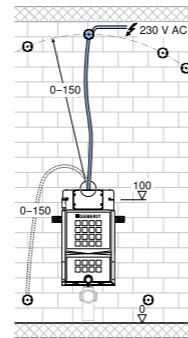

GEBERIT DUOFRESH

PRODUCT NAME : GEBERIT DUOFRESH MODULE

SIGMA 12 CM	Article Number	M.R.P. in ₹	SIGMA 8 CM	Article Number	M.R.P. in ₹
Geberit DuoFresh module with automatic actuation	115.980.21.1	32,300	Geberit DuoFresh module with automatic actuation	115.981.21.1	32,300
	115.980.BZ.1	33,800		115.981.BZ.1	32,300

Note

- Article No.: 243.971.00.1
  Power supply unit 230 V/12V/50 HZ to be ordered for Geberit duofresh module

APPLICATION PURPOSE:

- For Geberit Sigma concealed cisterns 12 and 8 cm
- For direct odour extraction from WC ceramic appliances
  For Geberit actuator plates Sigma01,10, 20, 21, 30, 50

SCOPE OF DELIVERY:

- Mounting frame with swivelling mechanism
- Protection plate
- Extraction unit with radial fan
- Cable connection with plug
- Ceramic honeycomb filter
- Moisture protection for conduit pipe

* OdourFree

ACCESSORIES

1. 1 Installation set with flush-mounting box, for Geberit duofresh module article no. 244.999.00.1 **MRP: ₹2,980**

1. 2 Geberit combination outlet mounting box, article no. 244.120.00.1 **MRP: ₹6,950**

Note: Sigma plates to be ordered additionally

GEBERIT OMEGA

MORE CHOICE
MORE VALUE