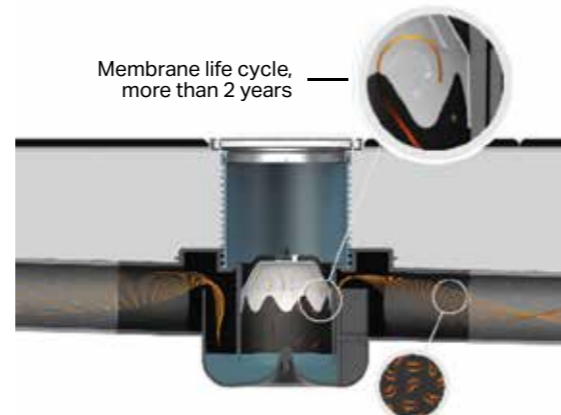

GEBERIT INNOVATION

Water seal lasts 5 times more, thanks to the reduced evaporation rate.

The silicon membrane creates a seal that blocks fumes coming from the pipes, preventing bacteria and odour from entering the bathroom and also functions effectively in the absence of water seal.