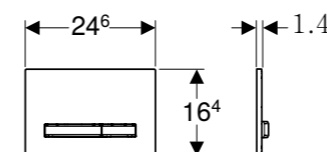

GEBERIT SIGMA ACTUATOR PLATES

SIGMA50

Article No.: 115.788.JL.2
Colour: glass sand grey
MRP: ₹28,300