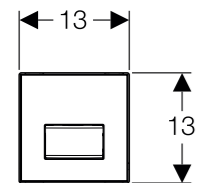

MANUAL FLUSH

TYPE50

PNEUMATIC