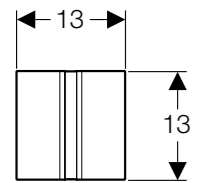

TOUCHLESS

TYPE50

MAINS OPERATED

Article No.: 116.026.GH.1
Colour: brushed chrome
MRP: ₹ 80,100