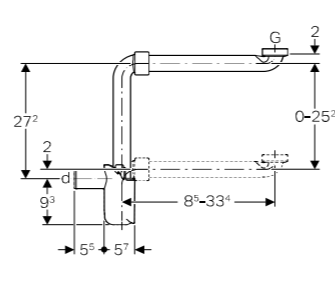

Article No.: 170.103.11.1
Colour: white, 32 mm
MRP: ₹1,330

Article No.: 151.116.11.1
Colour: white alpine, 32 mm
MRP: ₹2,710

Article No.: 151.117.11.1
Colour: white alpine, 40 mm
MRP: ₹2,710

APPLICATION PURPOSE

- For washbasin • Allows for flexible length & placement

SCOPE OF DELIVERY

- Seals • Connection bend with collar