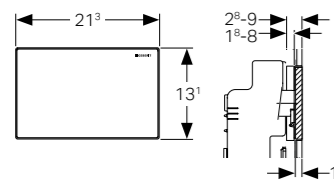

GEBERIT COVER PLATE (ACCESS PLATE) FOR TYPE01, TYPE10 & TYPE70, SIGMA RANGE