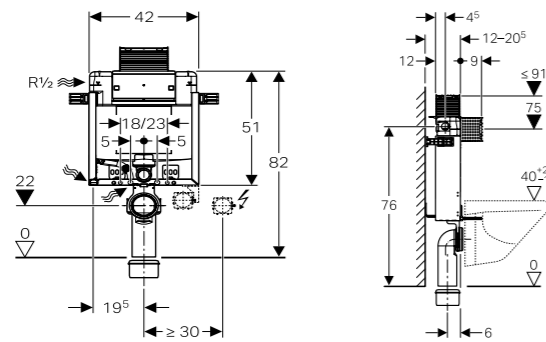

SCOPE OF DELIVERY

- Water supply connection R 1/2" with integrated angle stop valve and hand wheel
- Protection cover for service opening, can be cut to length
- WC connection set, dia. 90 mm
- WC outlet bend, HDPE, dia. 90 mm
- Adapter sleeve, dia. 90/110 mm
- Two protection plugs
- 2 threaded rods M12
- Fastening material
- Excluded: Actuator plate

110.011.00.1 - Also available Geberit Kombifix element for wall-hung WC, H98, with Omega cistern 12 cm

111.003.00.1 - Geberit Duofix element for wall-hung WC, H82, with Omega cistern 12 cm

MRP: ₹26,900