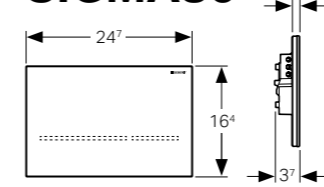

GEBERIT SIGMA ACTUATOR PLATES

SIGMA80

Article No.: 116.092.SG.1
Colour: black glass
MRP: ₹93,250 TouchFree