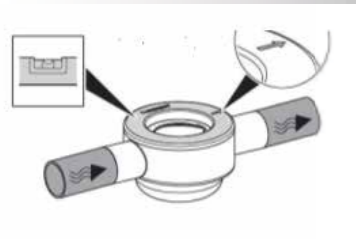

SOLUTIONS FOR DRY DRAINS IN THE ABSENCE OF WATER SEAL

The Aquorea floor drain is a space-saving solution. The body is made from HDPE material and has a stainless steel grating with silicon membrane.

GET THE RELIABILITY ADVANTAGE
With dual seal technology of Water and Silicone membrane

Article No : 388.011.00.1