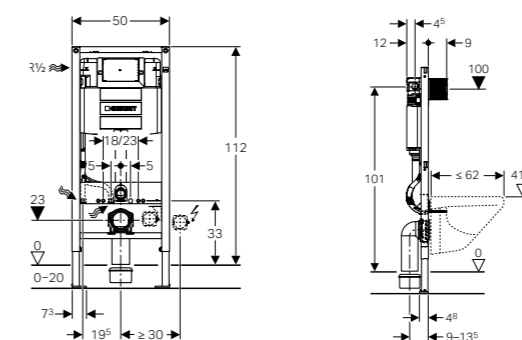

110.020.00.1 - Geberit Kombifix element for wall-hung WC, H106 cm with Omega cistern 12 cm

MRP: ₹25,030

SCOPE OF DELIVERY

- Water supply connection, R 1/2, compatible with MeplaFix, with integrated angle stop valve and hand wheel
- Protection box for service opening
- Connection set for WC, \varnothing 90 mm
- WC outlet bend, PE-HD, \varnothing 90 mm
- Adapter sleeve, PE-HD, \varnothing 90 / 110 mm
- Filling segment
- Two protection plugs
- Acoustic insulation set
- 2 threaded rods M12
- Fastening material

111.060.00.1 - Geberit Duofix element for wall-hung WC, H106 cm with Omega cistern 12 cm

MRP: ₹29,770

SCOPE OF DELIVERY

- Water supply connection, R 1/2, compatible with MeplaFix, with integrated angle stop valve and hand wheel
- Protection box for service opening
- Two protection plugs
- Connection set for WC, \varnothing 90 mm
- WC outlet bend, PE-HD, \varnothing 90 mm
- Adapter sleeve, PE-HD, \varnothing 90 / 110 mm
- 2 threaded rods M12
- Fastening material