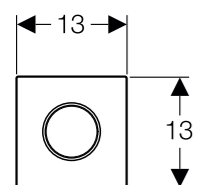

TYPE10

MAINS OPERATED

Article No.: 116.025.KH.1
Colour: bright chr - matt chr - bright chr
MRP: ₹ 56,240

Article No.: 116.025.KJ.1
Colour: white - bright chr - white
MRP: ₹ 56,240

Article No.: 116.025.KK.1
Colour: white - gold - white
MRP: ₹ 56,240