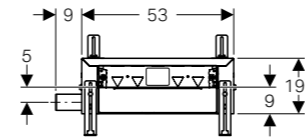

Material: steel
Discharge rate: 0.8l/s
Depth of water seal.: 50 mm

Article No.: 457.534.00.1
MRP: ₹ 32,220