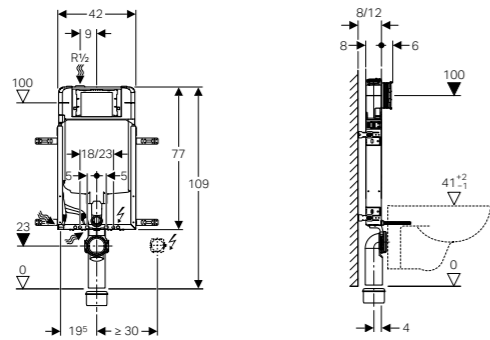

SCOPE OF DELIVERY

- Water supply connection R 1/2, compatible with MeplaFix, with integrated angle stop valve and hand wheel
- Protection box for service opening
- 4 fixing brackets
- Connection set for WC, $\varnothing$ 90 mm
- Connection bend 90° made of PE-HD, $\varnothing$ 90 mm
- Adapter socket made of PE-HD, $\varnothing$ 90 / 110 mm
- 2 protection plugs
- 2 threaded rods M12
- Fastening material

Kombifix mounting element for wall hung WC front operated for actuator plates "Sigma80, Sigma70, Sigma60, Sigma50, , Sigma30, Sigma20, Sigma01".

110.350.00.5 - Also available Geberit Kombifix element for wall-hung WC, H108, with Sigma cistern 12 cm (UP320)

MRP: ₹17,380

111.796.00.1 - Geberit Duofix element for wall-hung WC, H114, with Sigma cistern 8 cm

MRP: ₹29,560