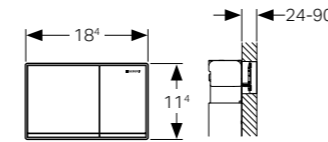

GEBERIT OMEGA ACTUATOR PLATES

OMEGA60

Article No.: 115.081.SI.1
Colour: glass white
MRP: ₹34,730