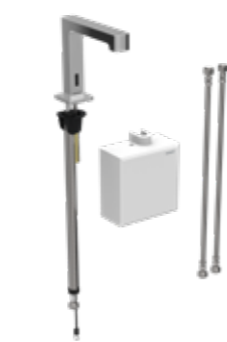

Article No.: 116.178.21.1
Colour: Battery operation with thermostatic mixer
MRP: ₹ 68,010

Article No.: 116.177.21.1
Colour: Battery operation with thermostatic mixer
MRP: ₹ 68,010