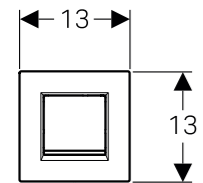

TYPE30

PNEUMATIC