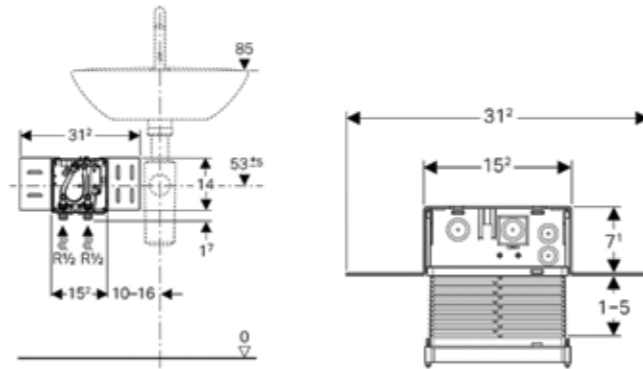

INSTALLATION SET - FOR SOLID CONSTRUCTION-ONLY INSTALLATION BOX, DECK MOUNTED TAPS

Article No.: 116.130.00.1
Solid construction - Only installation box
MRP: ₹ 15,140

COVER PLATES- FOR WALL MOUNTED AND DECK MOUNTED TAPS

Article No.: 116.425.11.1
Description: Cover plate
For exposed trap
MRP: ₹ 3,790

Article No.: 116.426.11.1
Description: Cover plate
For concealed trap
MRP: ₹ 7,570

ACCESSORIES - TAP AERATOR FOR GEBERIT WASHBASIN TAPS PIAVE AND BRENTA

Article No.: 243.625.00.1
Flow rate: 5.0 l/min
MRP: ₹ 760

Article No.: 243.635.00.1
Flow rate: 5.0 l/min
MRP: ₹ 810

Article No.: 243.636.00.1
Flow rate: 3.9 l/min
MRP: ₹ 760

Article No.: 243.637.00.1
Flow rate: 1.9 l/min
MRP: ₹ 760

Article No.: 243.638.00.1
Flow rate: 1.3 l/min
MRP: ₹ 760

GEBERIT URINAL SYSTEM SUITS EVERY NEED