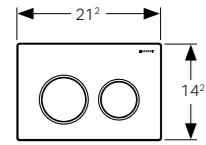

GEBERIT OMEGA ACTUATOR PLATES

OMEGA20

Article No.: 115.085.KH.1
Colour (frame/ring/button):
bright chrome/matt chrome/
bright chrome
MRP: ₹11,800