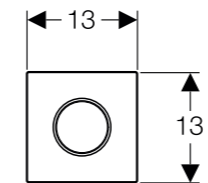

TYPE10

PNEUMATIC