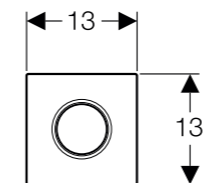

TYPE01

PNEUMATIC