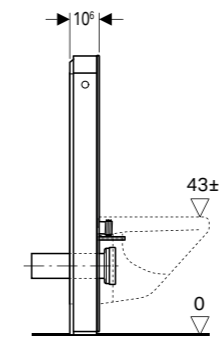

GEBERIT MONOLITH PLUS SANITARY MODULE FOR WALL-HUNG WC, 101

CHARACTERISTICS

- Dual flush
- Front cladding made of glass (ESG)
- Self-supporting
- Soft-touch buttons for flush actuation and odour extraction
- Orientation light and odour extraction activated when a user approaches
- Orientation light can be set in seven colours
- Day/night detection can be set for orientation light
- Operation with extra-low voltage, no mains voltage in cistern

SCOPE OF DELIVERY

- Water supply connection set with 2 angle stop valves, 1/2"
- Flush bend extension 160 mm
- Sleeve made of EPDM, ø 44 / 55 mm
- Straight connector made of PE-HD, ø 90 mm
- Adapter socket made of PE-HD, ø 90 / 110 mm
- 2 threaded rods M12
- Sound insulation set
- Female socket for mains connection
- Power supply unit
- Fastening material

Also available Geberit Monolith Plus sanitary module for wall-hung WC, H114

MRP: ₹220,080

Article No.: 131.231.SI.5
Colour: Geberit Monolith sanitary module for wall-hung WC, 114 cm, white glass

Article No.: 131.231.JK.5
Colour: Geberit Monolith sanitary module for wall-hung WC, 114 cm, glass lava

Article No.: 131.231.JL.5
Colour: Geberit Monolith sanitary module for wall-hung WC, 114 cm, glass sand grey

Article No.: 131.231.SJ.6
Colour: Geberit Monolith sanitary module for wall-hung WC, 114 cm, black glass

Also available Geberit Monolith plus sanitary module for floor standing 101 and 114 cm