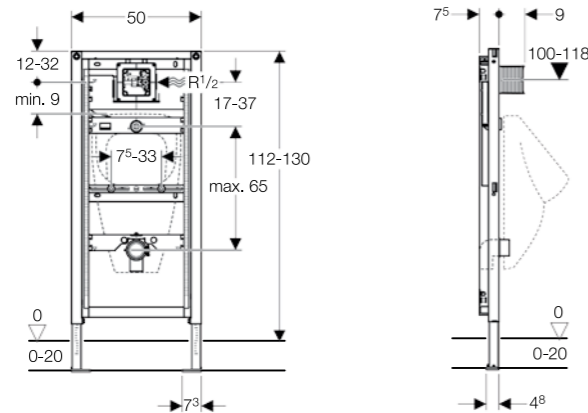

GEBERIT DUOFIX ELEMENTS

FLEXIBLE COMPONENTS

UNIFORM DESIGN FOR URINALS

111.616.00.1 - Geberit Duofix element for urinal, 112-130 cm, Universal

MRP: ₹30,850

SCOPE OF DELIVERY

- Elbow tap connector R1/2"
- Protection box with cover
- Connection pipe between inlet \varnothing 90 mm and urinal, with seal to urinal
- Protection plug
- Connection bend made of PE-HD \varnothing 63 / 50mm
- Protection cap
- Seal \varnothing 57 / 50mm
- Urinal trap \varnothing 57 mm, with seal on urinal
- 2 threaded rods M8
- Fastening material