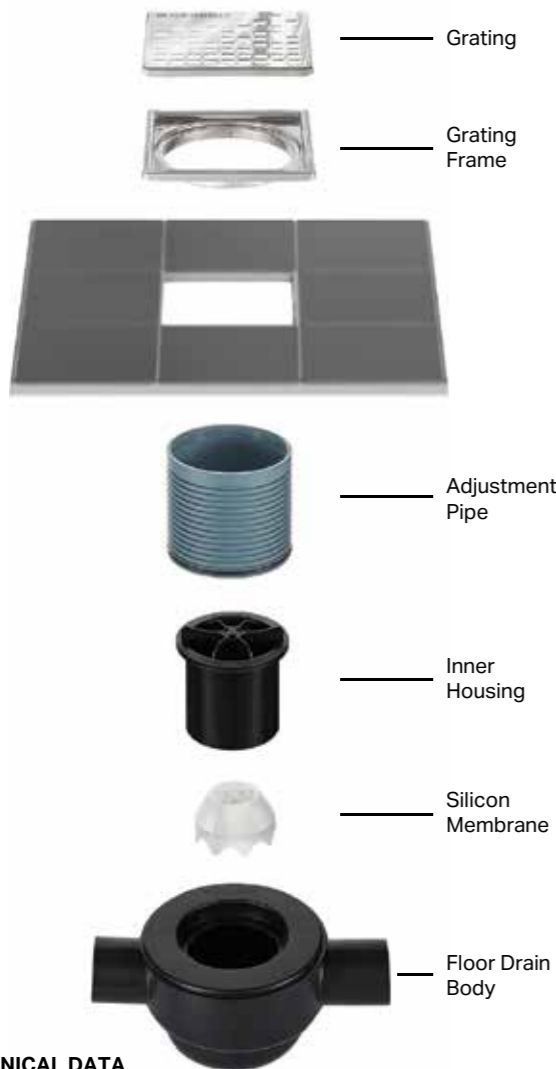

AQUOREA EXPANDED VIEW

Improved Efficiency

Odour Free

Anti Bacteria

Easy Maintenance