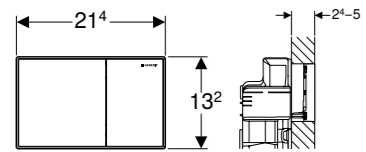

GEBERIT SIGMA ACTUATOR PLATES

SIGMA60

Article No.: 115.640.GH.1
Colour: brushed chrome
MRP: ₹43,150