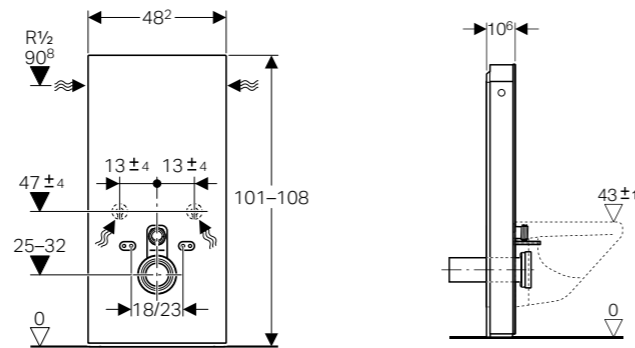

GEBERIT MONOLITH SANITARY MODULE FOR WALL-HUNG WC, H101

CHARACTERISTICS

- Dual flush
- Compensation of dimensional tolerances possible
- Front cladding made of glass (ESG)
- Fastening height WC ceramic appliance 35 ± 1 cm
- Cistern fully insulated against condensation
- Side cladding made of aluminium brushed
- Self-supporting
- Adjustable flush volume
- Water supply connection, bottom
- Water supply connection on the left/right possible

SCOPE OF DELIVERY

- Water supply connection set with 2 angle stop valves, 1/2"
- Flush bend extension 160 mm
- Sleeve made of EPDM, ø 44 / 55 mm
- Straight connector made of PE-HD, ø 90 mm
- Adapter socket made of PE-HD, ø 90 / 110 mm
- 2 threaded rods M12
- Sound insulation set
- Fastening material

Also available Geberit Monolith sanitary module for wall-hung WC, H114

MRP: ₹125,950

Article No.: 131.031.SI.5
Colour: Geberit Monolith sanitary module for wall-hung WC, 114 cm, white glass

Article No.: 131.031.JK.5
Colour: Geberit Monolith sanitary module for wall-hung WC, 114 cm, glass lava

Article No.: 131.031.JL.5
Colour: Geberit Monolith sanitary module for wall-hung WC, 114 cm, glass sand grey

Article No.: 131.031.SJ.6
Colour: Geberit Monolith sanitary module for wall-hung WC, 114 cm, black glass

Also available Geberit Monolith sanitary module for floor standing WC, H114