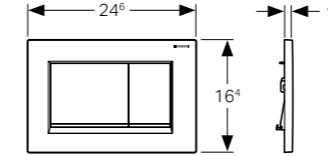

GEBERIT SIGMA ACTUATOR PLATES

SIGMA30

Article No.: 115.883.KL.1
Colour (frame/ring/button): white/matt chrome/matt chr
MRP: ₹7,800