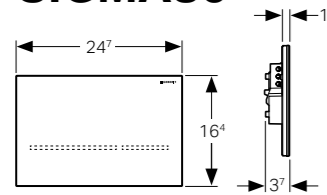

Article No.: 115.889.SN.1
Colour: for dual flush, screwable: stainless steel brushed/polished/brushed vandal proof
MRP: ₹18,150

GEBERIT SEMI-PUBLIC ACTUATOR PLATES

FOR PUBLIC

TOUCHLESS SIGMA80

Article No.: 116.092.SG.1
Colour: black glass
MRP: ₹93,250 TouchFree