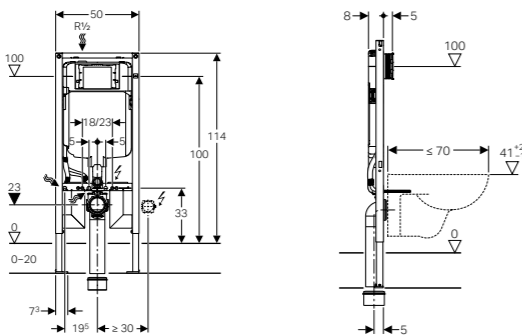

SCOPE OF DELIVERY

- Water supply connection R 1/2, compatible with MeplaFix, with integrated angle stop valve and hand wheel
- Protection box for service opening
- 2 wall anchorings
- Connection set for WC, $\varnothing$ 90 mm
- Connection bend 90° made of PE-HD, $\varnothing$ 90 mm
- Adapter socket made of PE-HD, $\varnothing$ 90 / 110 mm
- 2 protection plugs
- 2 threaded rods M12
- Fastening material

Duofix mounting element for wall-hung WC front operated for actuator plates "Sigma80, Sigma70, Sigma60, Sigma50, Sigma30, Sigma20, Sigma01".

111.300.00.5 - Also available Geberit Duofix element for wall-hung WC, H112, with Sigma cistern 12 cm

MRP: ₹35,390

111.815.00.1 - Wall anchoring set to be ordered separately with Geberit Duofix Sigma (13.5 - 20 cm)

MRP: ₹2,430

111.013.00.1 - Wall anchoring set to be ordered separately with Geberit Duofix Sigma (9 - 11 cm)

MRP: ₹1,850

GEBERIT SIGMA ACTUATOR PLATES

SIGMA80

Article No.: 116.092.SG.1
Colour: black glass
MRP: ₹93,250 TouchFree

Article No.: 116.092.SM.1
Colour: glass reflective
MRP: ₹93,250 TouchFree