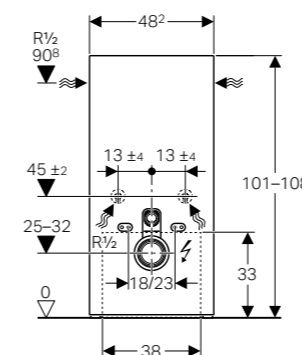

Article No.: 131.221.SJ.6
Colour: monolith sanitary module for wall-hung WC black glass / aluminium
MRP: ₹207,590

GEBERIT MONOLITH PLUS SANITARY MODULE FOR WALL-HUNG WC, 101

CHARACTERISTICS

- Dual flush
- Front cladding made of glass (ESG)
- Self-supporting
- Soft-touch buttons for flush actuation and odour extraction
- Orientation light and odour extraction activated when a user approaches
- Orientation light can be set in seven colours
- Day/night detection can be set for orientation light
- Operation with extra-low voltage, no mains voltage in cistern

SCOPE OF DELIVERY

- Water supply connection set with 2 angle stop valves, 1/2"
- Flush bend extension 160 mm
- Sleeve made of EPDM, ø 44 / 55 mm
- Straight connector made of PE-HD, ø 90 mm
- Adapter socket made of PE-HD, ø 90 / 110 mm
- 2 threaded rods M12
- Sound insulation set
- Female socket for mains connection
- Power supply unit
- Fastening material

Also available Geberit Monolith Plus sanitary module for wall-hung WC, H114

MRP: ₹220,080

Article No.: 131.231.SI.5
Colour: Geberit Monolith sanitary module for wall-hung WC, 114 cm, white glass

Article No.: 131.231.JK.5
Colour: Geberit Monolith sanitary module for wall-hung WC, 114 cm, glass lava

Article No.: 131.231.JL.5
Colour: Geberit Monolith sanitary module for wall-hung WC, 114 cm, glass sand grey

Article No.: 131.231.SJ.6
Colour: Geberit Monolith sanitary module for wall-hung WC, 114 cm, black glass

Also available Geberit Monolith plus sanitary module for floor standing 101 and 114 cm