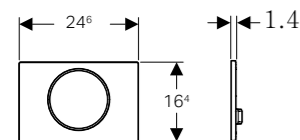

SIGMA10

Article No.: 115.758.SN.5
Colour: stainless steel brushed
MRP: ₹14,700 StainFree