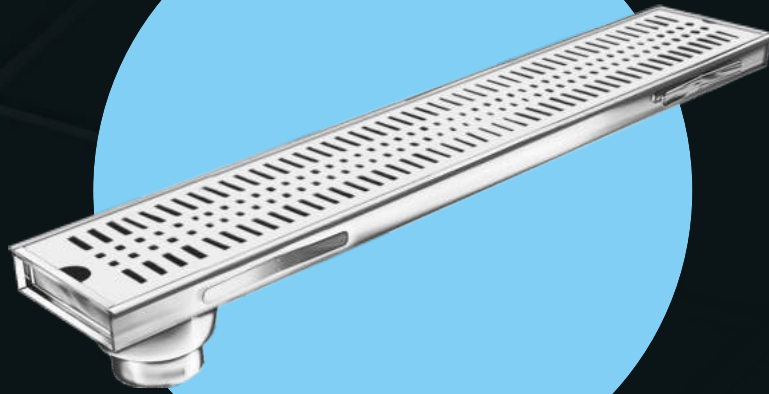

Another exclusive brand for kitchen and bathroom accessories, EBAX by **NIRALI BG**. Precision-crafted from AISI 304(18/8) grade stainless steel with 1 mm thickness & more, offering extensive range of stainless steel hygienic floor drains and bath sets.

EBAX range comes from Nirali BG, the renowned makers of stainless steel kitchen sinks with global experience. Just think it over.