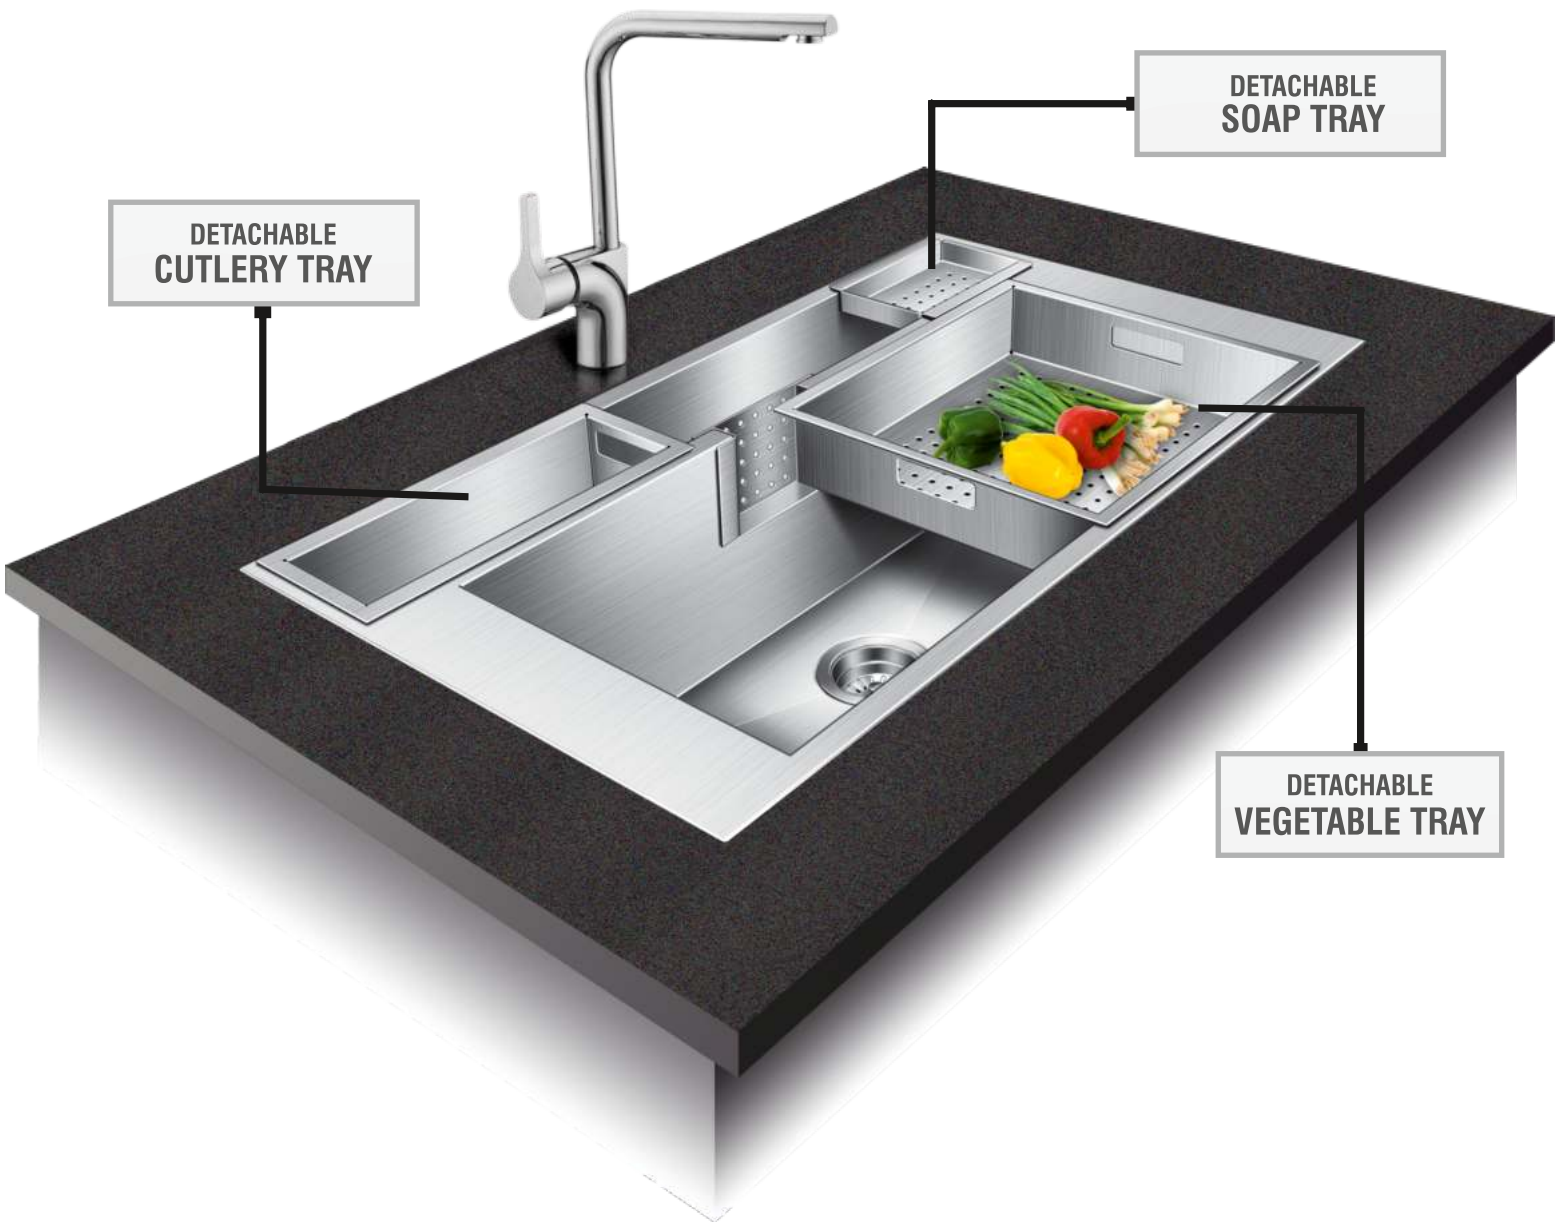

Smart Kitchen Solutions ...

**DETACHABLE
CUTLERY TRAY**

**DETACHABLE
SOAP TRAY**

**DETACHABLE
VEGETABLE TRAY**

INDEX

MERITOX RANGE	Page 02 - 05
RECTANGULAR STRAIGHT RANGE	Page 06 - 07
SILENT SQUARE RANGE	Page 08 - 10
EXPELL RANGE	Page 11 - 14
MAGNIUS RANGE	Page 15 - 16
D'SIGNO RANGE	Page 17 - 21
POPULAR RANGE	Page 22 - 28
QUARTZ RANGE	Page 29 - 32
BATHROOM RANGE	Page 33 - 35
PEARL RANGE	Page 36
WASH BASIN RANGE	Page 37 - 38
ACCESSORIES	Page 39
TYPES / INSET INSTRUCTIONS	Page 40
FINISHES	Page 41