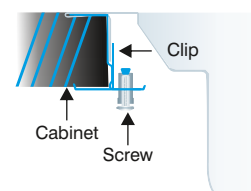

Inset

Inset type sinks have borders lined with clips ideal for modular kitchens.

Inset Sinks Fitting Instructions

Step - 1

Bottom View

Place the sink in upside down position. Then attach clips into rectangular slots of the rim along the border, as shown in the sketch.

Step - 3

Fit Sink in the Platform

Lift the sink, turn it facing up. Lower it into the cutout smoothly.

Step - 4

Top view After Fiting platform

Botom view After Fiting platform

Turn the bracket of the clip 90 degrees so that the teeth of clips are under the tabletop. First tighten the center clips of each rail and then move to the outside clips. All clips must be tightened evenly. Do not over tighten the clips as damage can result.