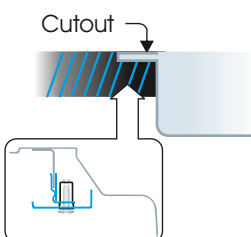

Inset

Inset type sinks have borders lined with clips ideal for modular kitchens.

Inset Sinks Fitting Instructions

Step - 1

Bottom View

Place the sink in upside down position. Then attach clips into rectangular slots of the rim along the border, as shown in the sketch.

Step - 2

Granite Platform

Refer the sketch & make cut out in the tabletop 10 MM less from each side than the outer size of sink. Make the step as shown in figure for flushing the sink border with Tabletop (If flushing is required)

Step - 3

Fit Sink in the Platform

Lift the sink, turn it facing up. Lower it into the cutout smoothly.

Step - 4

Top view After Fiting platform

Botom view After Fiting platform

Turn the bracket of the clip 90 degrees so that the teeth of clips are under the tabletop. First tighten the center clips of each rail and then move to the outside clips. All clips must be tightened evenly. Do not over tighten the clips as damage can result.